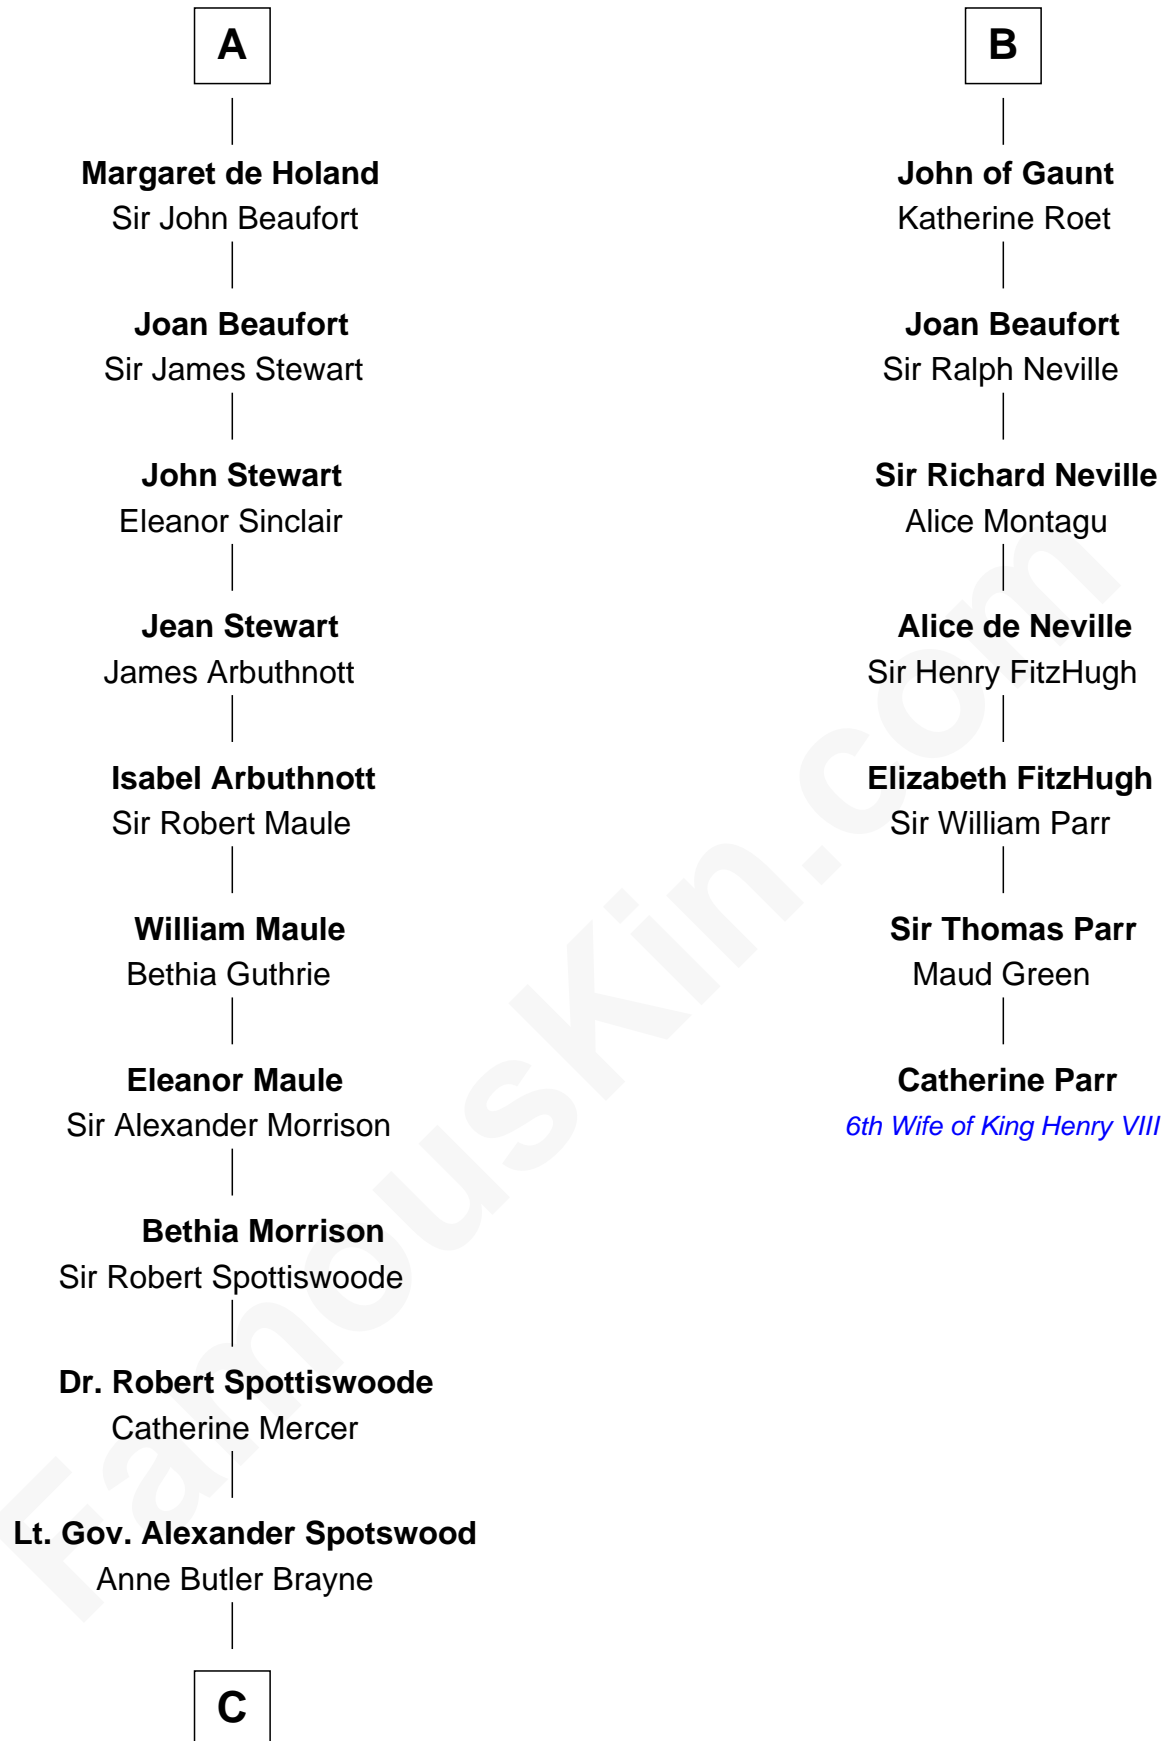

FamousKin.com

Relationship Chart of

Helen Keller

Author and Activist

13th cousin 8 times removed of

Catherine Parr

6th Wife of King Henry VIII

Matthew, Count of Boulogne

Marie of Boulogne

Mathilde of Boulogne
Henry I, Duke of Brabant

Henry II, Duke of Brabant
Marie of Hohenstaufen

Matilda of Brabant
Robert I, Count of Artois

Blanche of Artois
Edmund Plantagenet

Henry Plantagenet
Maud de Chaworth

Eleanor Plantagenet
Richard Fitzalan

Alice Fitzalan
Sir Thomas de Holand

A

Mathilde of Boulogne
Henry I, Duke of Brabant

Henry II, Duke of Brabant
Marie of Hohenstaufen

Matilda of Brabant
Robert I, Count of Artois

Blanche of Artois
King Henry I of Navarre

Joan of Navarre
King Philip IV of France

Isabella of France
Edward II, King of England

Edward III, King of England
Philippa of Hainault

B

C

—
Anne Catherine Spotswood