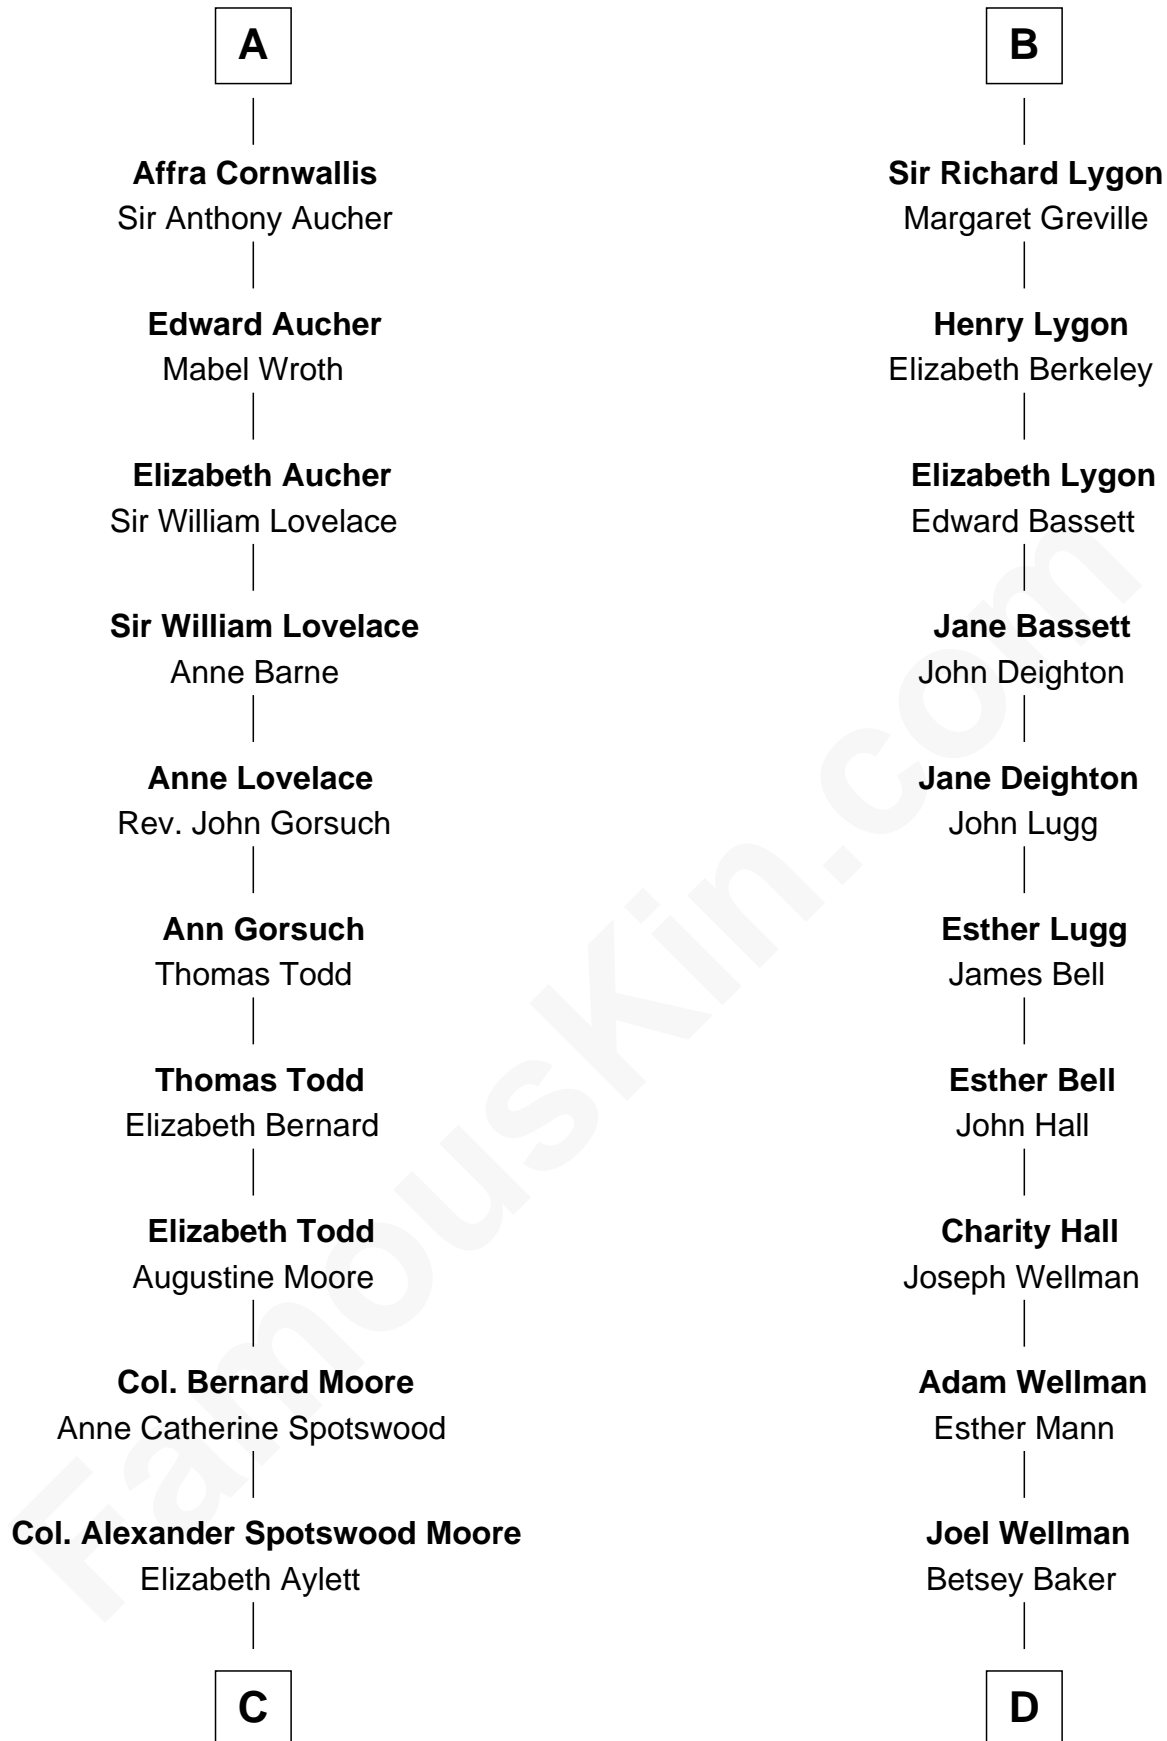

# FamousKin.com Relationship Chart of

**Helen Keller**

*Author and Activist*

19th cousin of

**Jack London**

*Author of "The Call of the Wild"*

**Hugh le Despencer**

Eleanor de Clare

**Anne Pashley**

Edward Tyrrell

**Philippa Tyrrell**

Thomas Cornwallis

**Sir William Cornwallis**

Elizabeth Stanford

**A**

**Sir Edward le Despencer**

Anne de Ferrers

**Edward Despencer**

Elizabeth Burghersh

**Margaret Despencer**

Robert de Ferrers

**Sir Edmund Ferrers**

Ellen Roche

**Margaret Ferrers**

John de Beauchamp

**Sir Richard de Beauchamp**

Elizabeth Stafford

**Anne de Beauchamp**

Sir Richard Lygon

**B**

FamousKin.com