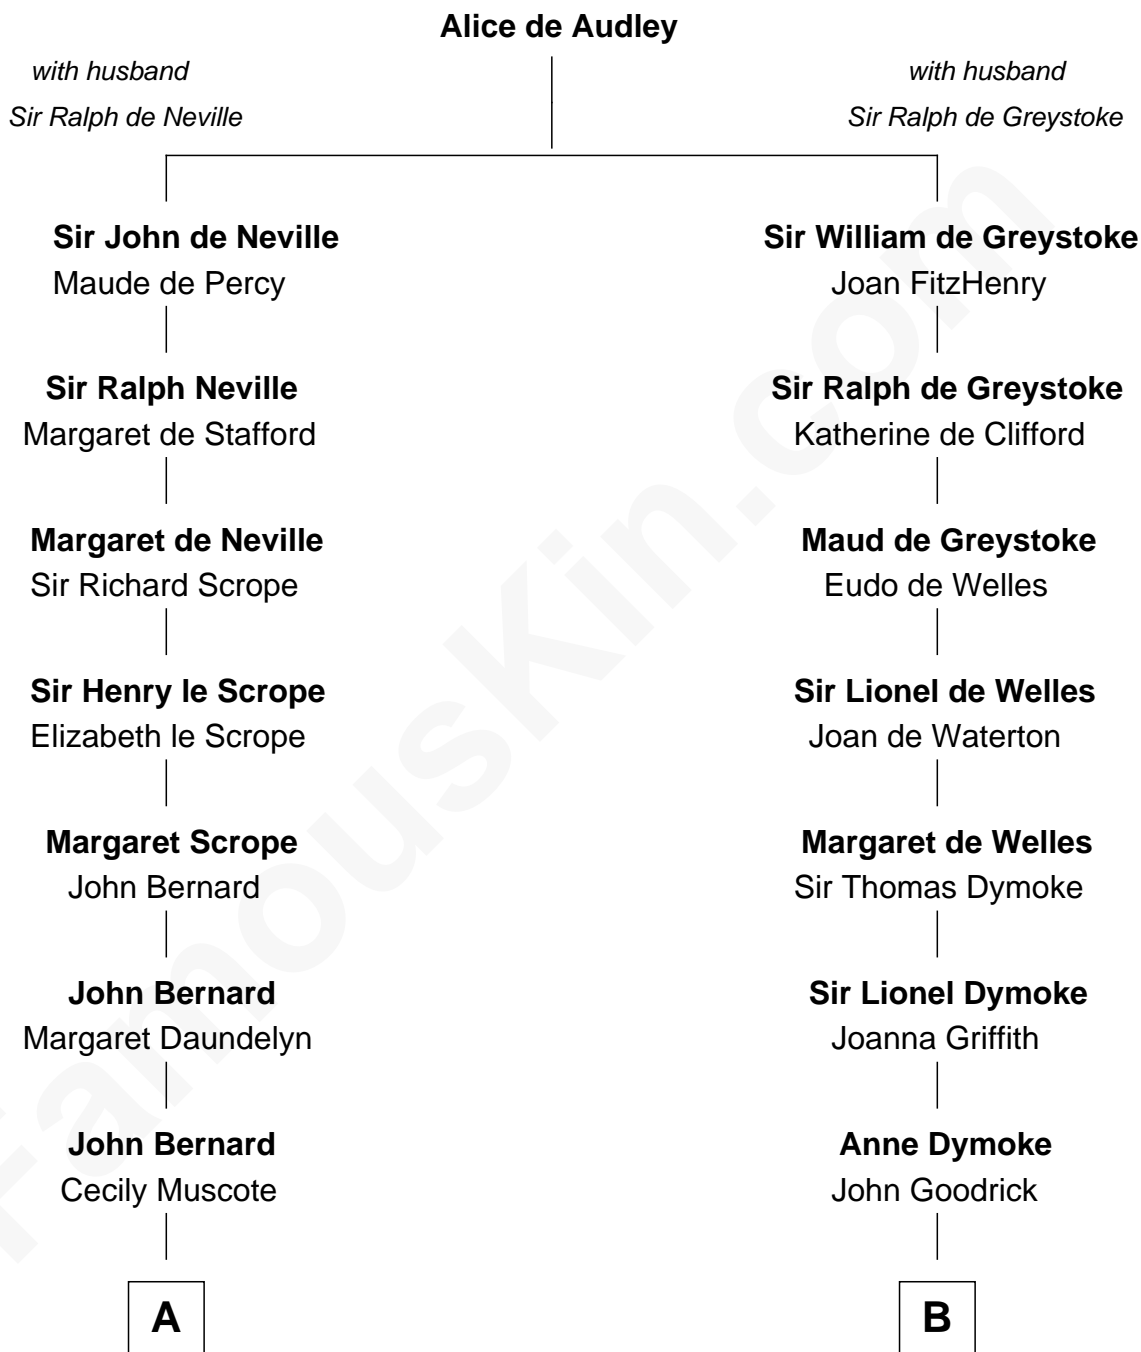

FamousKin.com Relationship Chart of

Helen Keller

Author and Activist

16th cousin 4 times removed of

Lucille Ball

TV Actress - "I Love Lucy"

C

George Osborn Durrell

Anne Jane Jewell

Nellie Rebecca Durrell

Jasper Clinton Ball

Henry Durrell Ball

Desiree Evelyn Hunt

Lucille Ball

TV Actress - "I Love Lucy"

FamousKin.com