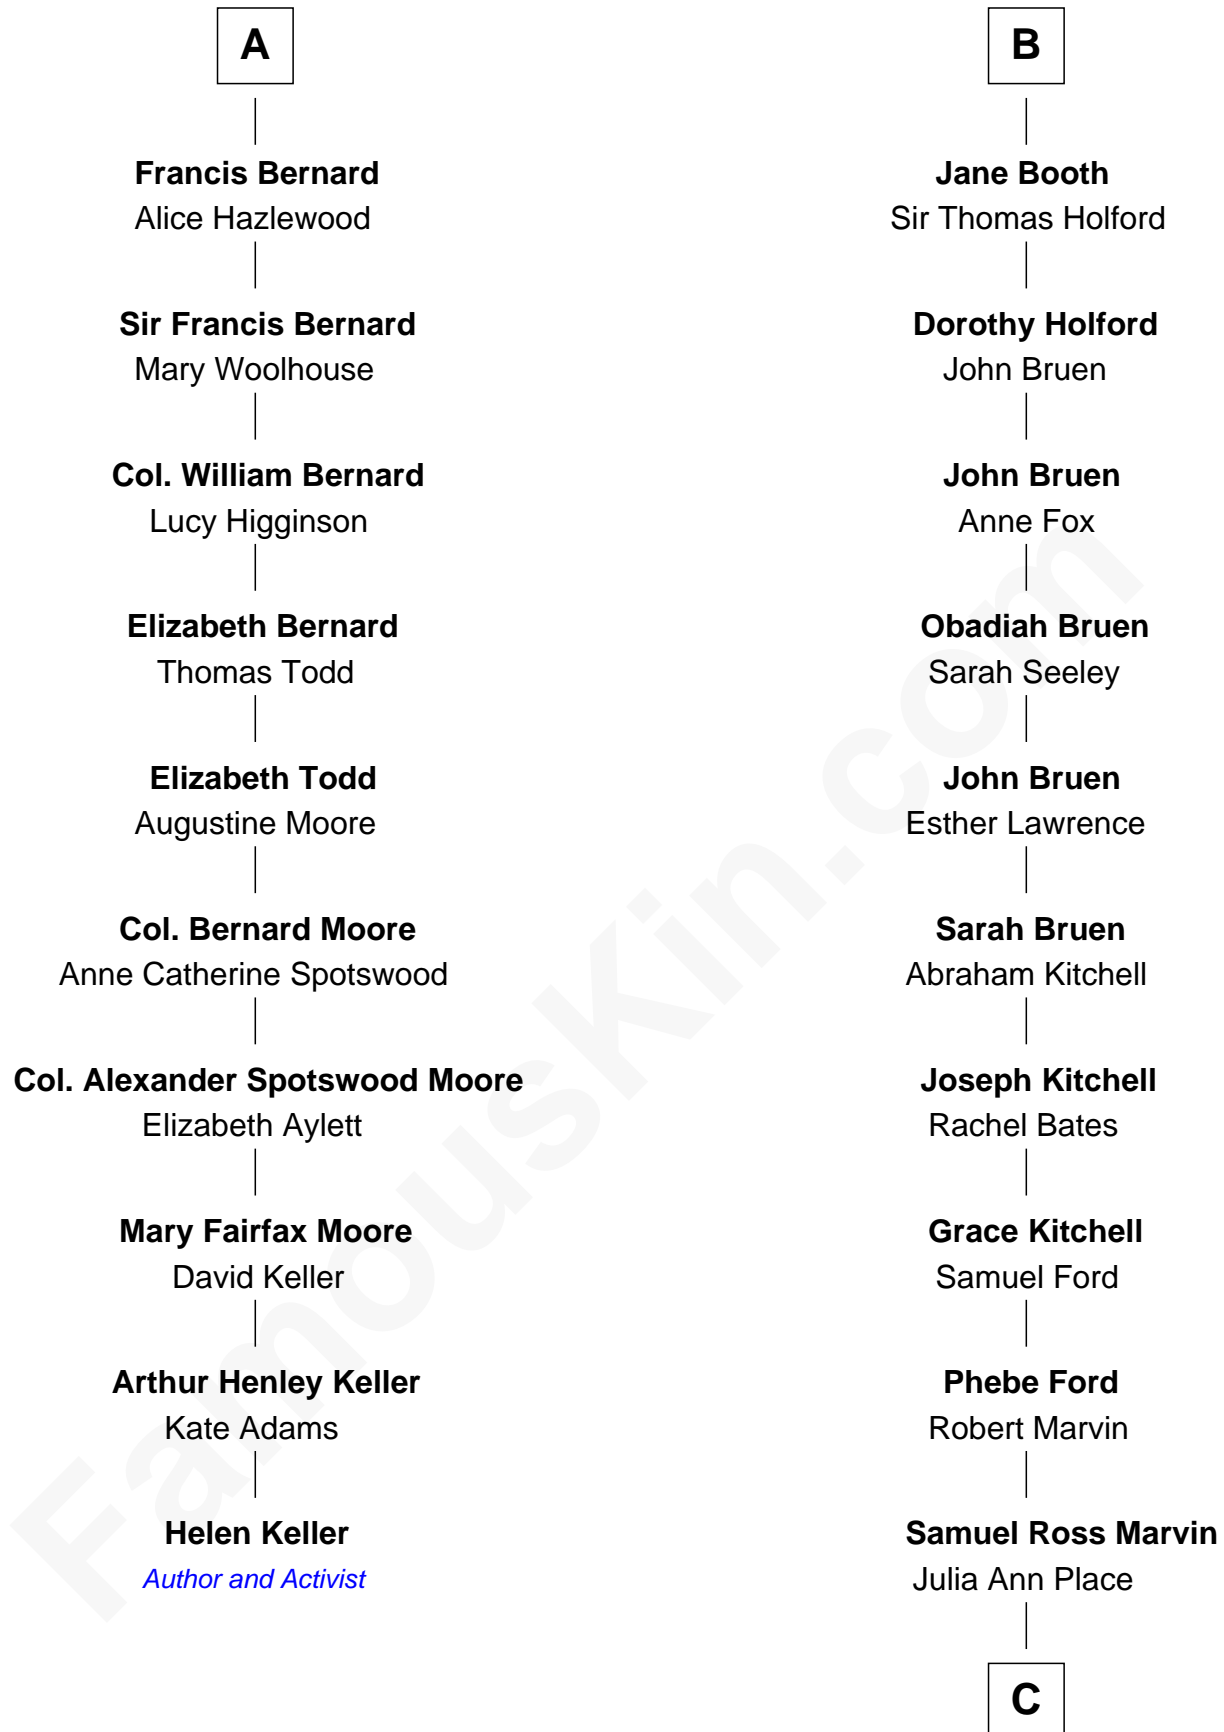

FamousKin.com Relationship Chart of

Helen Keller

Author and Activist

16th cousin 5 times removed of

Jeb Bush

43rd Governor of Florida

Ralph de Stafford

with wife
Margaret de Audley

Maud de Swinnerton
Sir John Savage

Sir Henry le Scrope
Elizabeth le Scrope

Margaret Savage
Sir John Dutton

Margaret Scrope
John Bernard

Maude Dutton
Sir William Booth

John Bernard
Margaret Daundelyn

Sir George Booth
Katherine Montfort

John Bernard
Cecily Muscote

Sir William Booth
Ellen Montgomery

A

B

C

Jerome Place Marvin

Martha Ann Stokes

Mabel Marvin