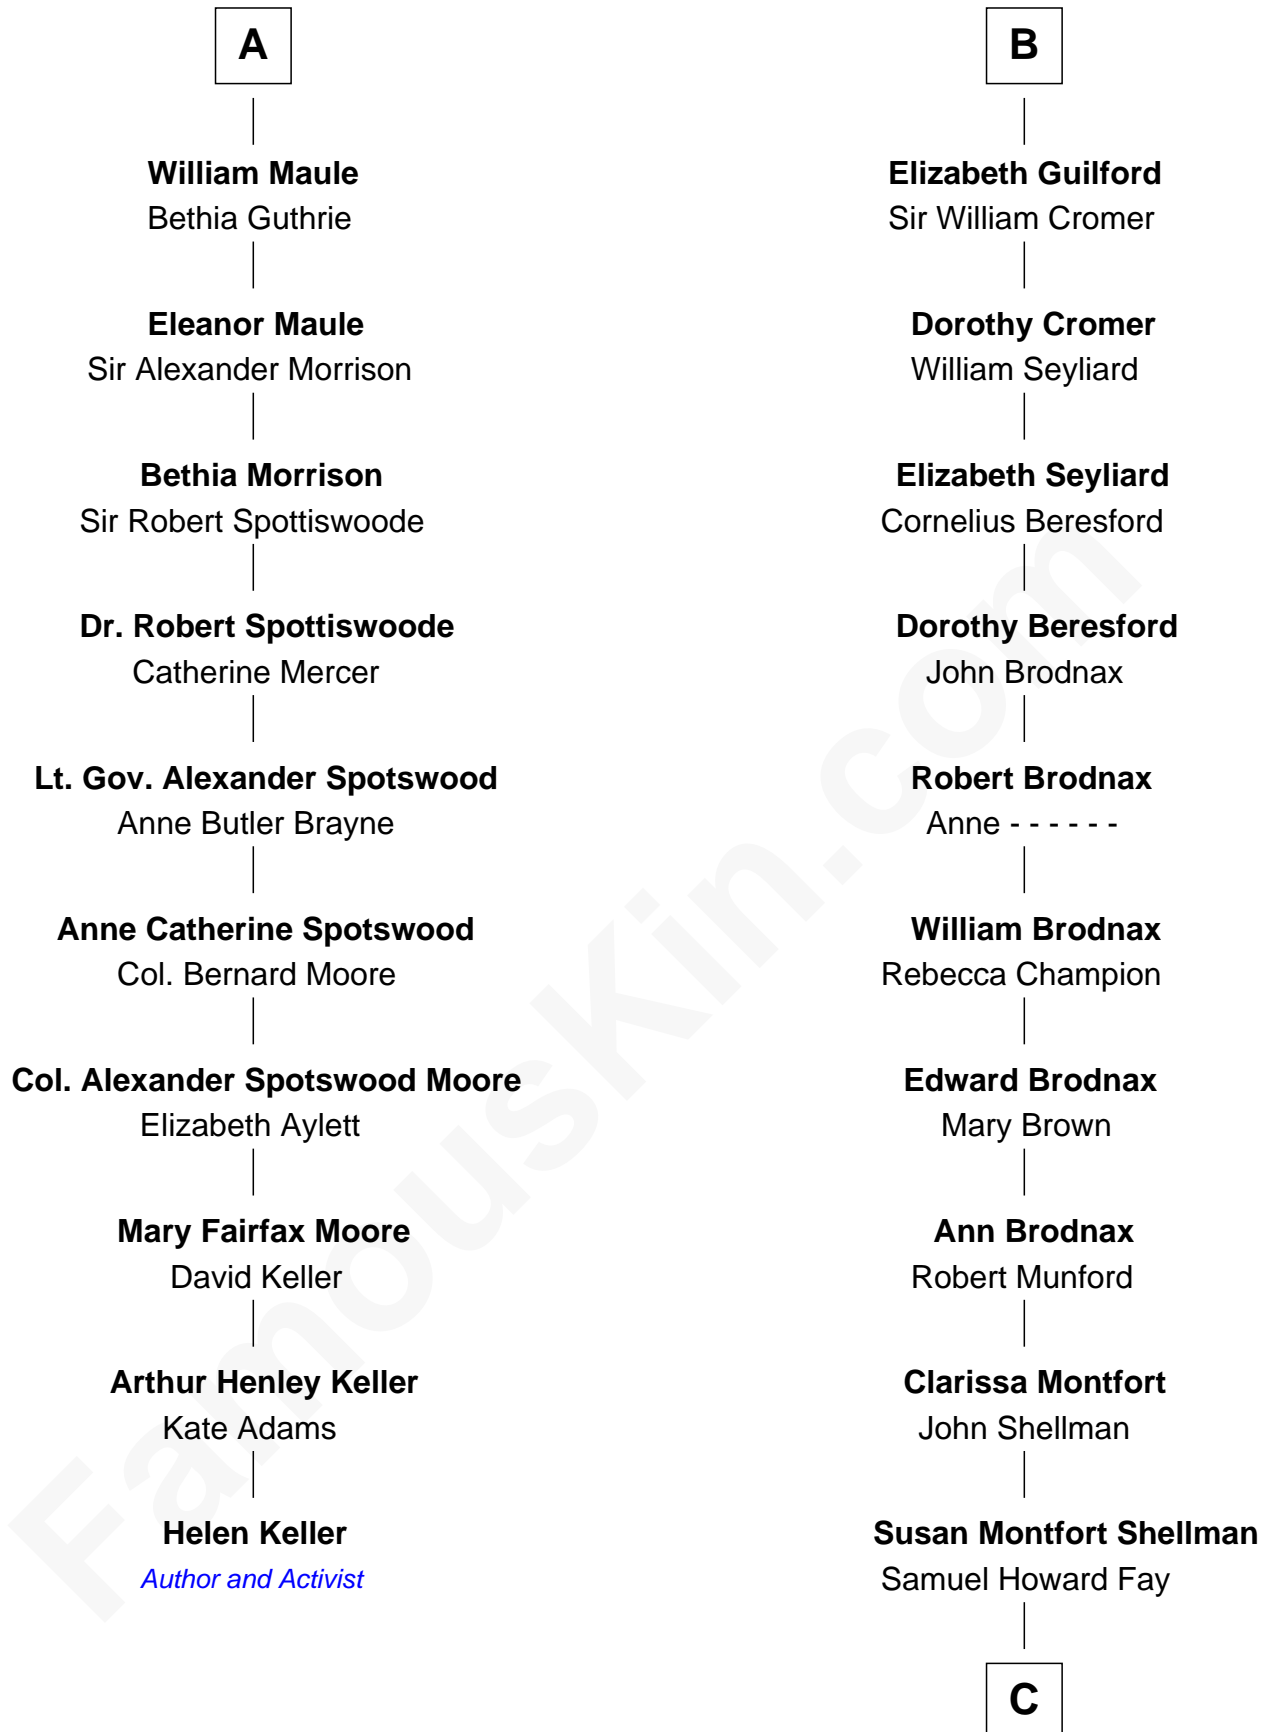

# FamousKin.com Relationship Chart of

**Helen Keller**

*Author and Activist*

16th cousin 5 times removed of

**Jeb Bush**

*43rd Governor of Florida*

**Sir Robert de Holland**

Maude la Zouche

**C**

**Harriet Eleanor Fay**  
Rev. James Smith Bush

**Samuel Prescott Bush**  
Flora Sheldon

**Prescott Sheldon Bush**  
Dorothy Wear Walker

**George Herbert Walker Bush**  
Barbara Pierce

**Jeb Bush**  
*43rd Governor of Florida*