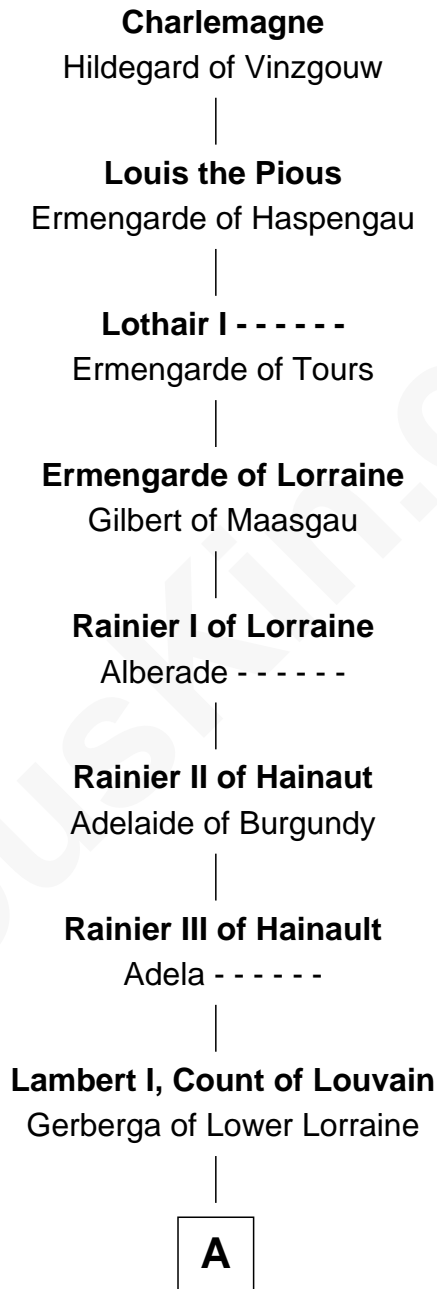

FamousKin.com Relationship Chart of

Helen Keller

Author and Activist

32nd Great-granddaughter of

Charlemagne

King of the Franks

A

Lambert II, Count of Louvain

Oda of Lorraine

Henry II, Count of Louvain

Adela of Orthen

Gottfried I, Count of Louvain

Ide de Chiny

Godfrey II, Count of Louvain

Luitgarde of Sulzbach

Godfrey III, Count of Louvain