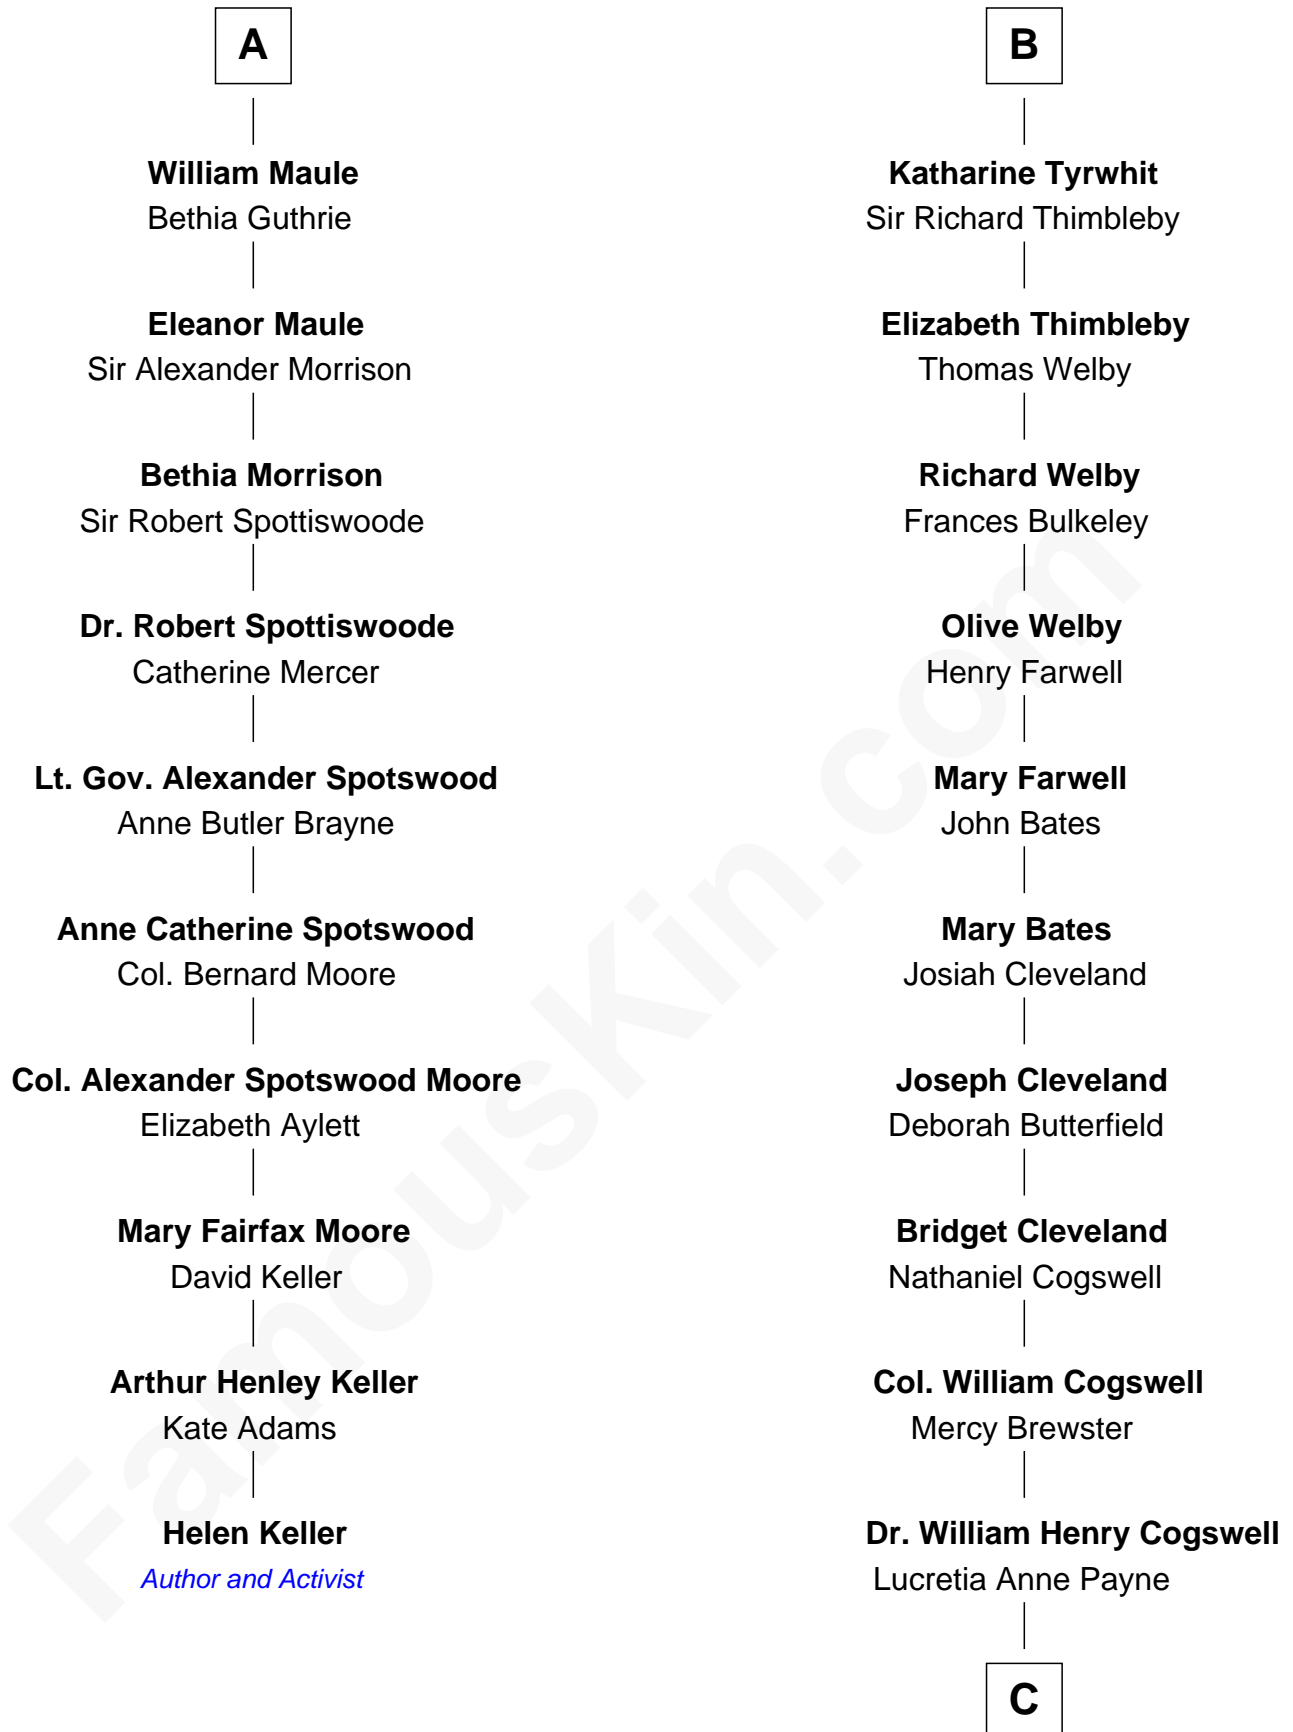

# FamousKin.com Relationship Chart of

**Helen Keller**

*Author and Activist*

16th cousin 4 times removed of

**Thomas Pynchon**

*American Novelist*

**Sir Robert de Holland**

Maude la Zouche

**C**

**Annie Payne Cogswell**

William Lyon Pynchon

**William Henry Chichele Pynchon**

Carrie Susan Moyses

**Thomas Ruggles Pynchon**

Catherine Frances Bennett

**Thomas Pynchon**