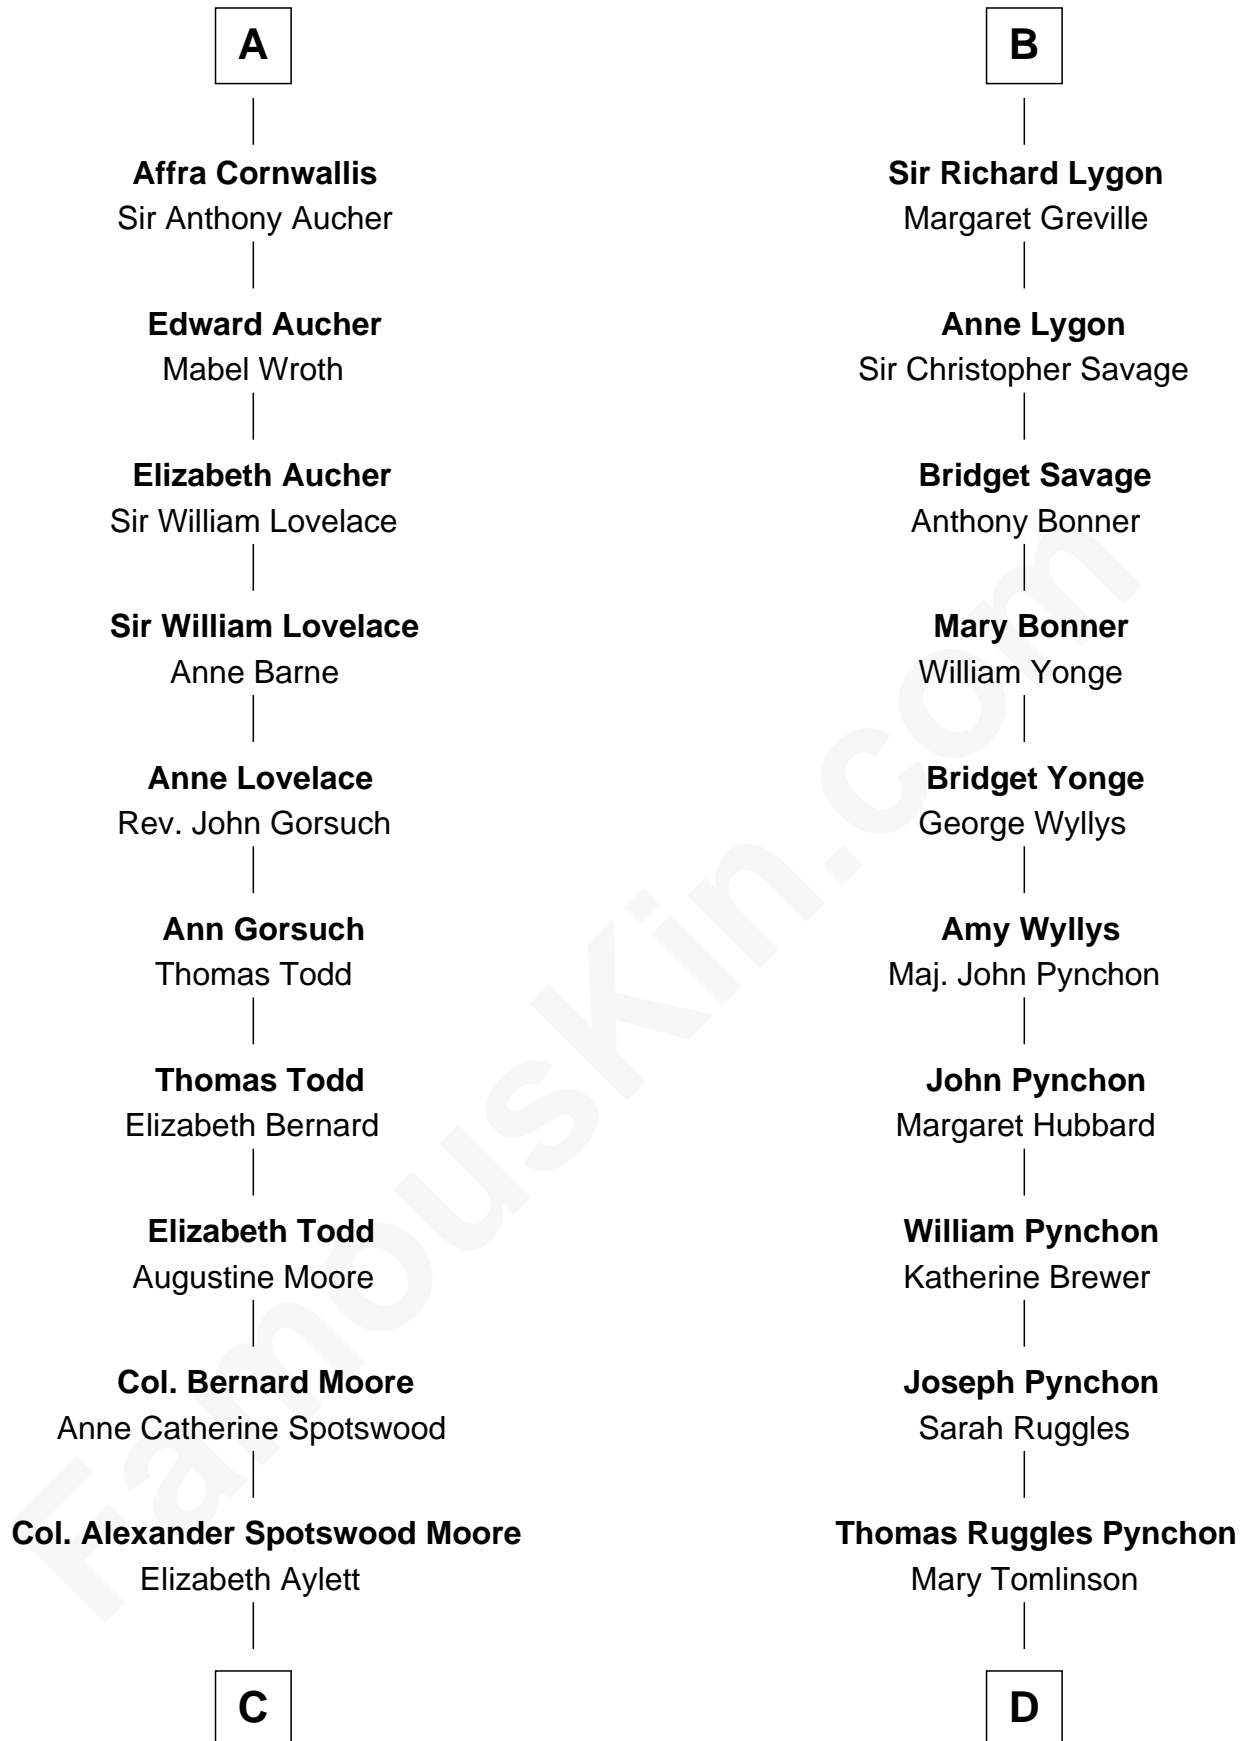

FamousKin.com Relationship Chart of

Helen Keller

Author and Activist

19th cousin 2 times removed of

Thomas Pynchon

American Novelist

Hugh le Despencer

Eleanor de Clare

John de Beauchamp

Sir Richard de Beauchamp

Elizabeth Stafford

Anne de Beauchamp

Sir Richard Lygon

B

C

Mary Fairfax Moore

David Keller

Arthur Henley Keller

Kate Adams

Helen Keller

Author and Activist

D

William Henry Ruggles Pynchon

Mary Murdock