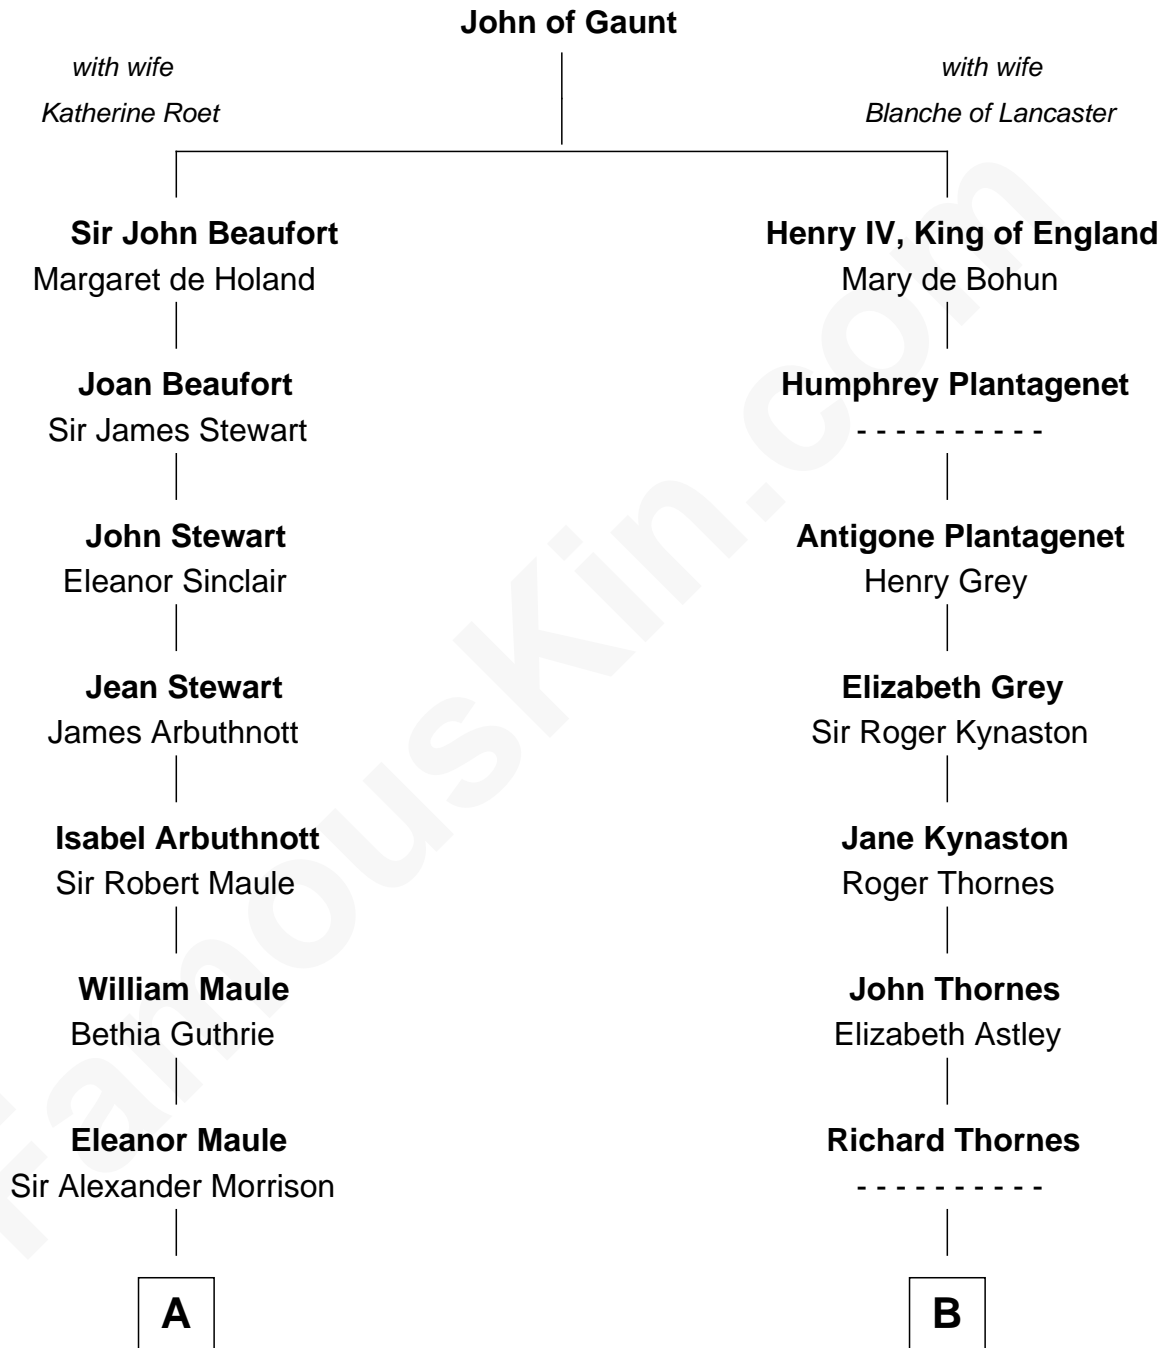

FamousKin.com Relationship Chart of

Helen Keller

Author and Activist

14th cousin 6 times removed of

Paget Brewster

TV Actress

C

Ellen Mackenzie Hodge

Dr. George Washington Wales Brewster

George Washington Wales Brewster

Joan Ryerson

Galen Brewster

Hathaway Tew

Paget Brewster

TV Actress