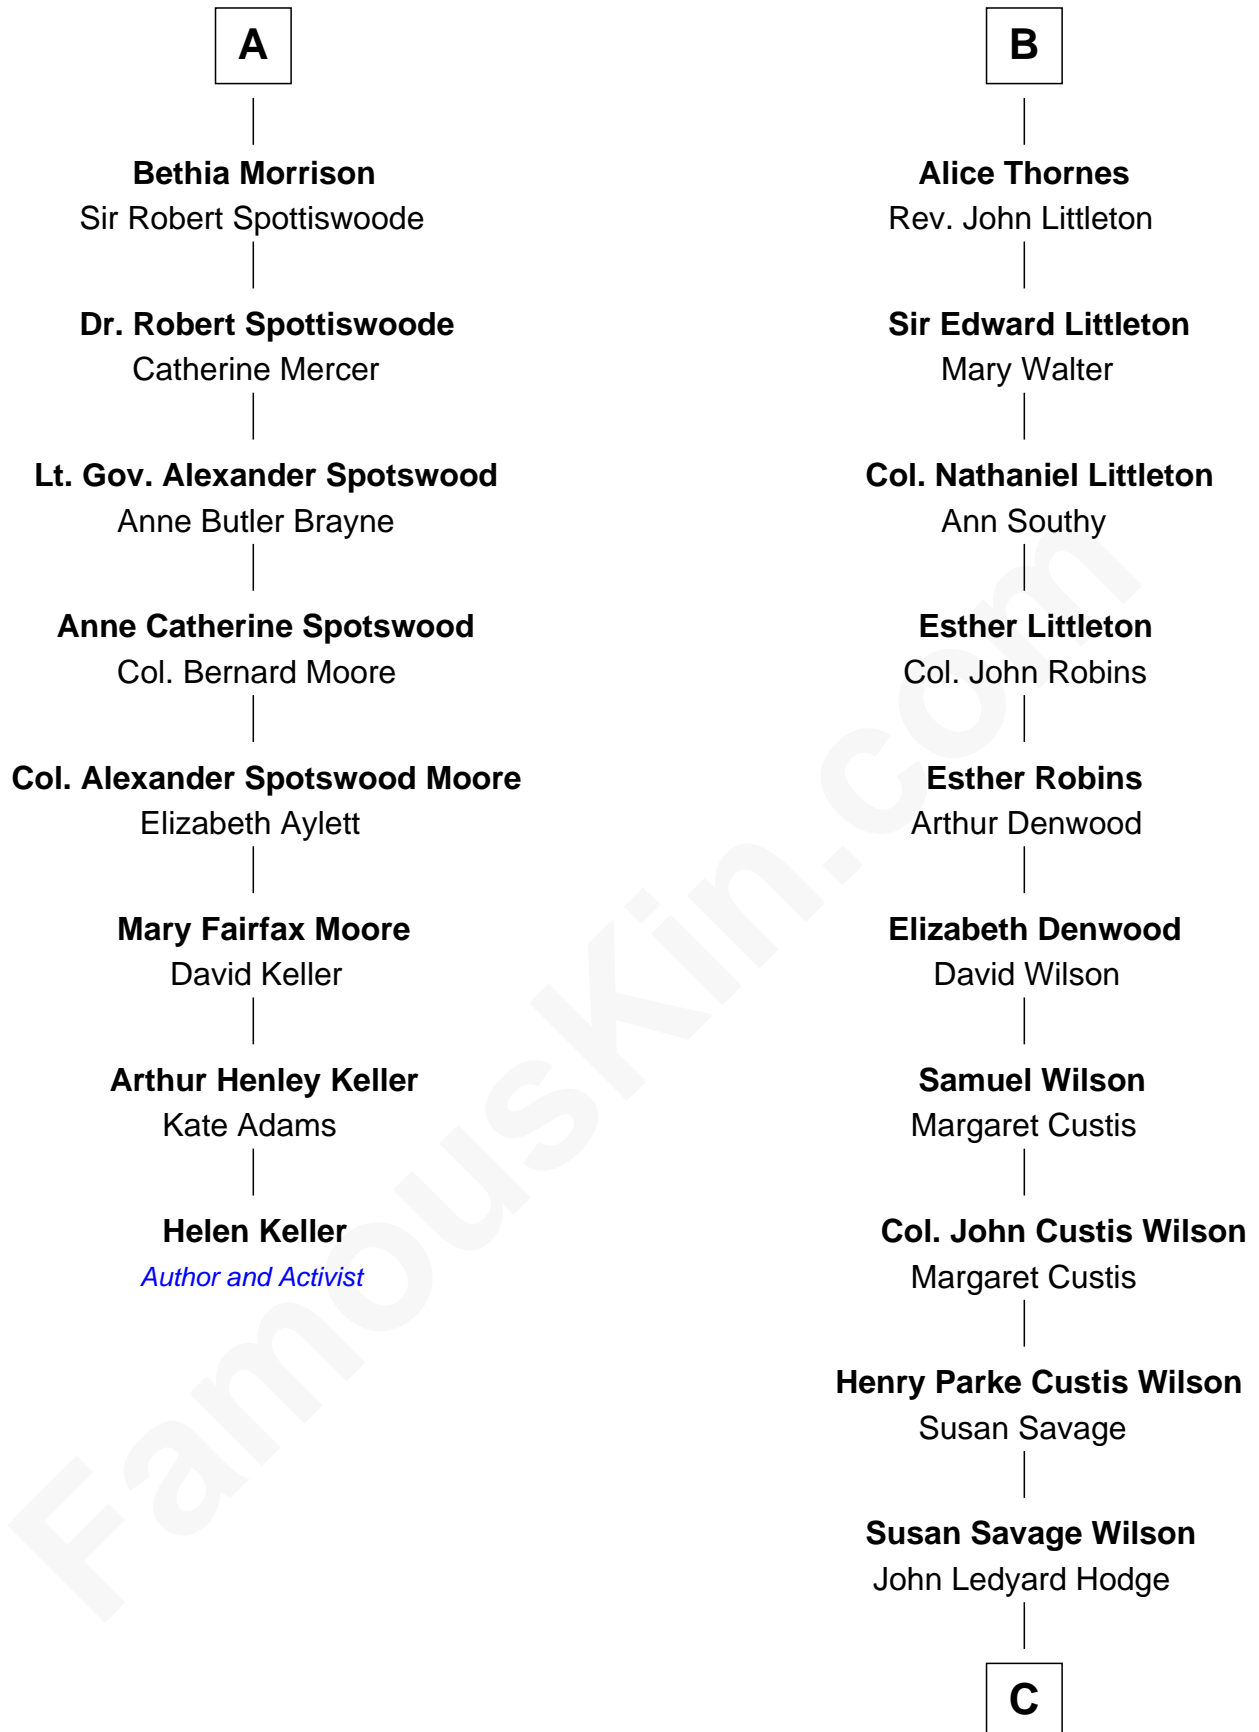

FamousKin.com Relationship Chart of

Helen Keller

Author and Activist

14th cousin 6 times removed of

Paget Brewster

TV Actress

C

Ellen Mackenzie Hodge

Dr. George Washington Wales Brewster

George Washington Wales Brewster

Joan Ryerson

Galen Brewster

Hathaway Tew

Paget Brewster

TV Actress