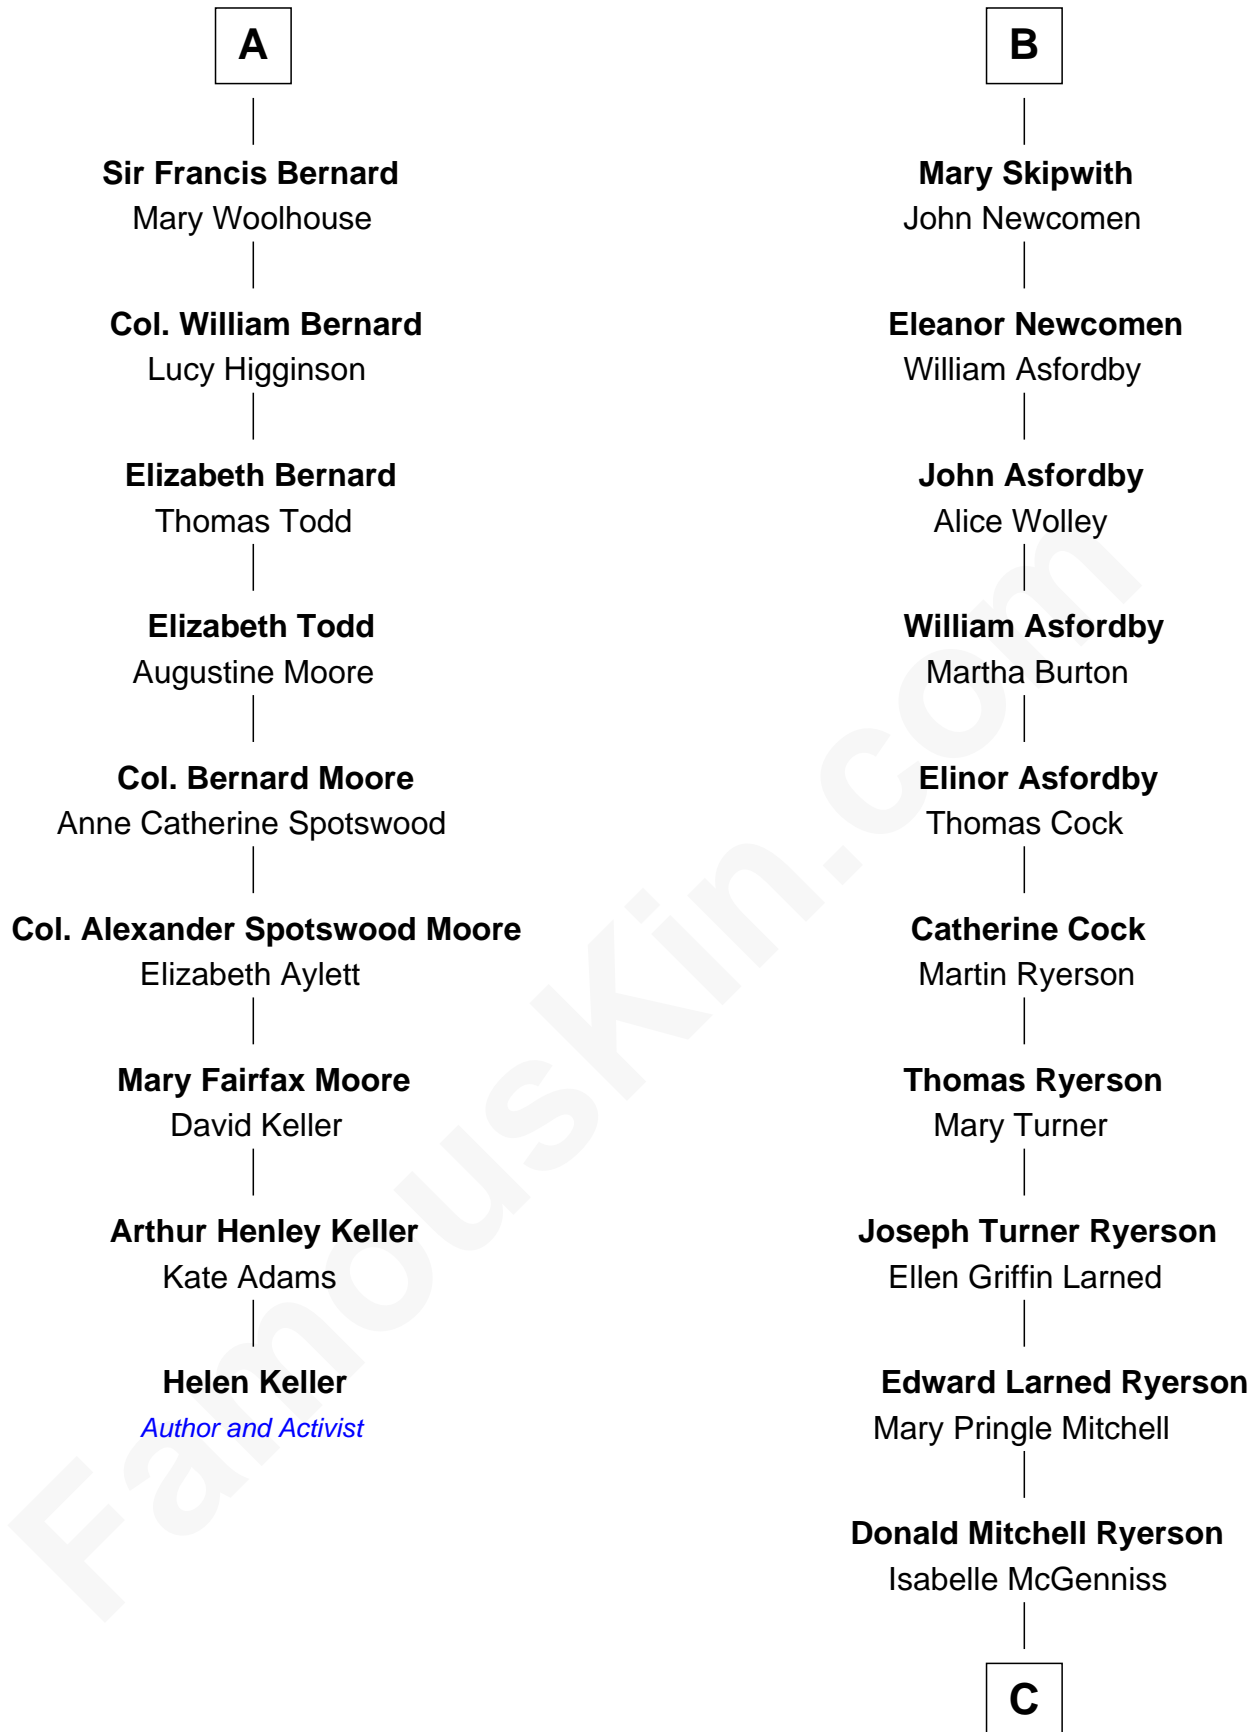

FamousKin.com Relationship Chart of

Helen Keller

Author and Activist

15th cousin 4 times removed of

Paget Brewster

TV Actress

John de Welles

Maud de Roos

Eleanor de Mowbray

Eudo de Welles

Maud de Greystoke

Sir Lionel de Welles

Joan de Waterton

Margaret de Welles

Sir Thomas Dymoke

Sir Lionel Dymoke

Joanna Griffith

Alice Dymoke

Sir William Skipwith

John Skipwith

Eleanor Kingston

B

C

Joan Ryerson

George Washington Wales Brewster

Galen Brewster

Hathaway Tew

Paget Brewster

TV Actress

FamousKin.com