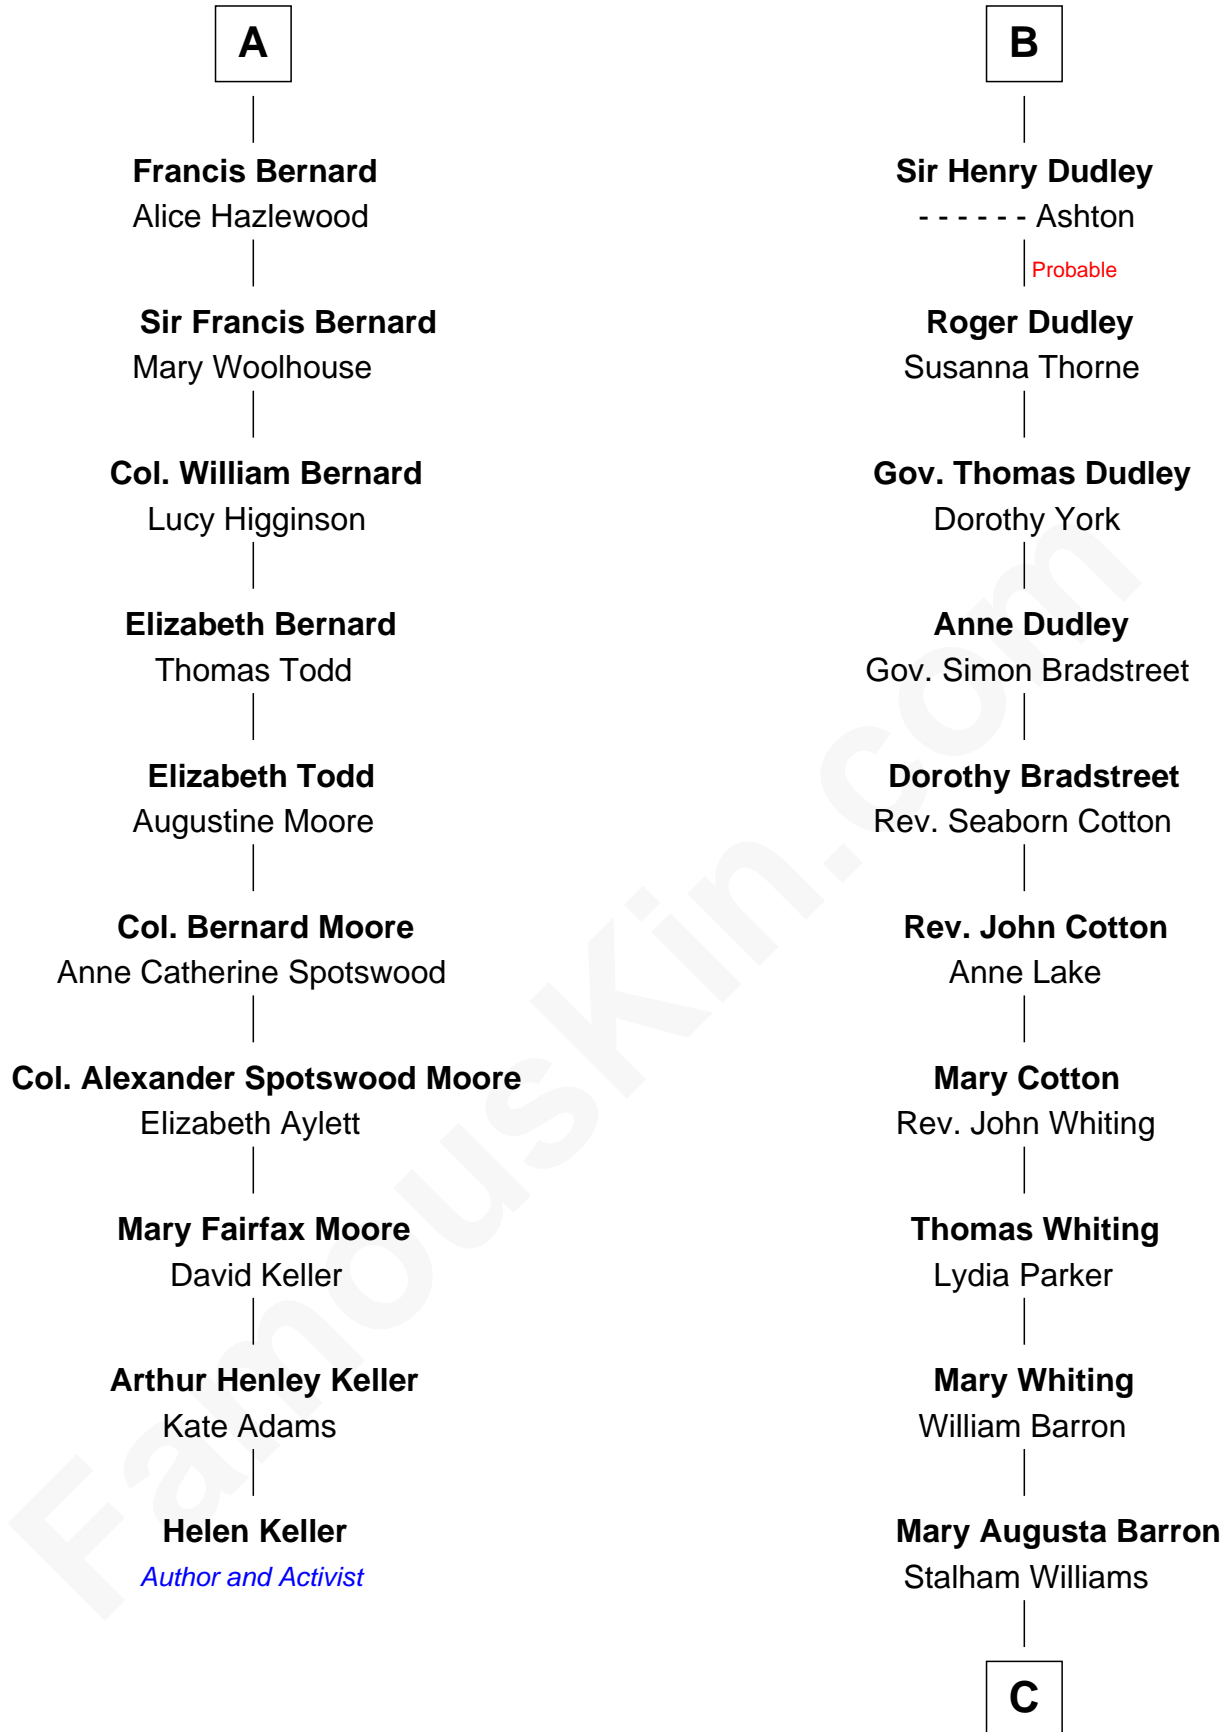

FamousKin.com Relationship Chart of

Helen Keller

Author and Activist

16th cousin 3 times removed of

James Sherman

27th U.S. Vice-President

Ralph de Stafford
Margaret de Audley

Sir Hugh de Stafford
Philippa de Beauchamp

Beatrice de Stafford
Thomas de Ros

Margaret de Stafford
Sir Ralph Neville

Margaret de Ros
Sir Reynold Grey

Margaret de Neville
Sir Richard Scrope

Margaret Grey
Sir William Bonville

Sir Henry le Scrope
Elizabeth le Scrope

William Bonville
Elizabeth Harington

Margaret Scrope
John Bernard

William Bonville
Katherine Neville

John Bernard
Margaret Daundelyn

Cecily Bonville
Thomas Grey

John Bernard
Cecily Muscote

Cecily Grey
Sir John Sutton

A

B

C

Frances Lucretia Williams

Richard Winslow Sherman

Mary Frances Sherman

Richard Updike Sherman

James Sherman