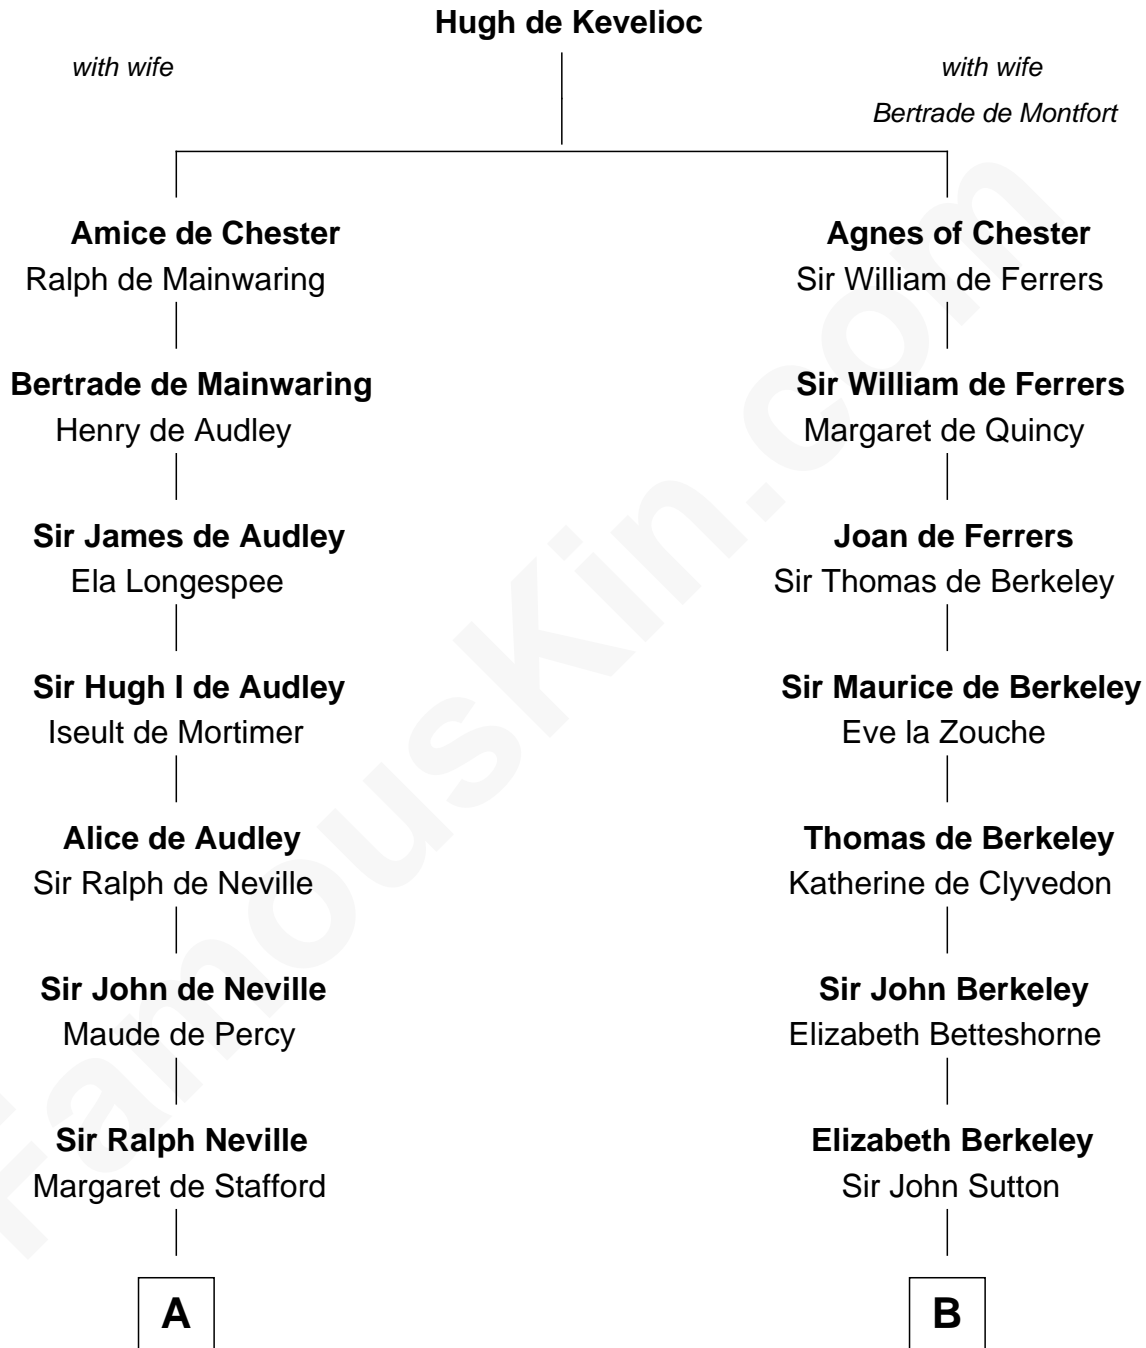

# FamousKin.com Relationship Chart of

**Helen Keller**

*Author and Activist*

21st cousin of

**Allen Dulles**

*5th Director of the C.I.A.*

**C**

**Col. Bernard Moore**  
Anne Catherine Spotswood

**Col. Alexander Spotswood Moore**  
Elizabeth Aylett

**Mary Fairfax Moore**  
David Keller

**Arthur Henley Keller**  
Kate Adams

**Helen Keller**  
*Author and Activist*

**D**

**Joanna Leffingwell**  
Charles Lathrop