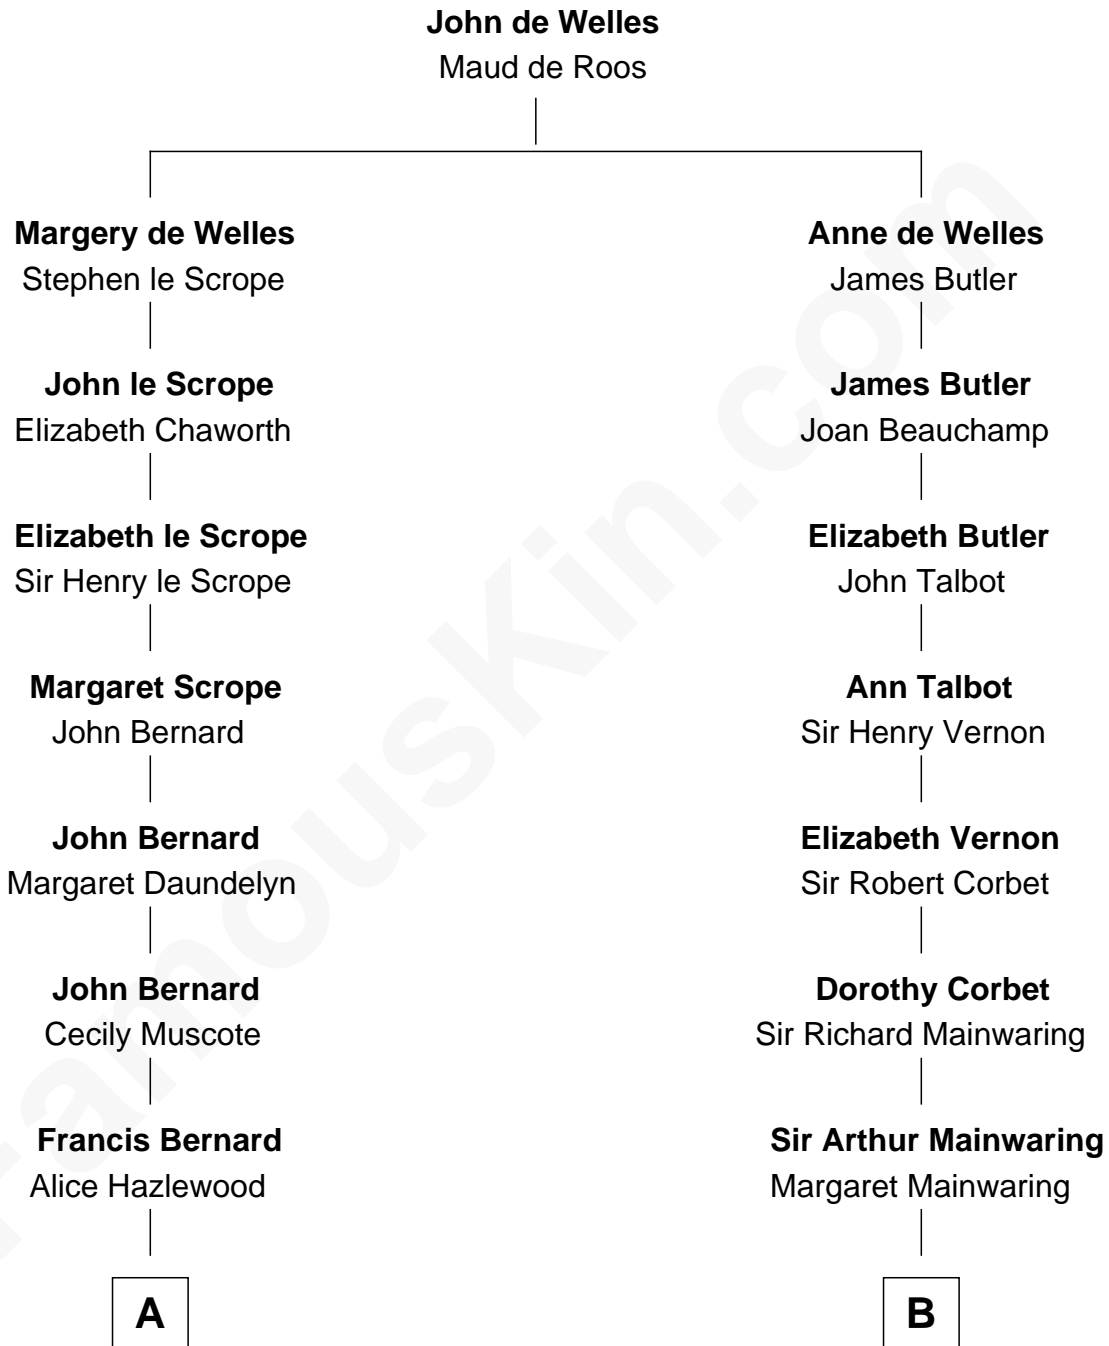

# FamousKin.com Relationship Chart of

**Helen Keller**

*Author and Activist*

15th cousin 3 times removed of

**Allen Dulles**

*5th Director of the C.I.A.*

**C**

Allen Macy Dulles

Edith Foster

Allen Dulles

*5th Director of the C.I.A.*

FamousKin.com