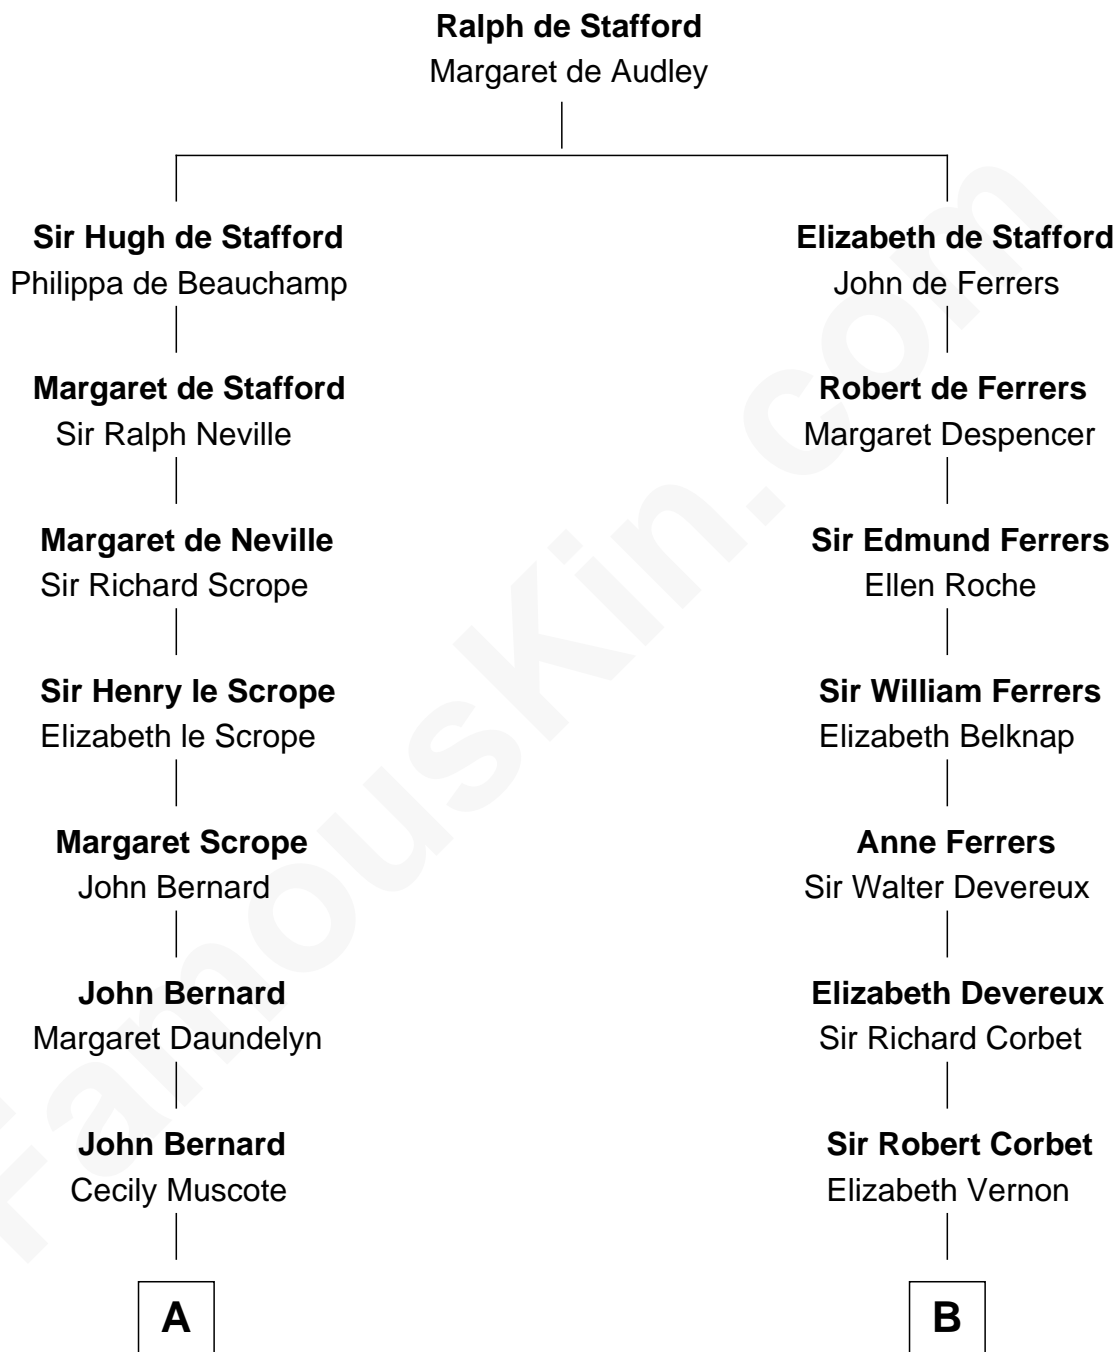

FamousKin.com Relationship Chart of

Helen Keller

Author and Activist

16th cousin 4 times removed of

John Foster Dulles

52nd U.S. Secretary of State

C

—
Harriet Wadsworth Lathrop

Rev. Miron Winslow

—
Harriet Lathrop Winslow

Rev. John Welsh Dulles

—
Allen Macy Dulles

Edith Foster

—
John Foster Dulles

52nd U.S. Secretary of State

FamousKin.com