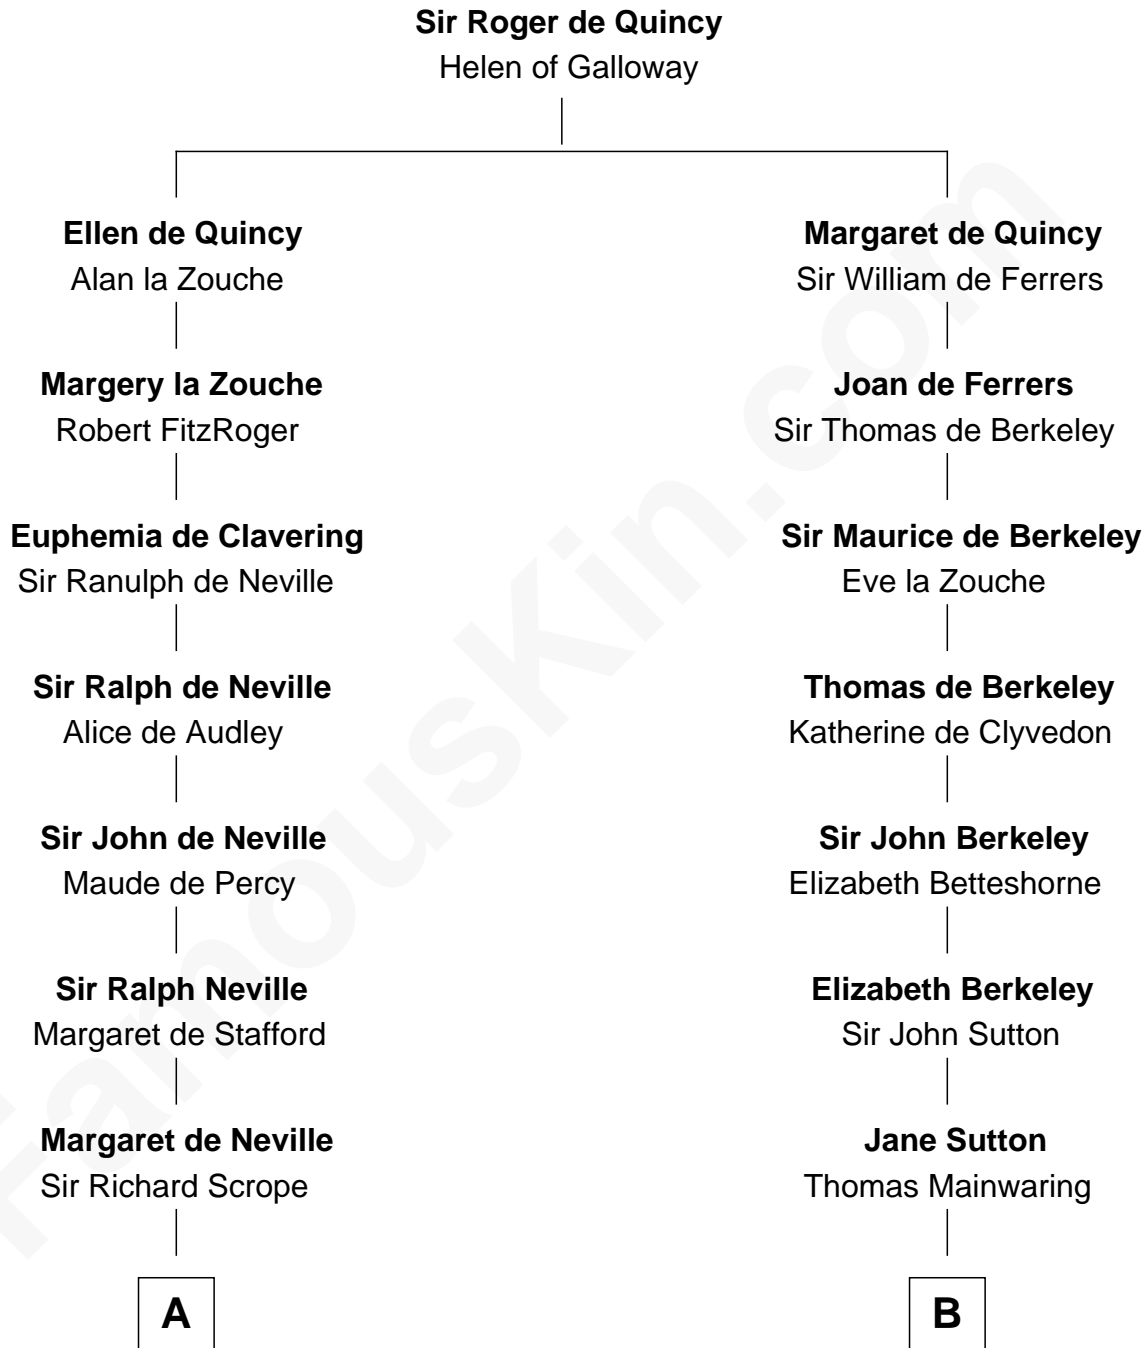

FamousKin.com Relationship Chart of

Helen Keller

Author and Activist

20th cousin of

John Foster Dulles

52nd U.S. Secretary of State

C

Col. Alexander Spotswood Moore

Elizabeth Aylett

Mary Fairfax Moore

David Keller

Arthur Henley Keller

Kate Adams

Helen Keller

Author and Activist

D