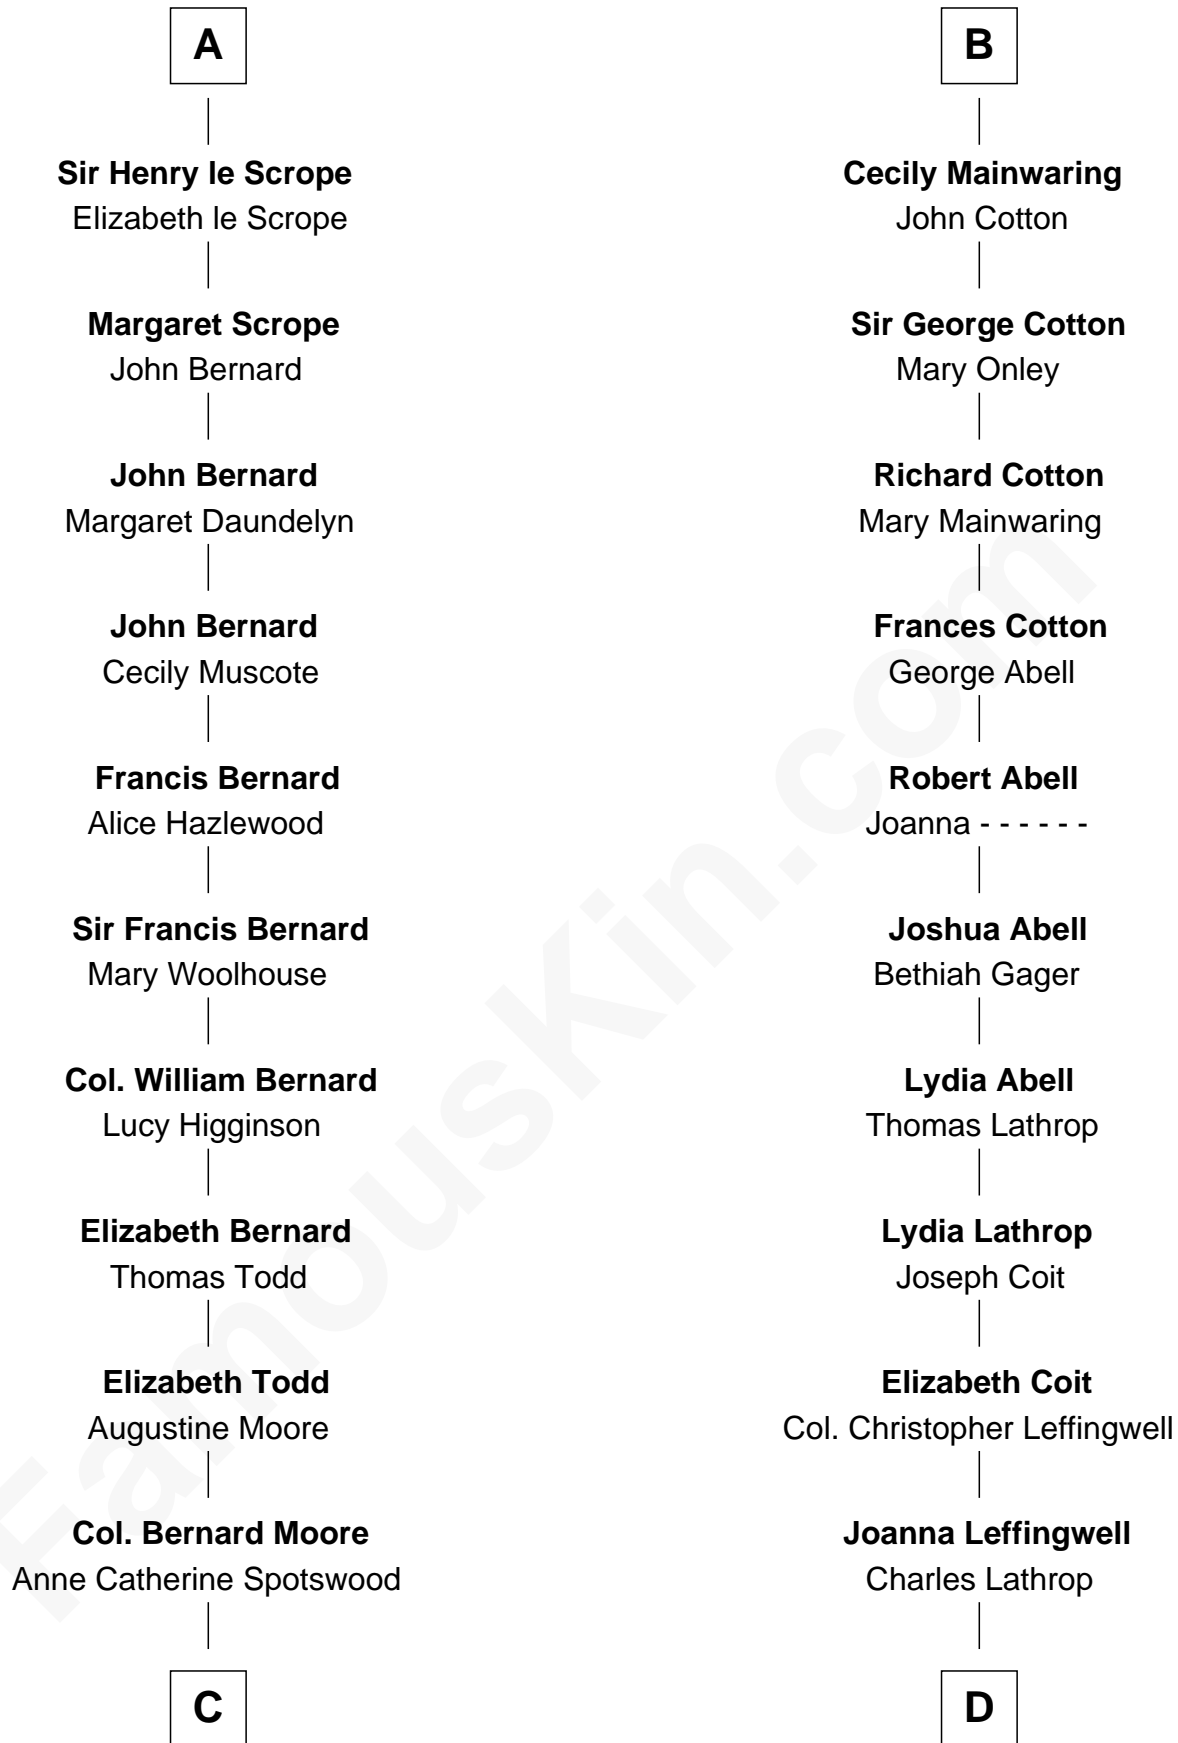

FamousKin.com Relationship Chart of

Helen Keller

Author and Activist

20th cousin of

John Foster Dulles

52nd U.S. Secretary of State

C

Col. Alexander Spotswood Moore

Elizabeth Aylett

Mary Fairfax Moore

David Keller

Arthur Henley Keller

Kate Adams

Helen Keller

Author and Activist

D

Harriet Wadsworth Lathrop

Rev. Miron Winslow

Harriet Lathrop Winslow

Rev. John Welsh Dulles

Allen Macy Dulles

Edith Foster

John Foster Dulles

52nd U.S. Secretary of State