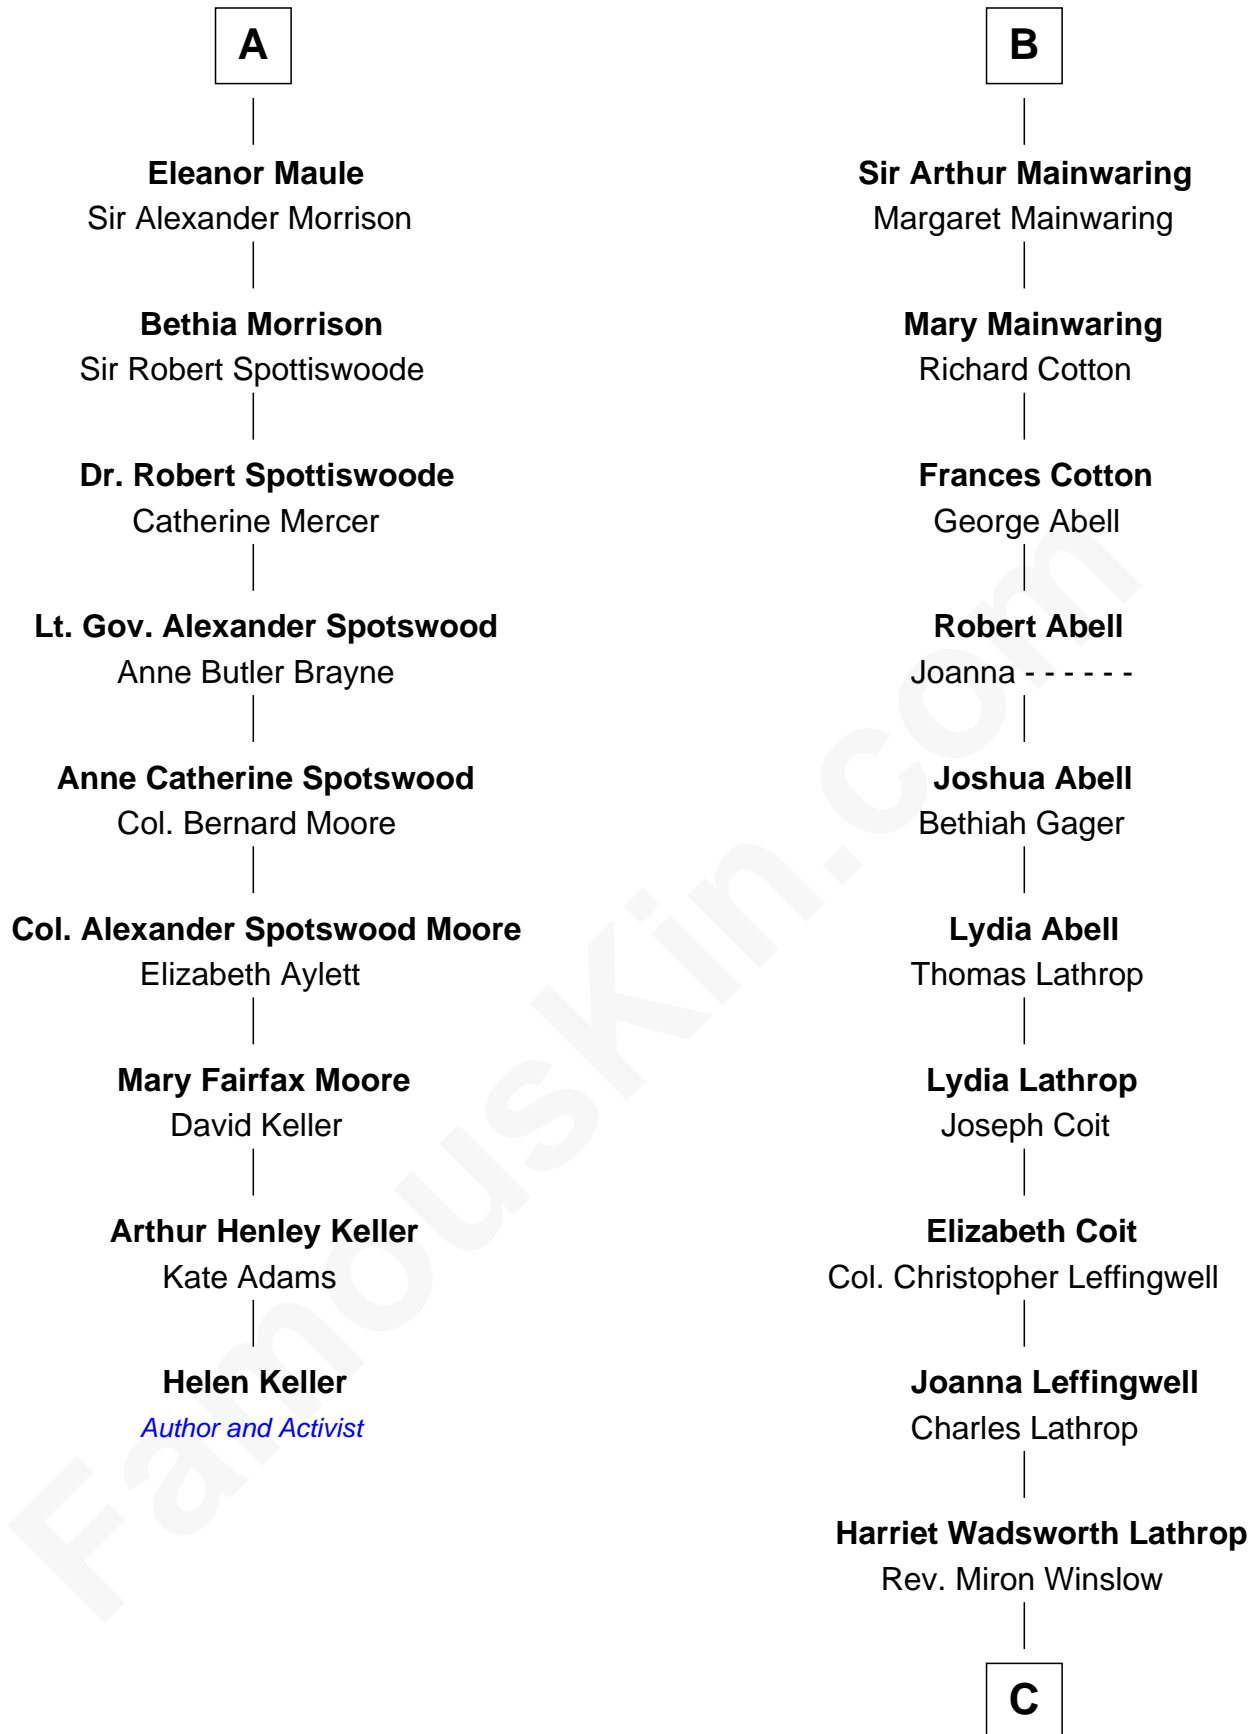

FamousKin.com Relationship Chart of

Helen Keller

Author and Activist

15th cousin 4 times removed of

John Foster Dulles

52nd U.S. Secretary of State

C

Harriet Lathrop Winslow