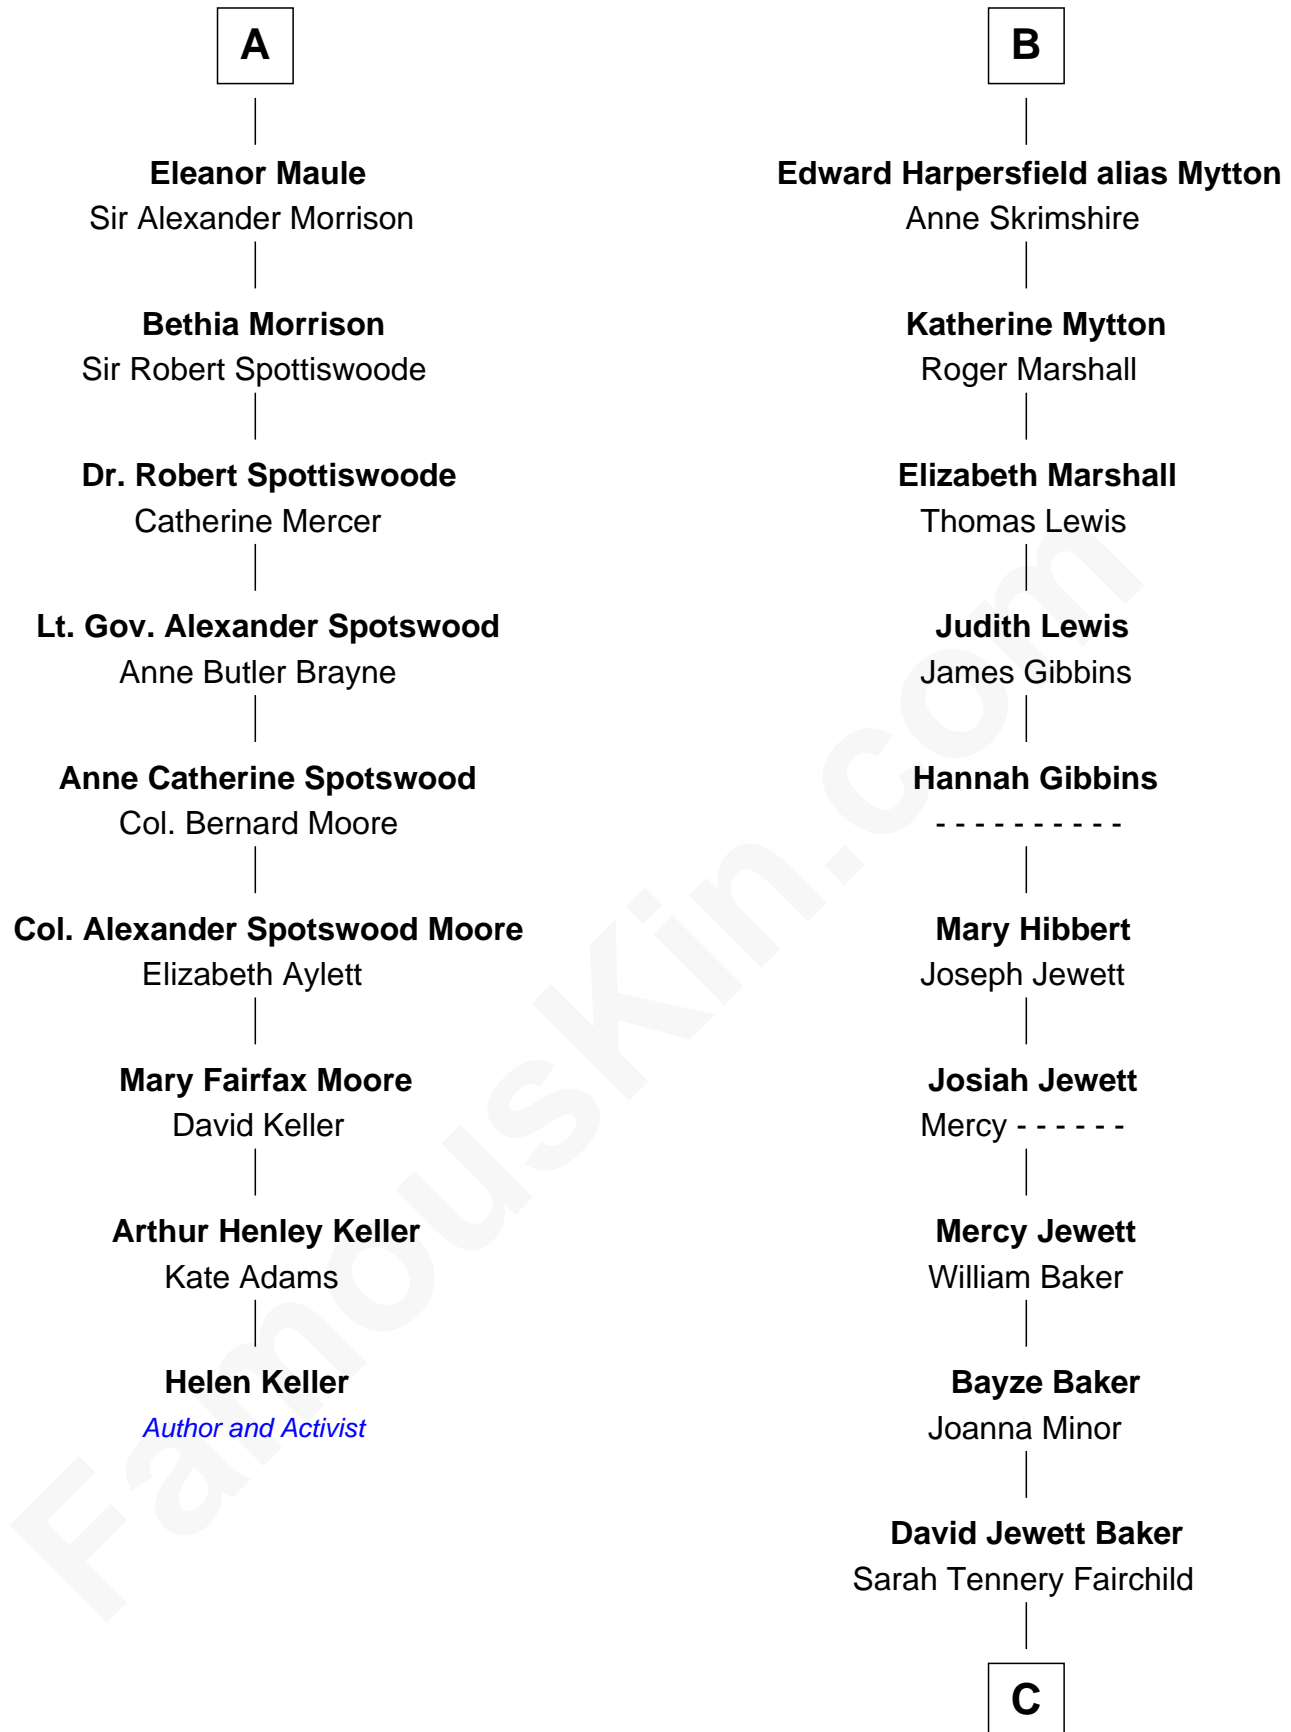

# FamousKin.com Relationship Chart of

**Helen Keller**

*Author and Activist*

15th cousin 6 times removed of

**Chevy Chase**

*Comedian, Actor and Writer*

**C**

**Sarah Tennery Baker**

Col. Lyne Shackelford Metcalfe

**Grace Metcalfe**

Charles Denison Chase

**Edward Leigh Chase**

Mabel Penrose Tinsley

**Edward Tinsley Chase**

Cathalene Parker Browning

**Chevy Chase**