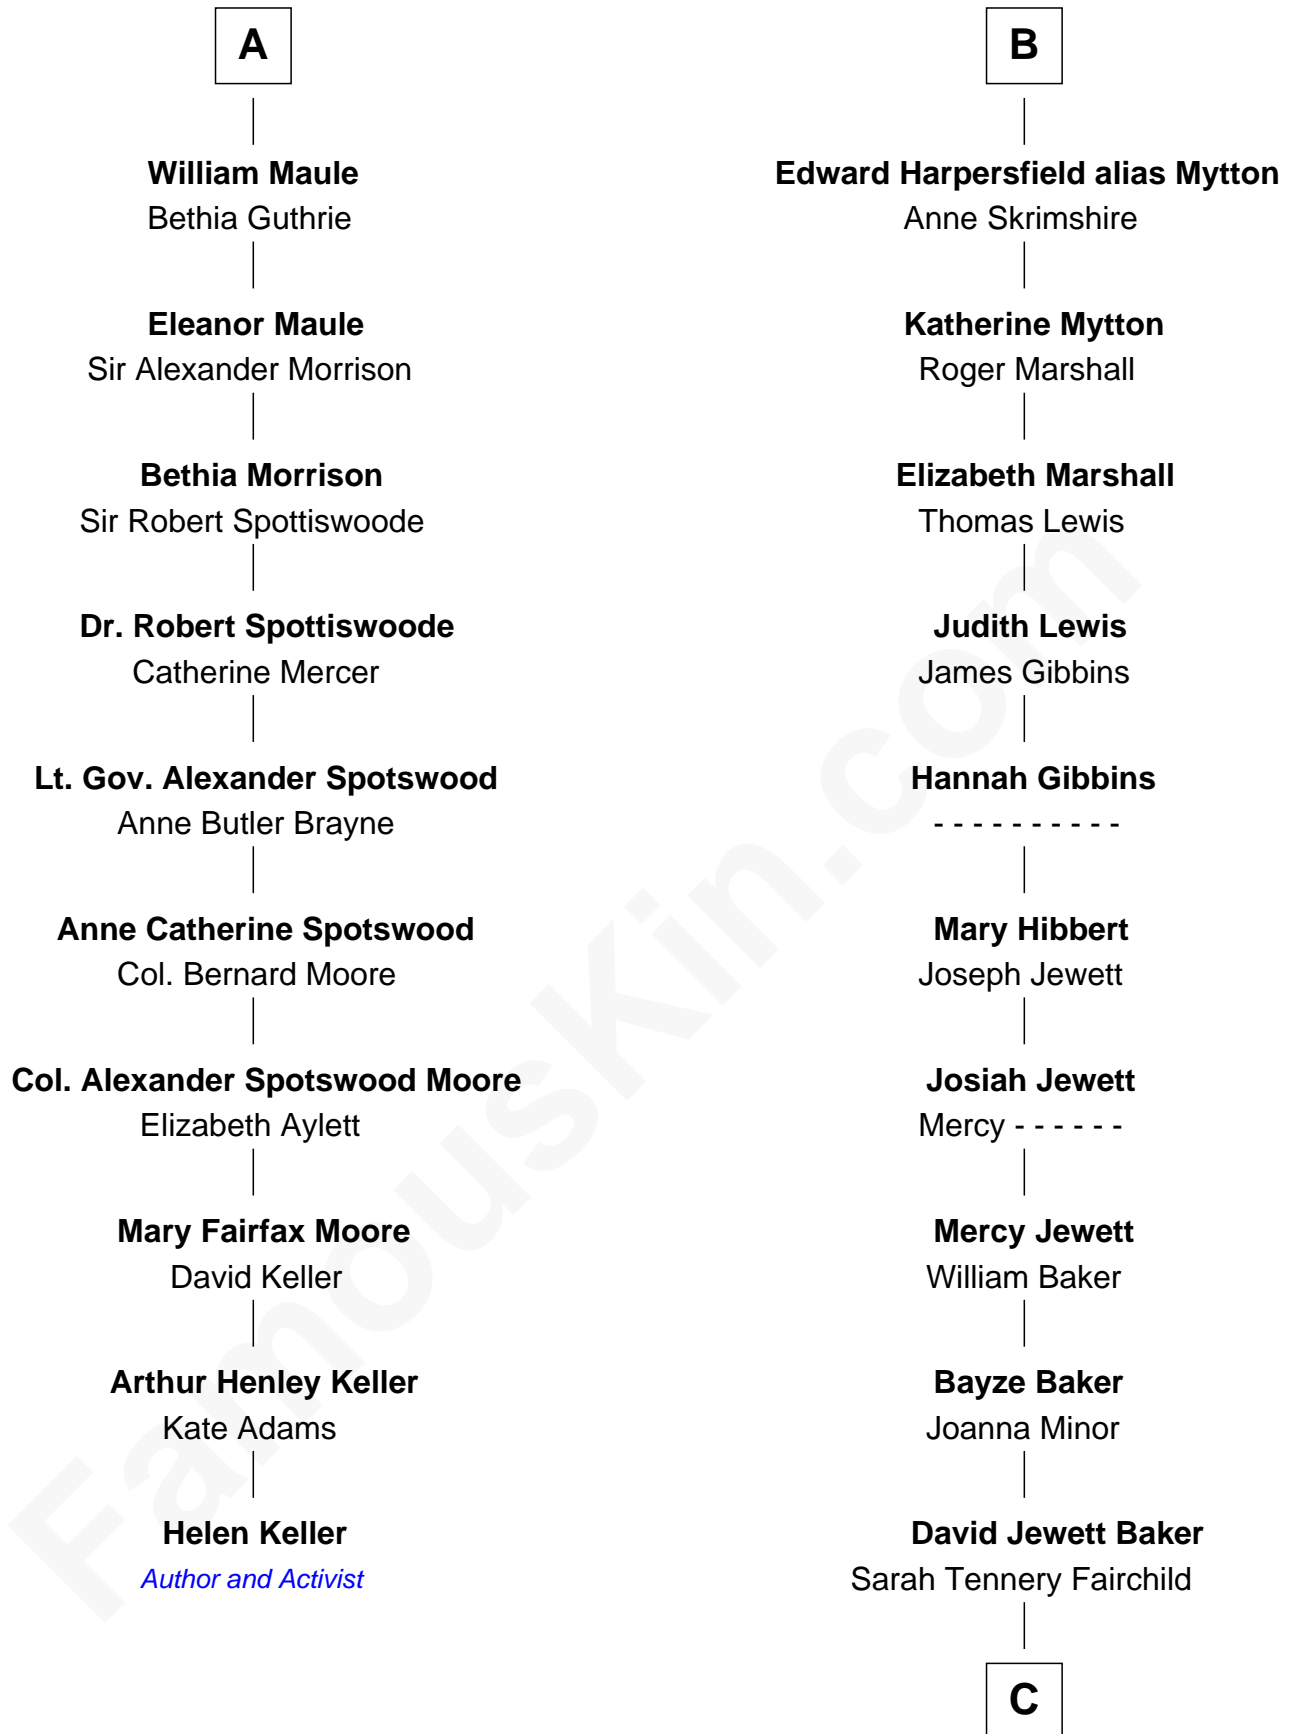

FamousKin.com Relationship Chart of

Helen Keller

Author and Activist

16th cousin 5 times removed of

Chevy Chase

Comedian, Actor and Writer

Edmund Fitzalan

Alice de Warenne

C

Sarah Tennery Baker

Col. Lyne Shackelford Metcalfe

Grace Metcalfe

Charles Denison Chase

Edward Leigh Chase

Mabel Penrose Tinsley

Edward Tinsley Chase