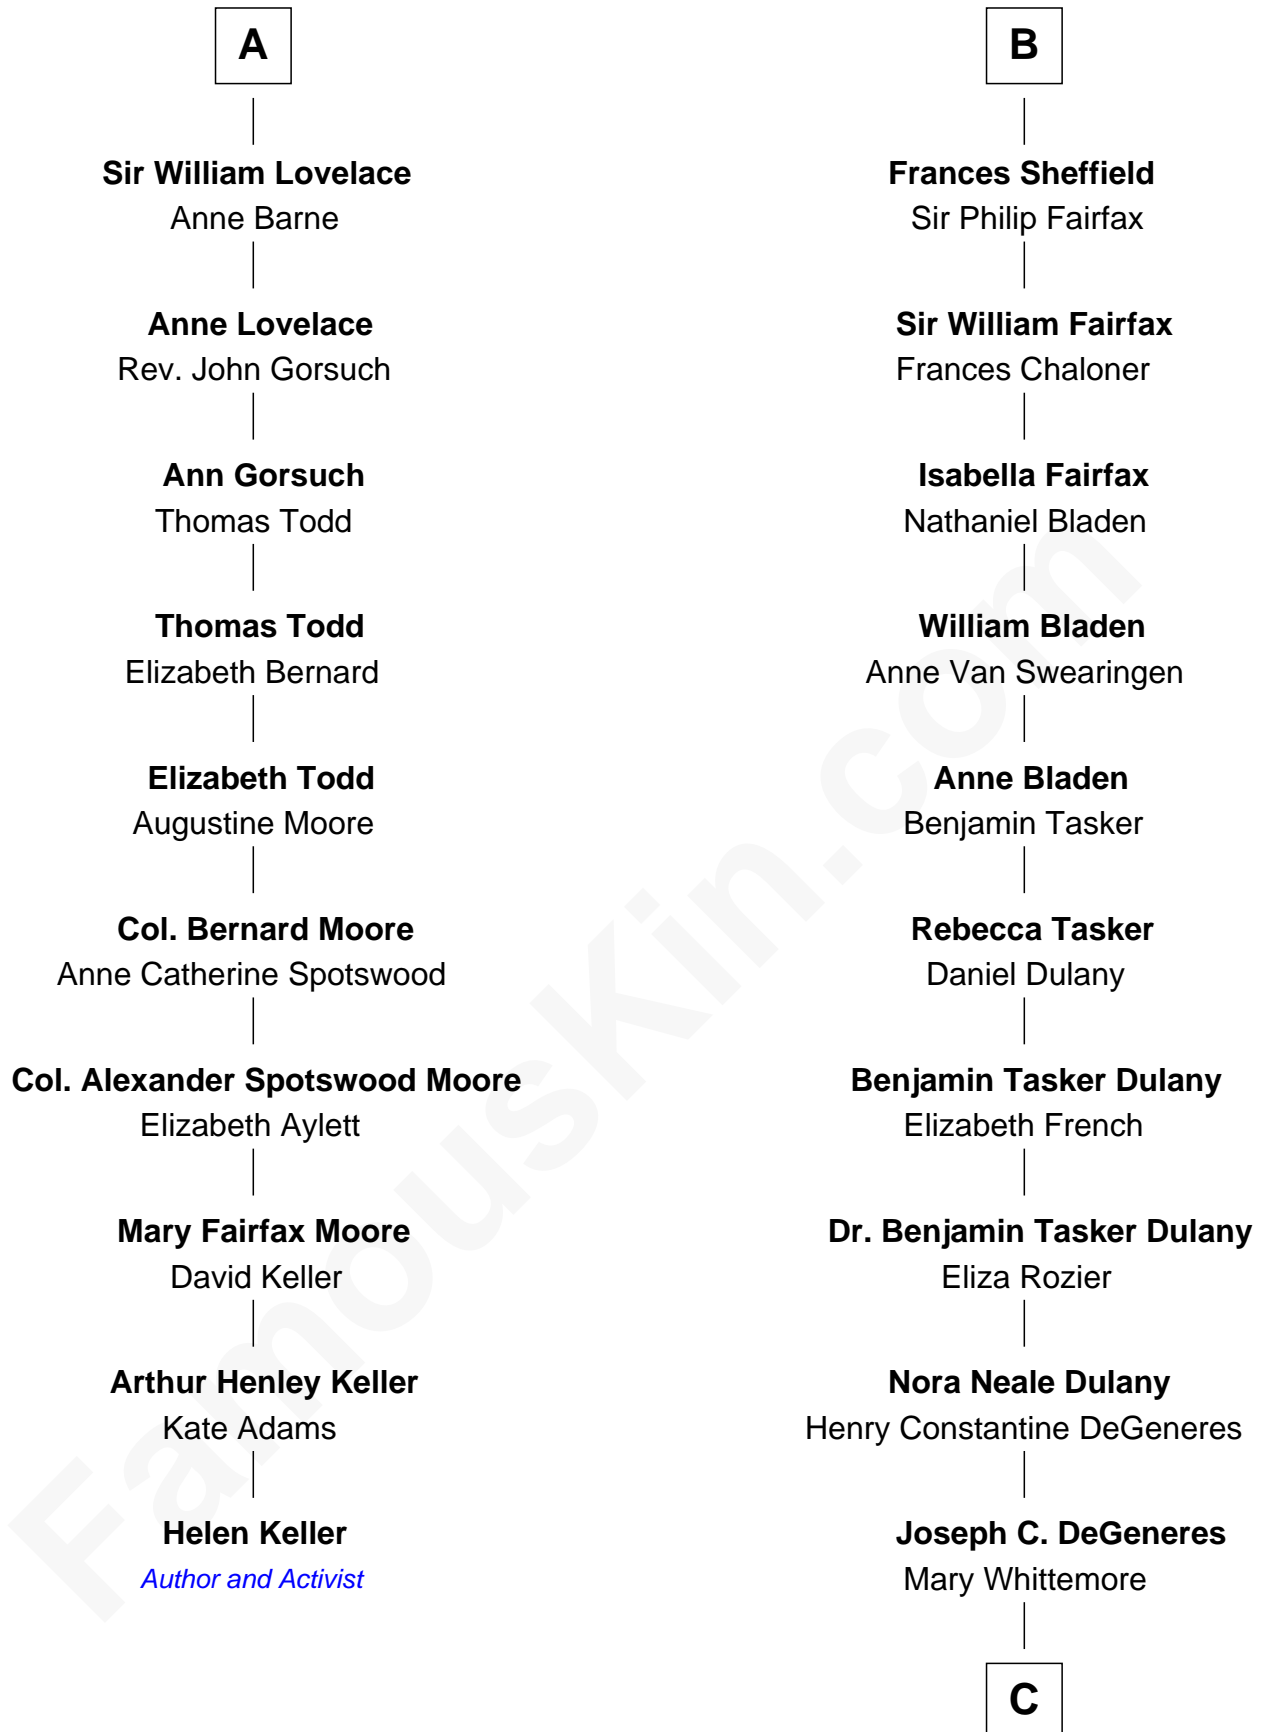

FamousKin.com Relationship Chart of

Helen Keller

Author and Activist

16th cousin 4 times removed of

Ellen DeGeneres

Comedienne and TV Personality

Sir Richard Sergeaux

Philippe Fitzalan

C

Alfred George DeGeneres

Julia E. Billiu

Elliot Everett DeGeneres

Ruth Elodie Martin

Elliot Everett DeGeneres

Betty Jane Pfeffer

Ellen DeGeneres