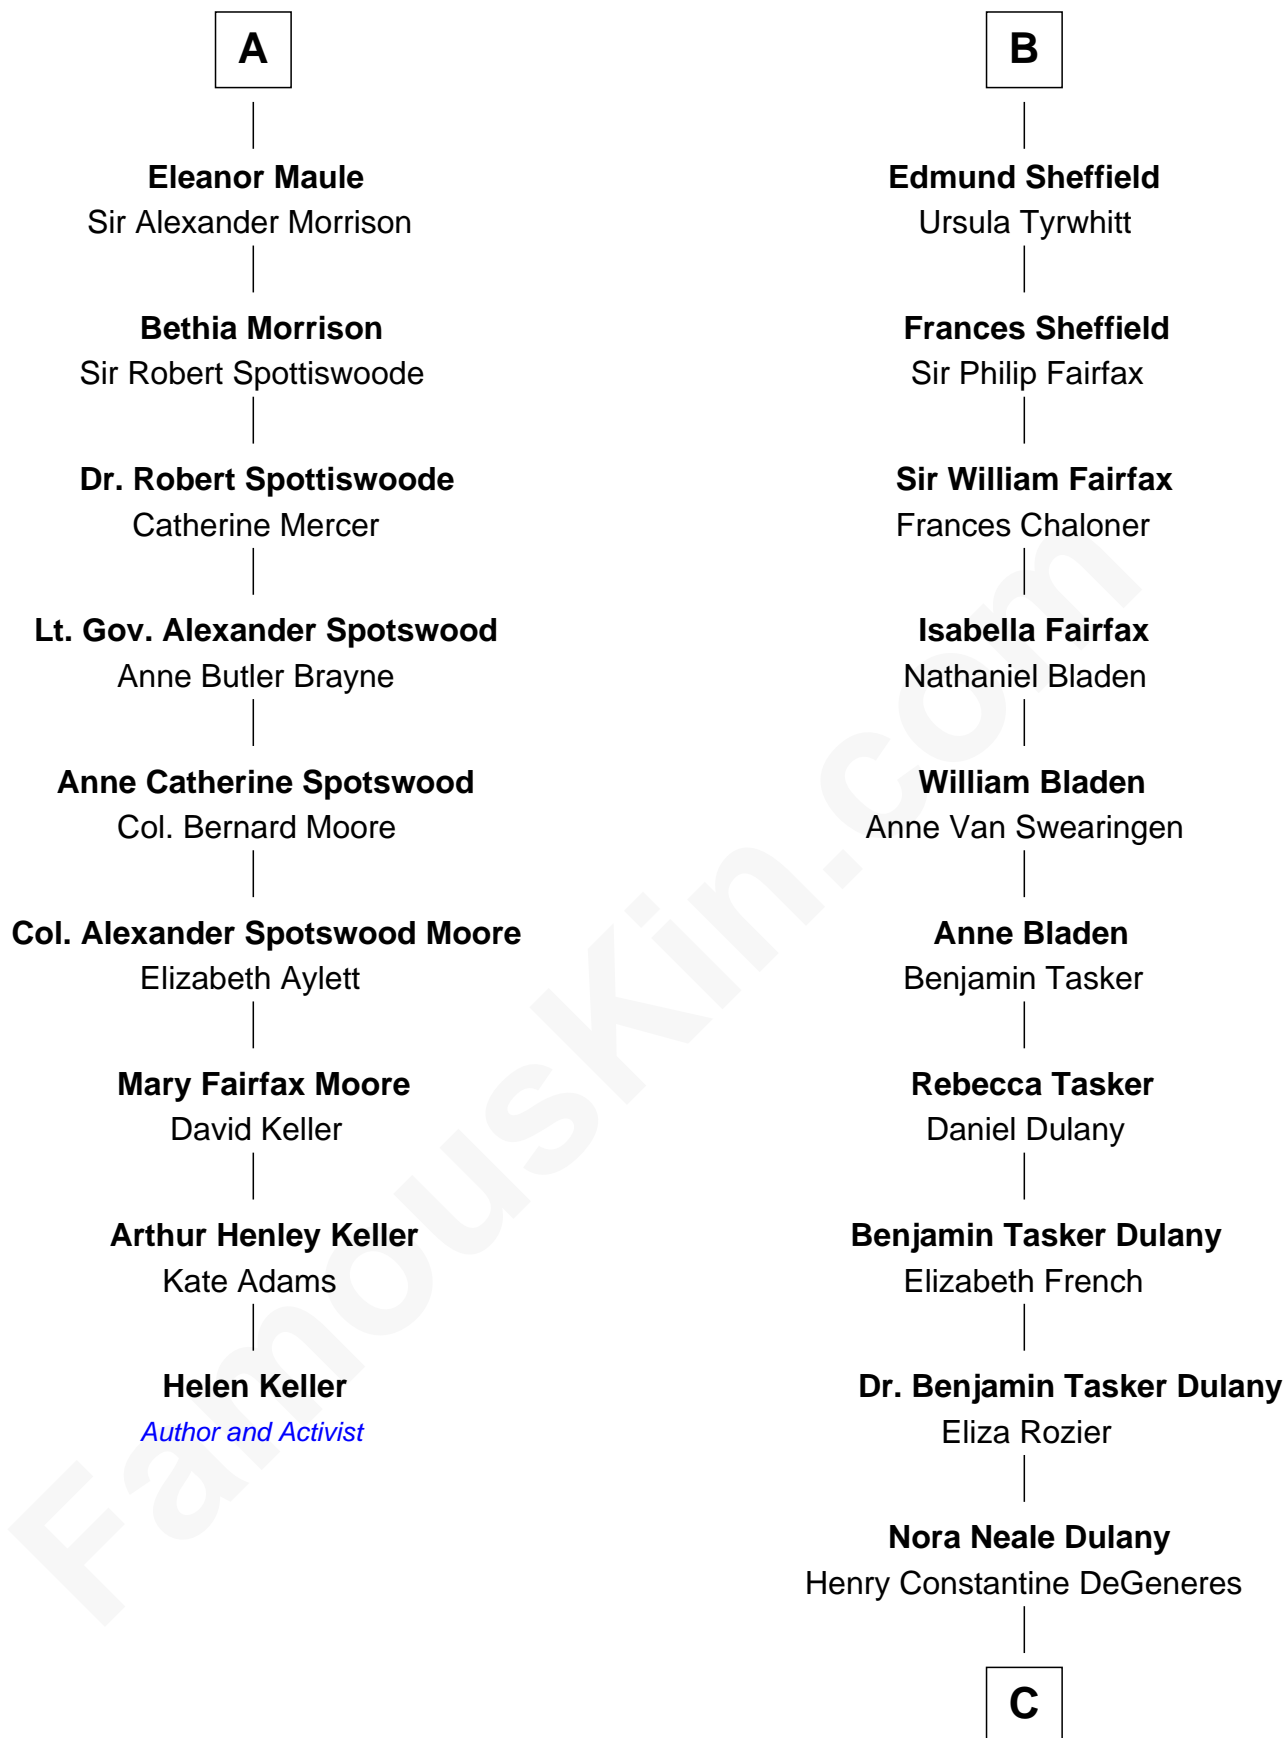

FamousKin.com Relationship Chart of

Helen Keller

Author and Activist

15th cousin 6 times removed of

Ellen DeGeneres

Comedienne and TV Personality

Eleanor Plantagenet

Richard Fitzalan

C

Joseph C. DeGeneres

Mary Whittemore

Alfred George DeGeneres

Julia E. Billiu

Elliot Everett DeGeneres

Ruth Elodie Martin

Elliot Everett DeGeneres