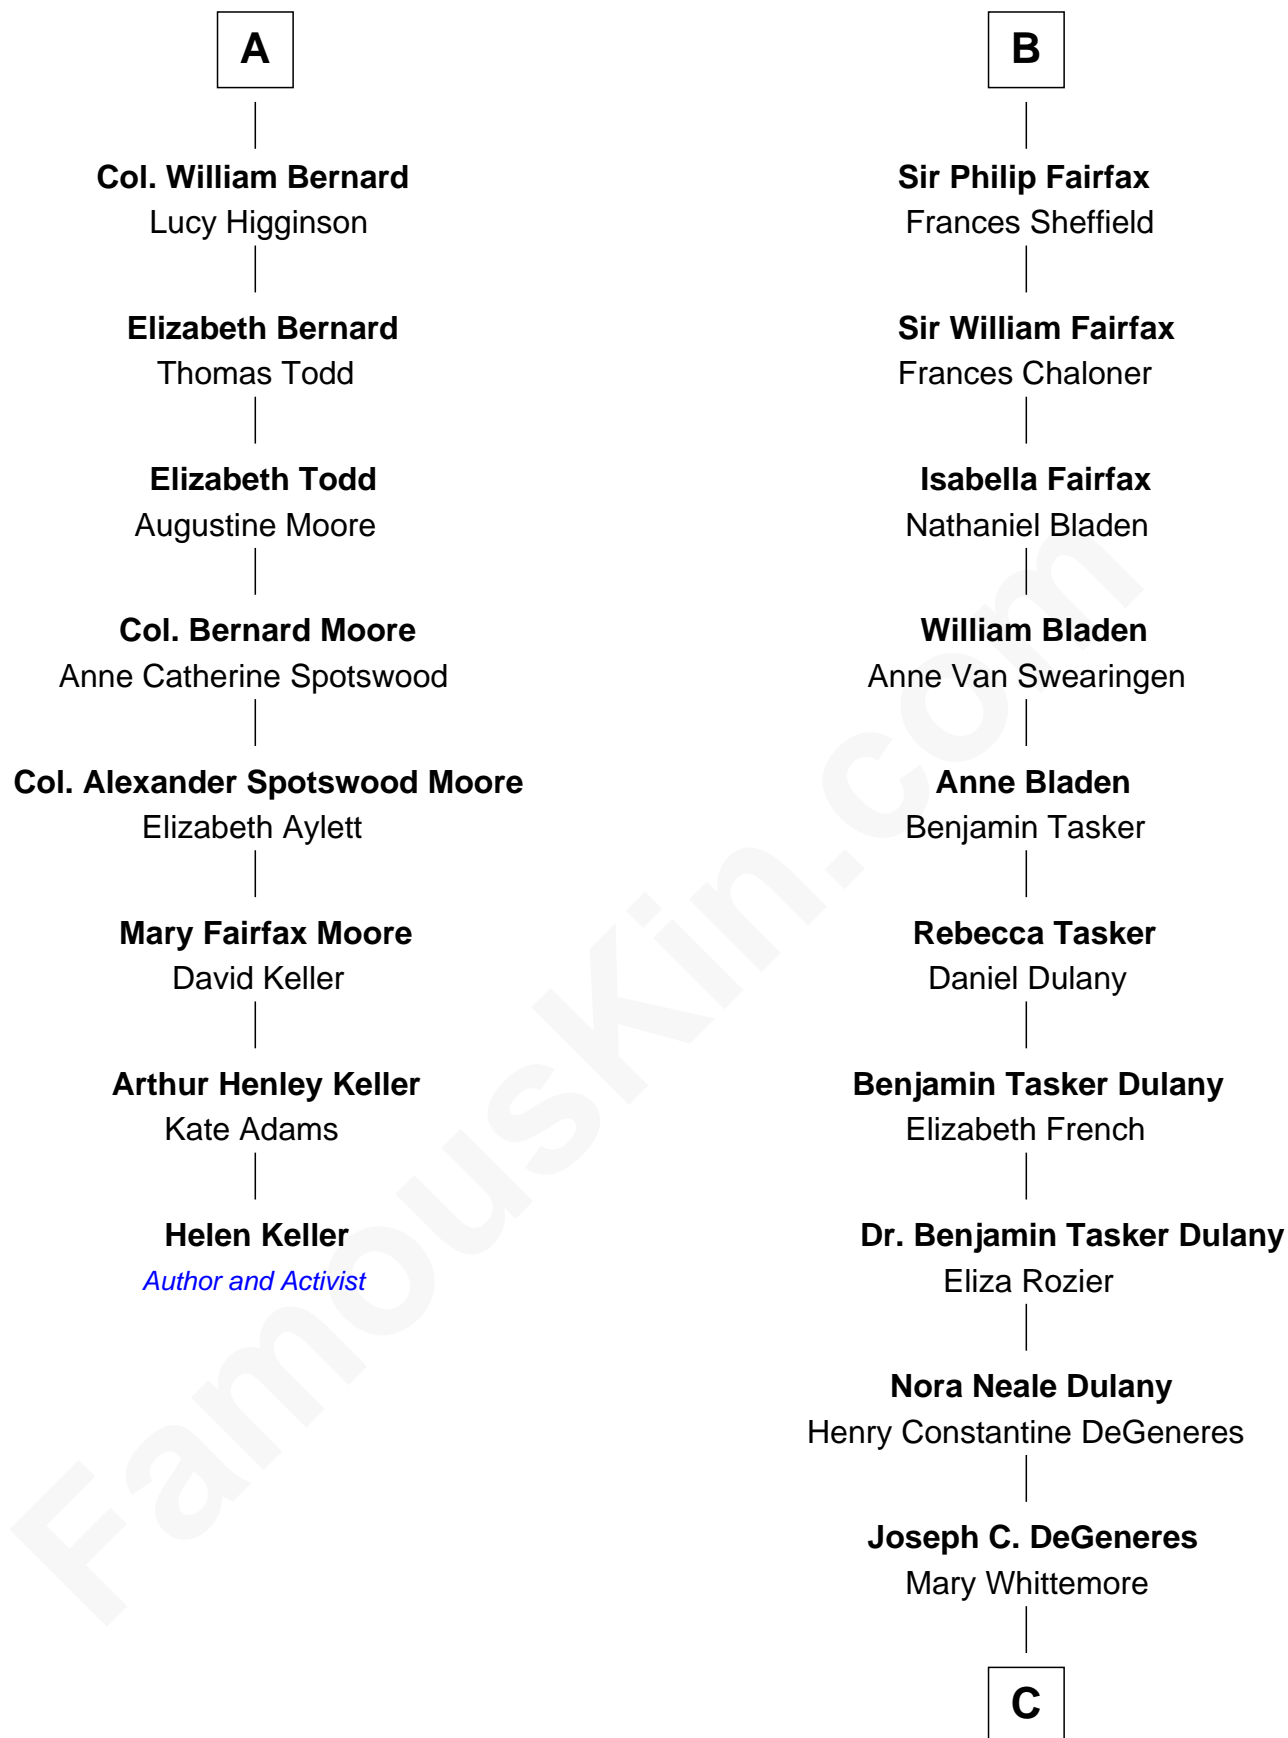

FamousKin.com Relationship Chart of

Helen Keller

Author and Activist

14th cousin 6 times removed of

Ellen DeGeneres

Comedienne and TV Personality

C

Alfred George DeGeneres