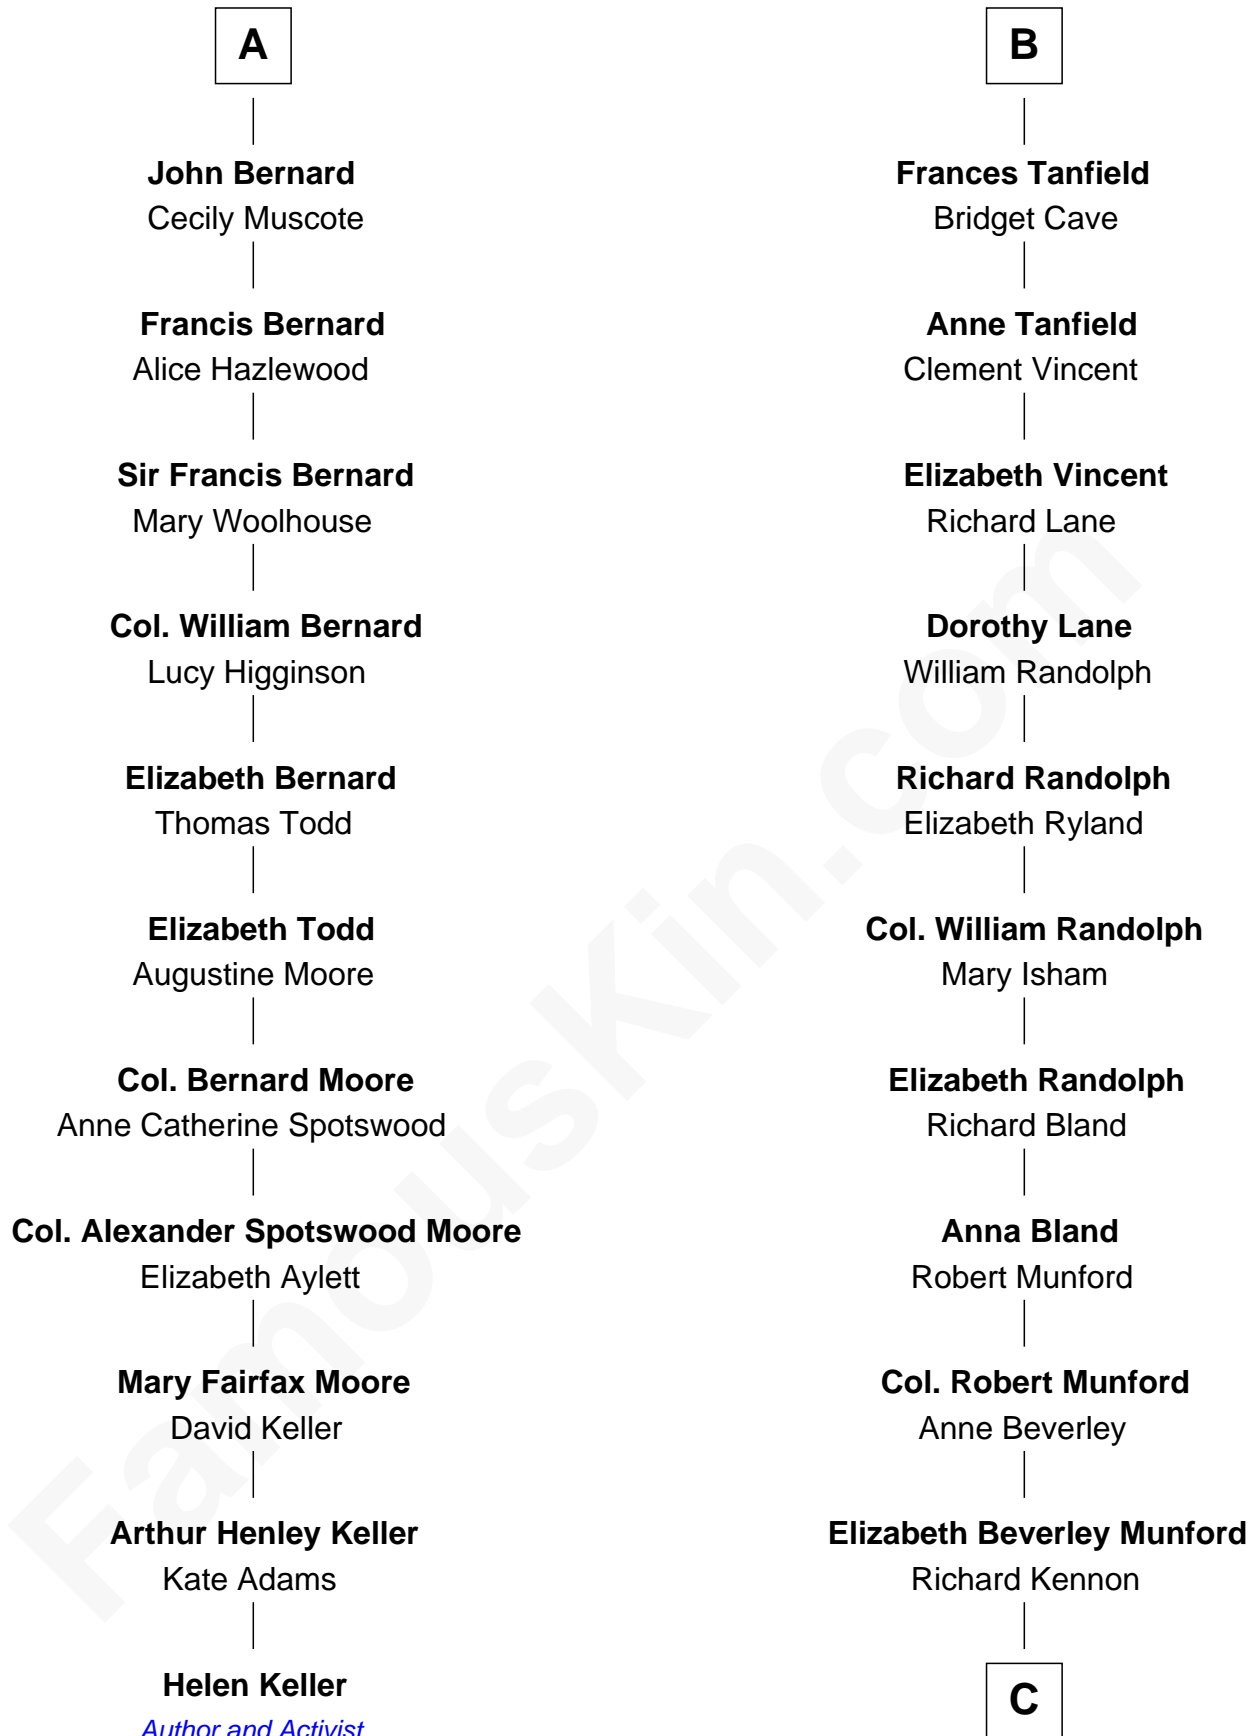

# FamousKin.com Relationship Chart of

**Helen Keller**

*Author and Activist*

17th cousin 3 times removed of

**Upton Sinclair**

*Pulitzer Prize Winning Novelist*

**Bartholomew de Badlesmere**

Margaret de Clare

**Elizabeth le Scrope**

Sir Henry le Scrope

**Margaret Scrope**

John Bernard

**John Bernard**

Margaret Daundelyn

**A**

**Elizabeth de Badlesmere**

Sir William de Bohun

**Elizabeth de Bohun**

Sir Richard Fitzalan

**Elizabeth Fitzalan**

Sir Thomas Mowbray

**Margaret Mowbray**

Sir Robert Howard

**Katherine Howard**

Sir Edward Neville

**Catherine Neville**

Robert Tanfield

**William Tanfield**

Elizabeth Stavely

**B**

**C**

—  
**Sarah Skipwith Kennon**