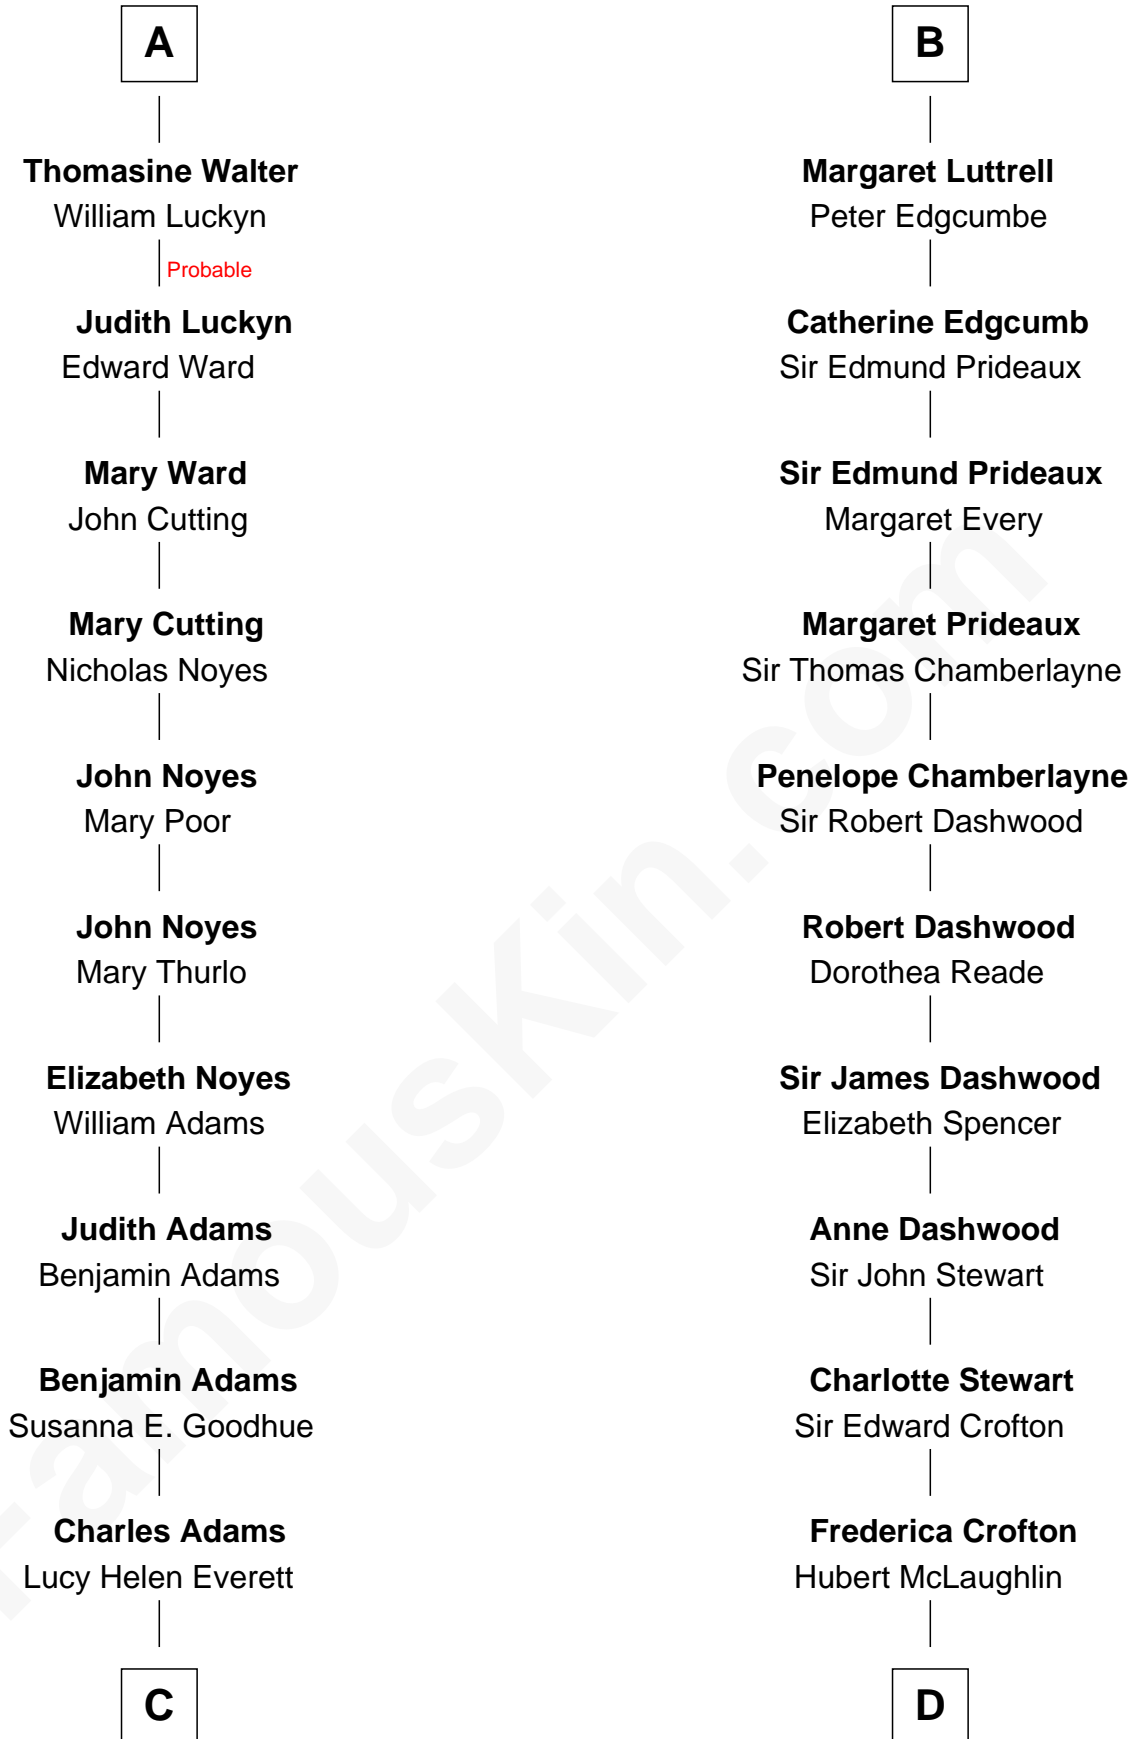

FamousKin.com Relationship Chart of

Helen Keller

Author and Activist

18th cousin 2 times removed of

Guy Ritchie

British Filmmaker

Sir John Howard

Alice de Bois

Joan Howard
Sir Peter de Brewes

Beatrice Brewes
Sir Hugh Shirley

Sir Ralph Shirley
Joan Basset

Beatrice Shirley
John Brome

Isabel Brome
John Denton

Thomas Denton
Jane Webbe

Isabel Denton
William ap Walter

A

Sir Robert Howard
Margaret de Scales

Sir John Howard
Alice Tendring

Sir Robert Howard
Margaret Mowbray

Sir John Howard
Katherine Moleyns

Margaret Howard
Sir John Wyndham

Sir Thomas Wyndham
Eleanor Scrope

Margaret Wyndham
Sir Andrew Luttrell

B

C

Kate Adams
Arthur Henley Keller

Helen Keller
Author and Activist

D

Vivian Guy Ouseley McLaughlin
Edith Jane Martineau

Doris Margaretta McLaughlin
Stuart John Ritchie

John Vivian Ritchie
Amber Mary Parkinson