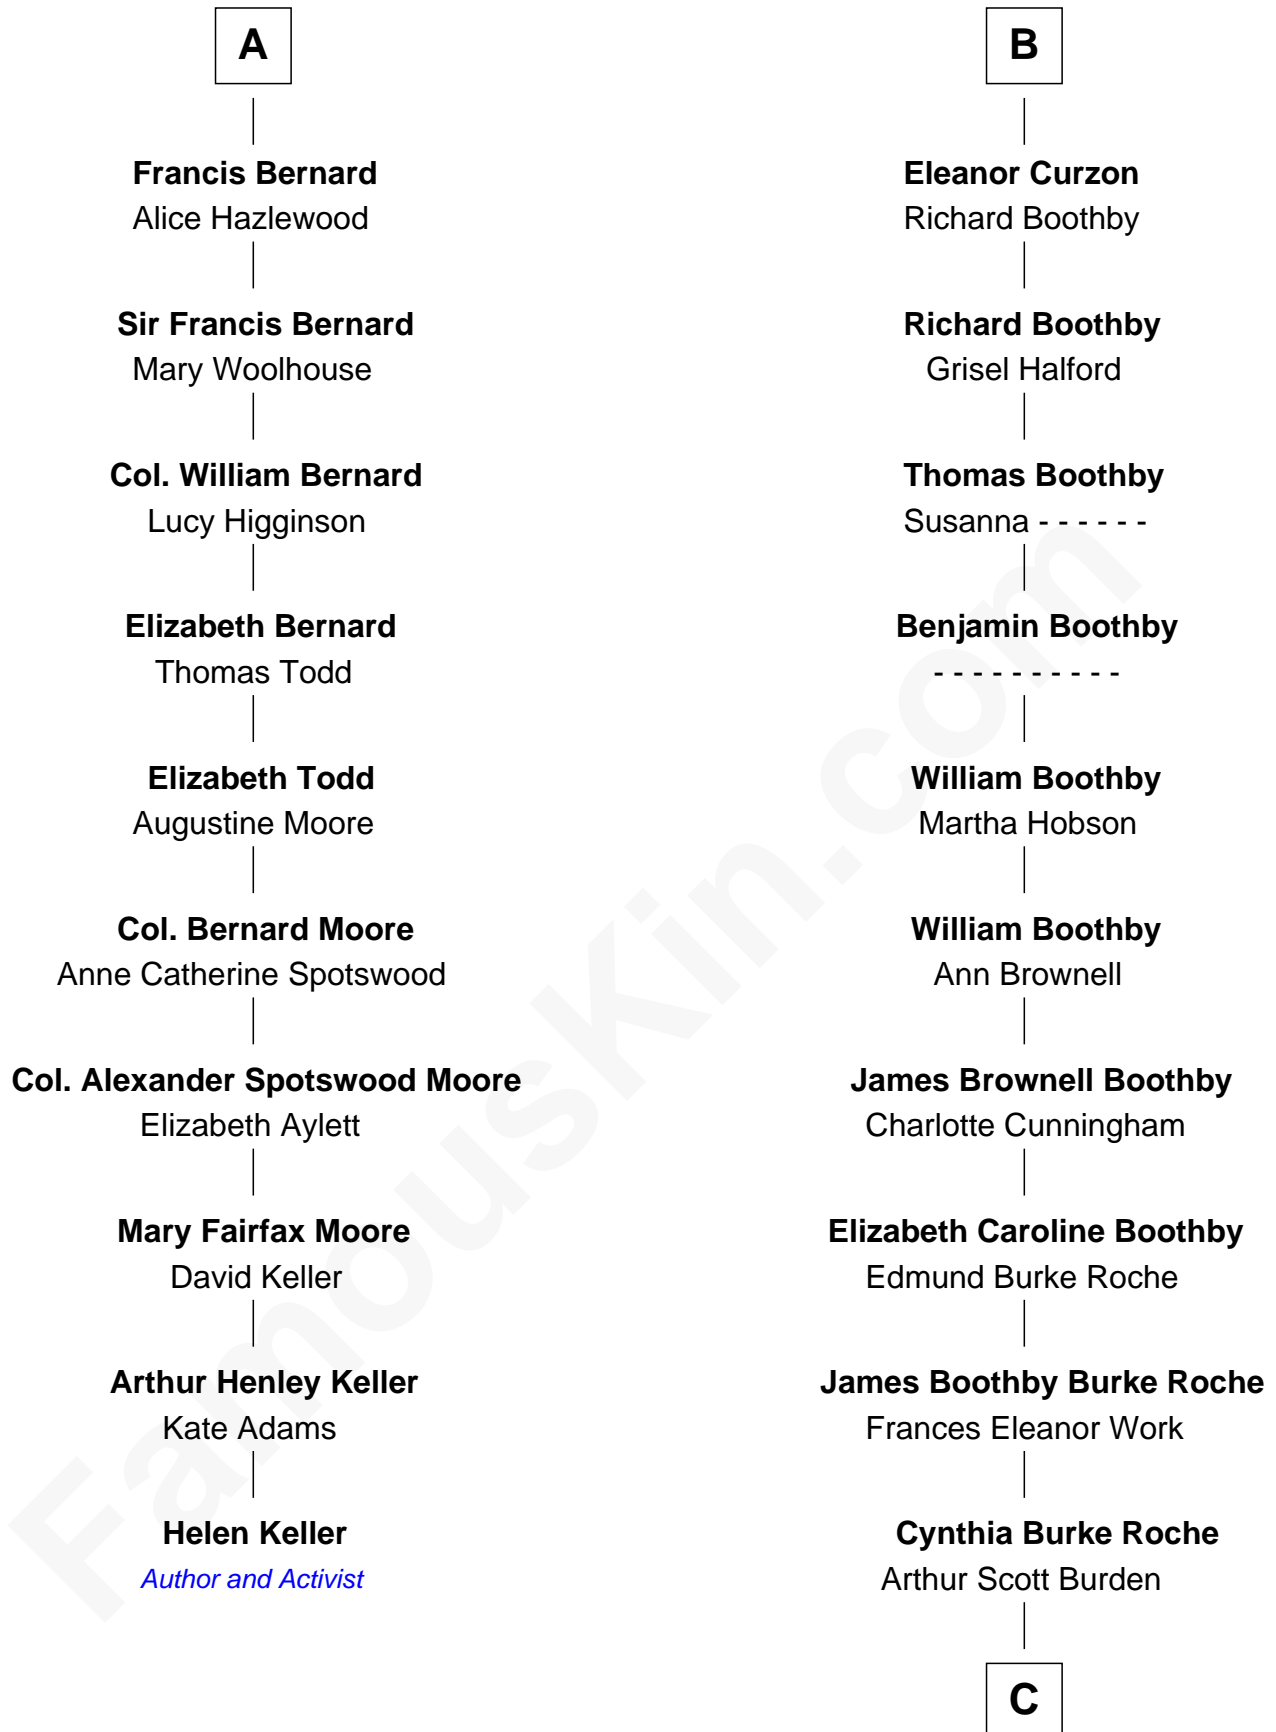

FamousKin.com Relationship Chart of

Helen Keller

Author and Activist

16th cousin 3 times removed of

Oliver Platt

Movie Actor

Sir Thomas de Beauchamp

Katherine de Mortimer

Anne Ludlow

Eleanor Vernon

Francis Curzon

John Curzon

Millicent Sacheverell

B

C

Eileen Burden
Walter Maynard