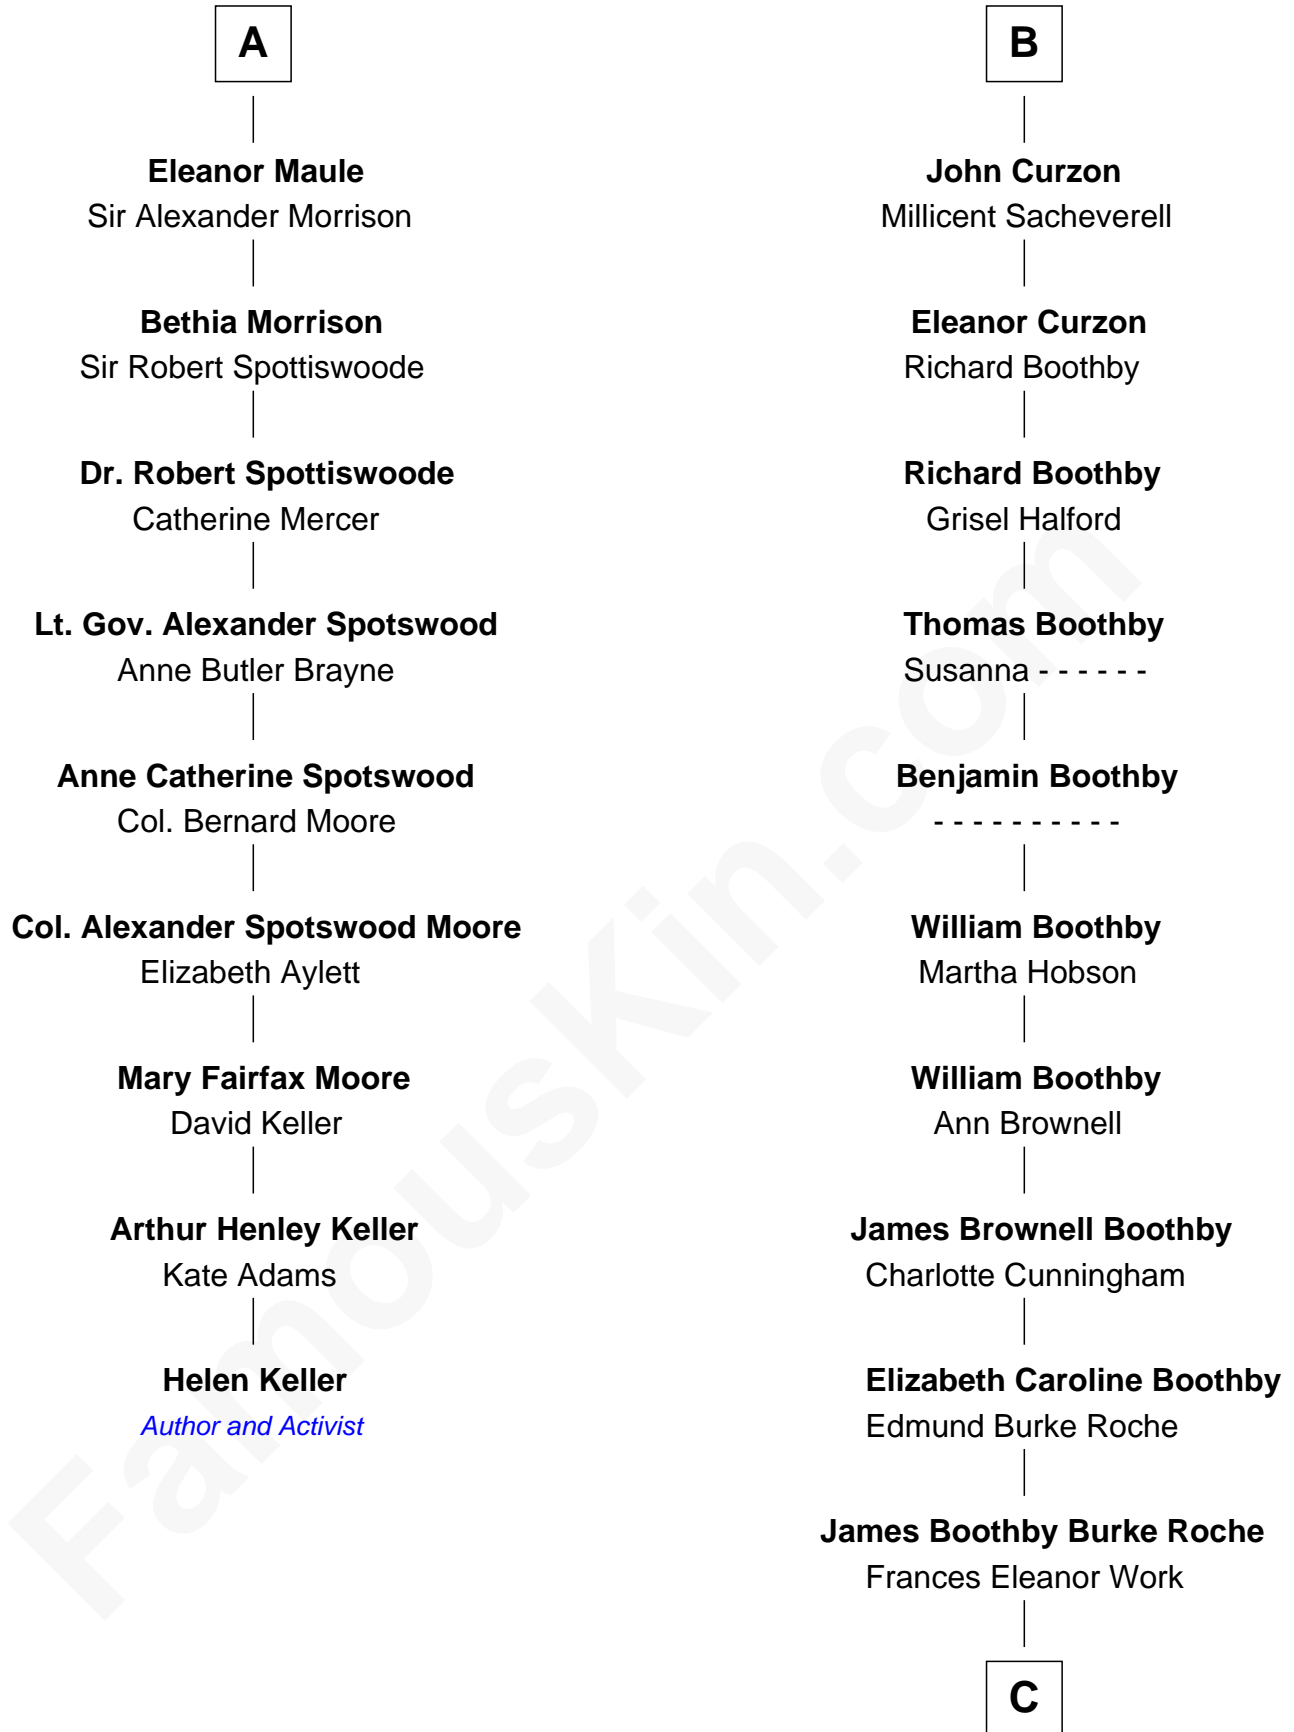

FamousKin.com Relationship Chart of

Helen Keller

Author and Activist

15th cousin 5 times removed of

Oliver Platt

Movie Actor

Edward III, King of England

Philippa of Hainault

C

Cynthia Burke Roche

Arthur Scott Burden

Eileen Burden

Walter Maynard

Sheila Maynard

Nicholas Platt

Oliver Platt