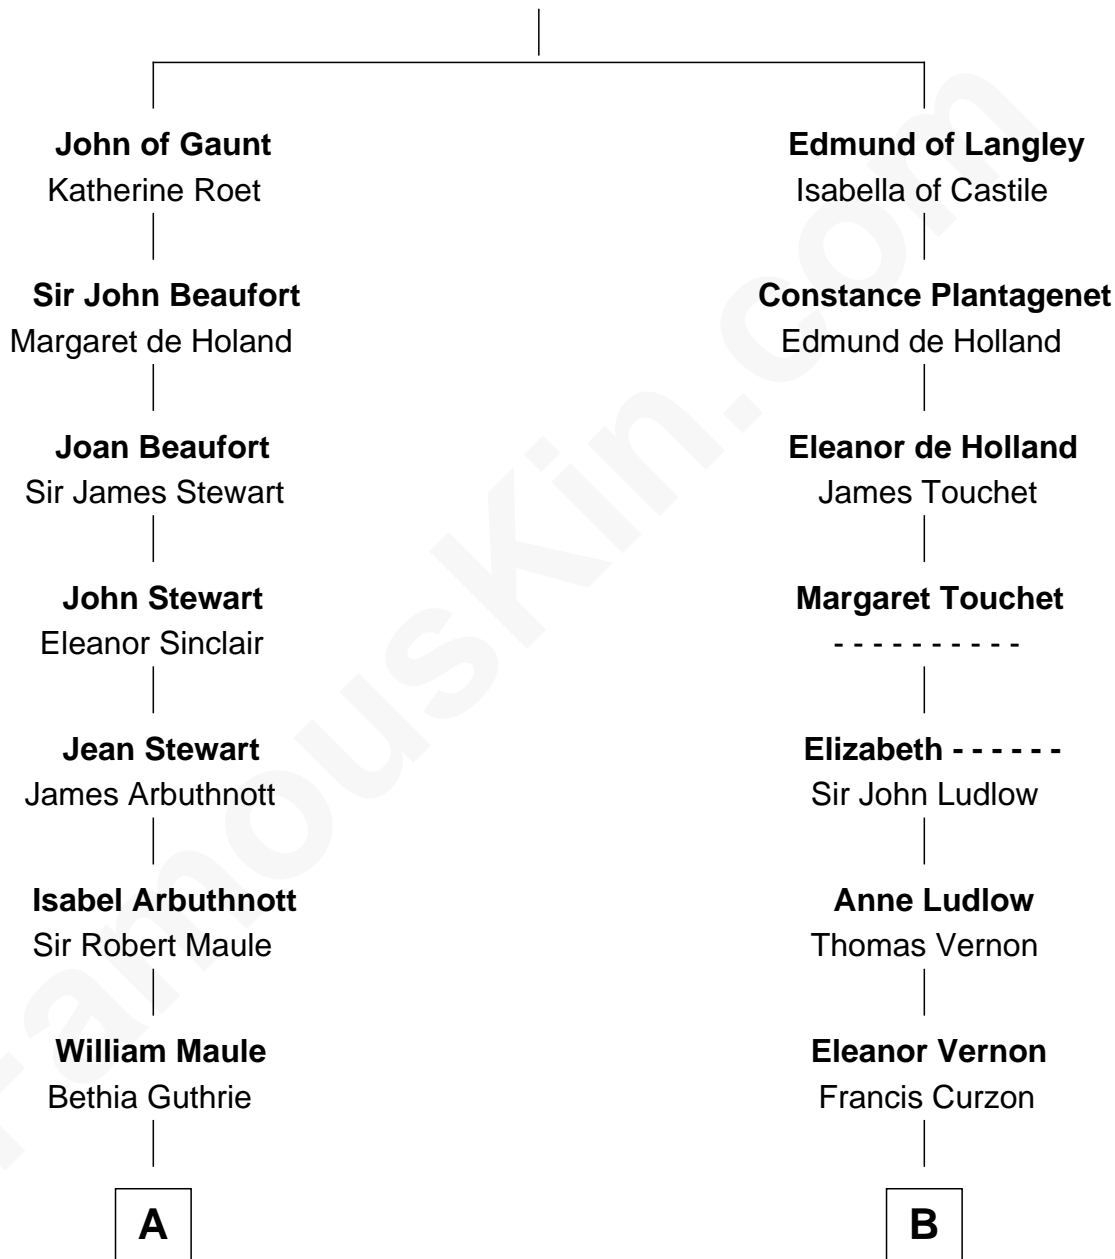

FamousKin.com Relationship Chart of

Helen Keller

Author and Activist

15th cousin 5 times removed of

Oliver Platt

Movie Actor

Edward III, King of England

Philippa of Hainault

C

Cynthia Burke Roche

Arthur Scott Burden

Eileen Burden

Walter Maynard

Sheila Maynard

Nicholas Platt

Oliver Platt