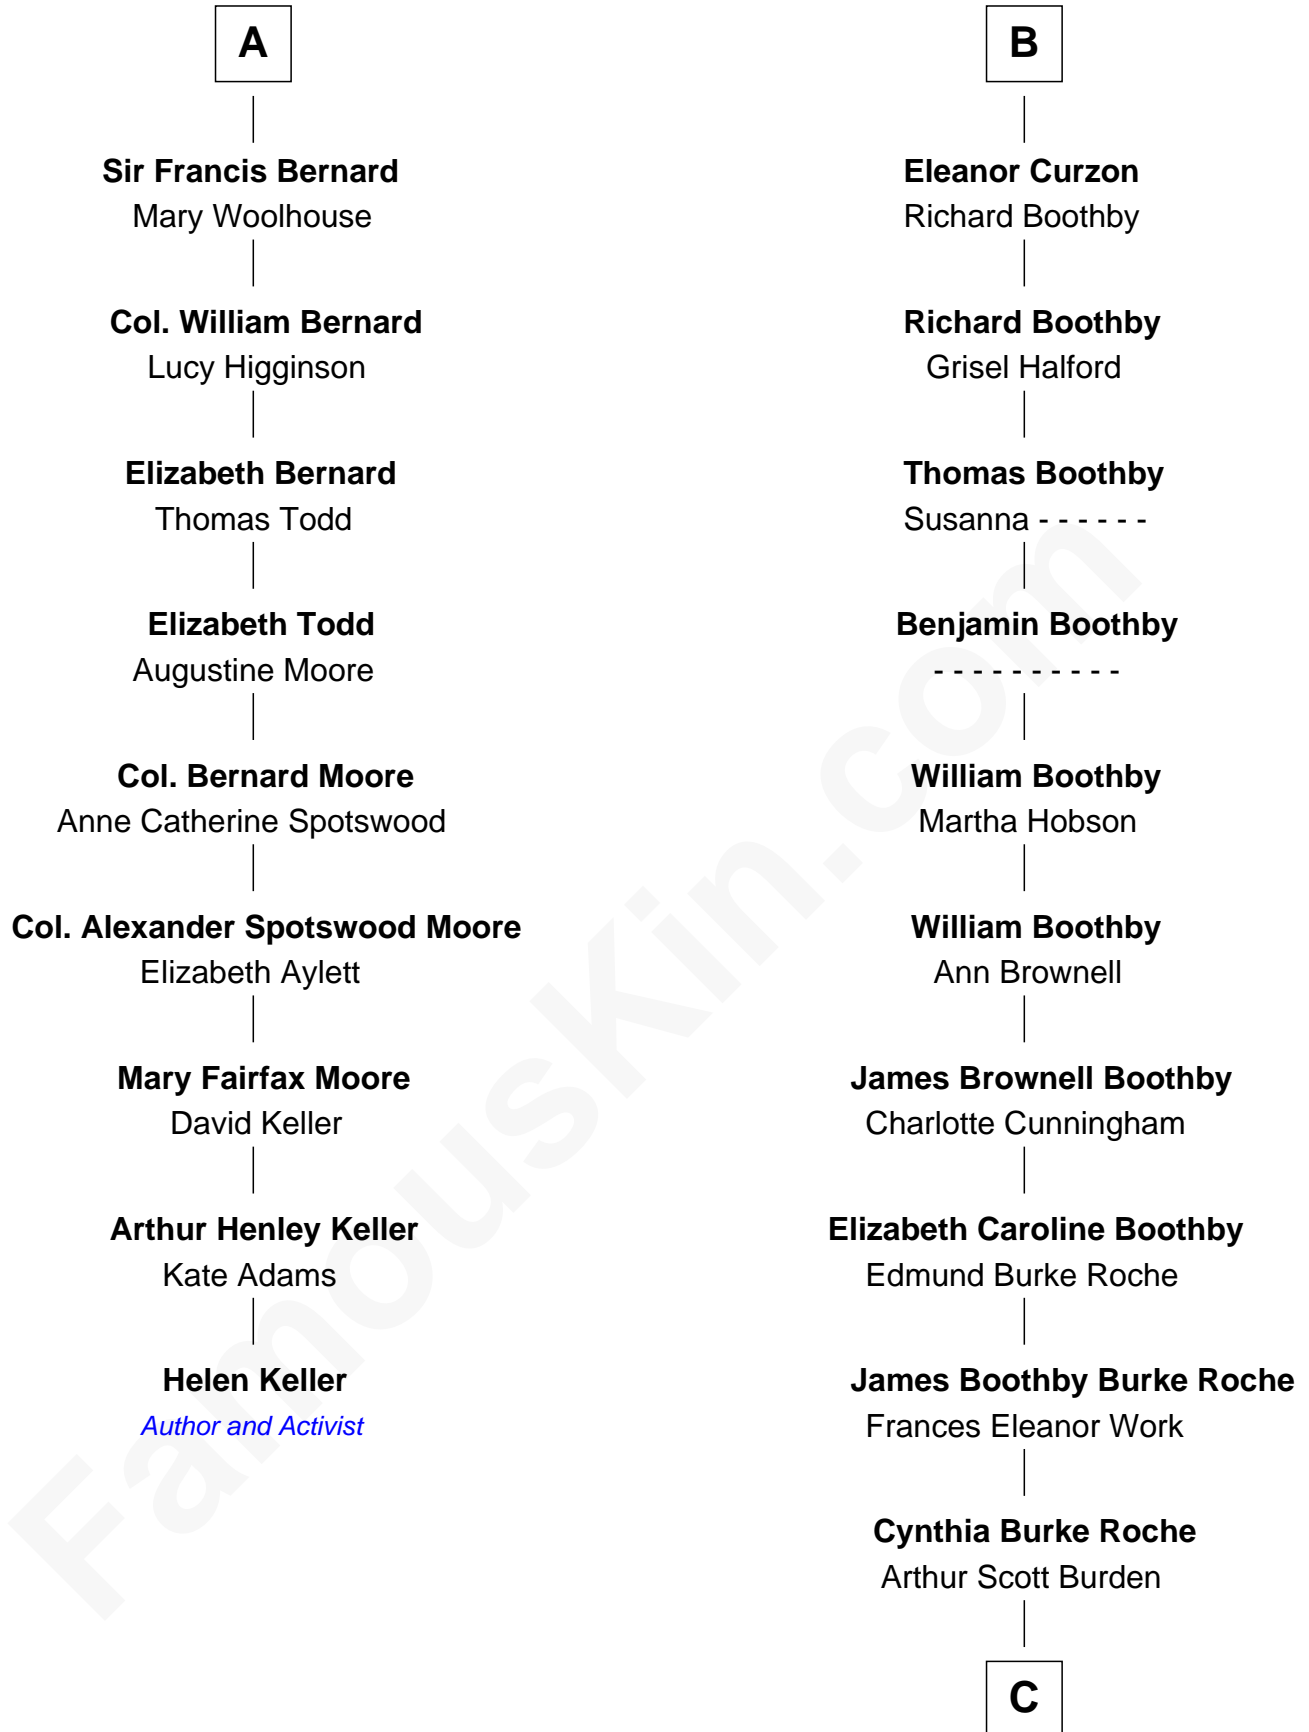

FamousKin.com Relationship Chart of

Helen Keller

Author and Activist

15th cousin 4 times removed of

Oliver Platt

Movie Actor

John de Welles

Maud de Roos

Margery de Welles

Stephen le Scrope

John le Scrope

Elizabeth Chaworth

Elizabeth le Scrope

Sir Henry le Scrope

Margaret Scrope

John Bernard

Anne Ludlow

Eleanor Vernon

Francis Curzon

John Curzon

Millicent Sacheverell

B

C

Eileen Burden
Walter Maynard