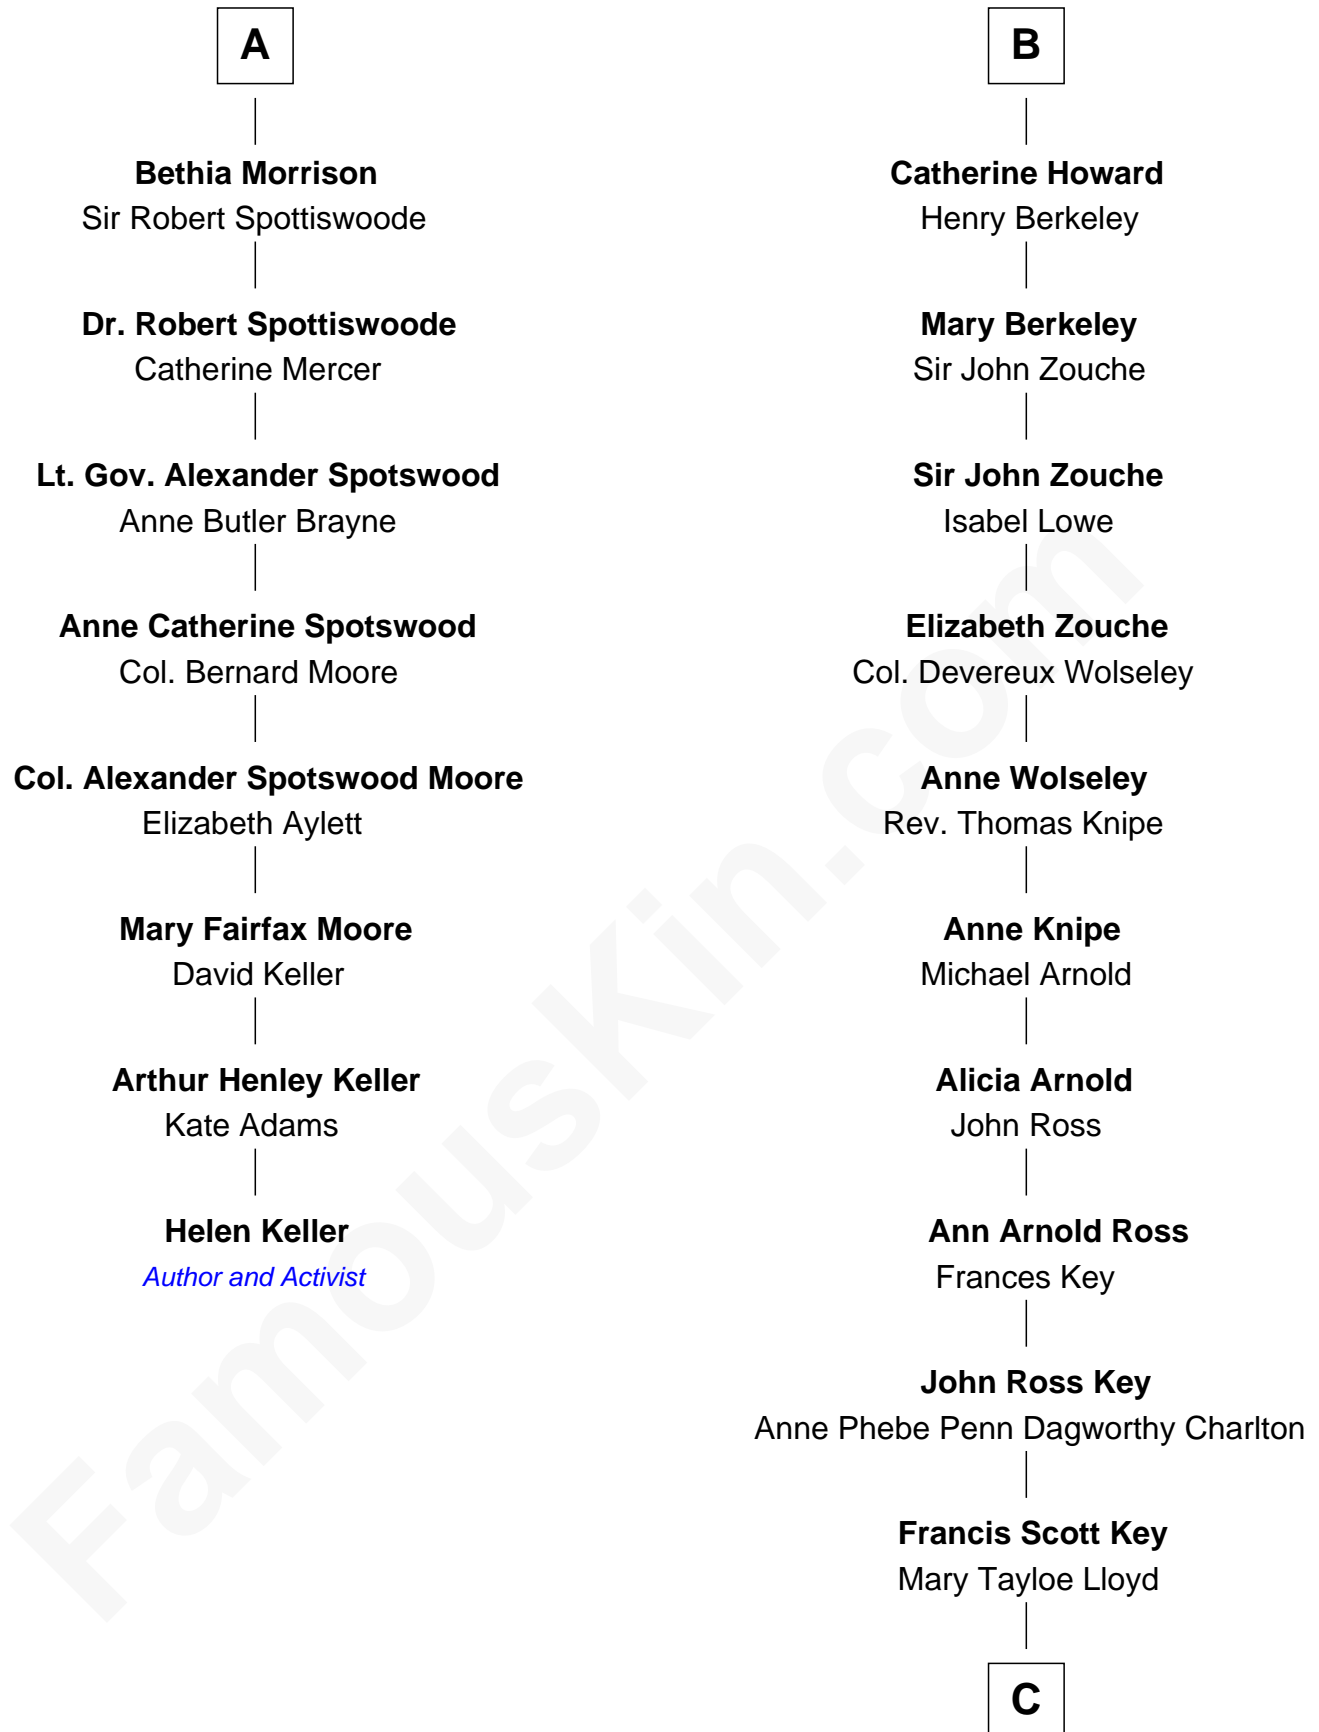

# FamousKin.com Relationship Chart of

**Helen Keller**

*Author and Activist*

14th cousin 5 times removed of

**Thomas Hunt Morgan**

*Nobel Prize Winner in Physiology or Medicine*

**John of Gaunt**

Katherine Roet

**Sir John Beaufort**  
Margaret de Holand

**Joan Beaufort**  
Sir James Stewart

**John Stewart**  
Eleanor Sinclair

**Jean Stewart**  
James Arbuthnott

**Isabel Arbuthnott**  
Sir Robert Maule

**William Maule**  
Bethia Guthrie

**Eleanor Maule**  
Sir Alexander Morrison

**A**

**Joan Beaufort**  
Sir Ralph Neville

**Eleanor Neville**  
Sir Henry Percy

**Sir Henry Percy**  
Eleanor Poynings

**Henry Percy**  
Maud Herbert

**Eleanor Percy**  
Edward Stafford

**Elizabeth Stafford**  
Thomas Howard

**Sir Henry Howard**  
Frances de Vere

**B**

**C**

Elizabeth Phoebe Key

Charles Howard

Ellen Key Howard

Charlton Hunt Morgan