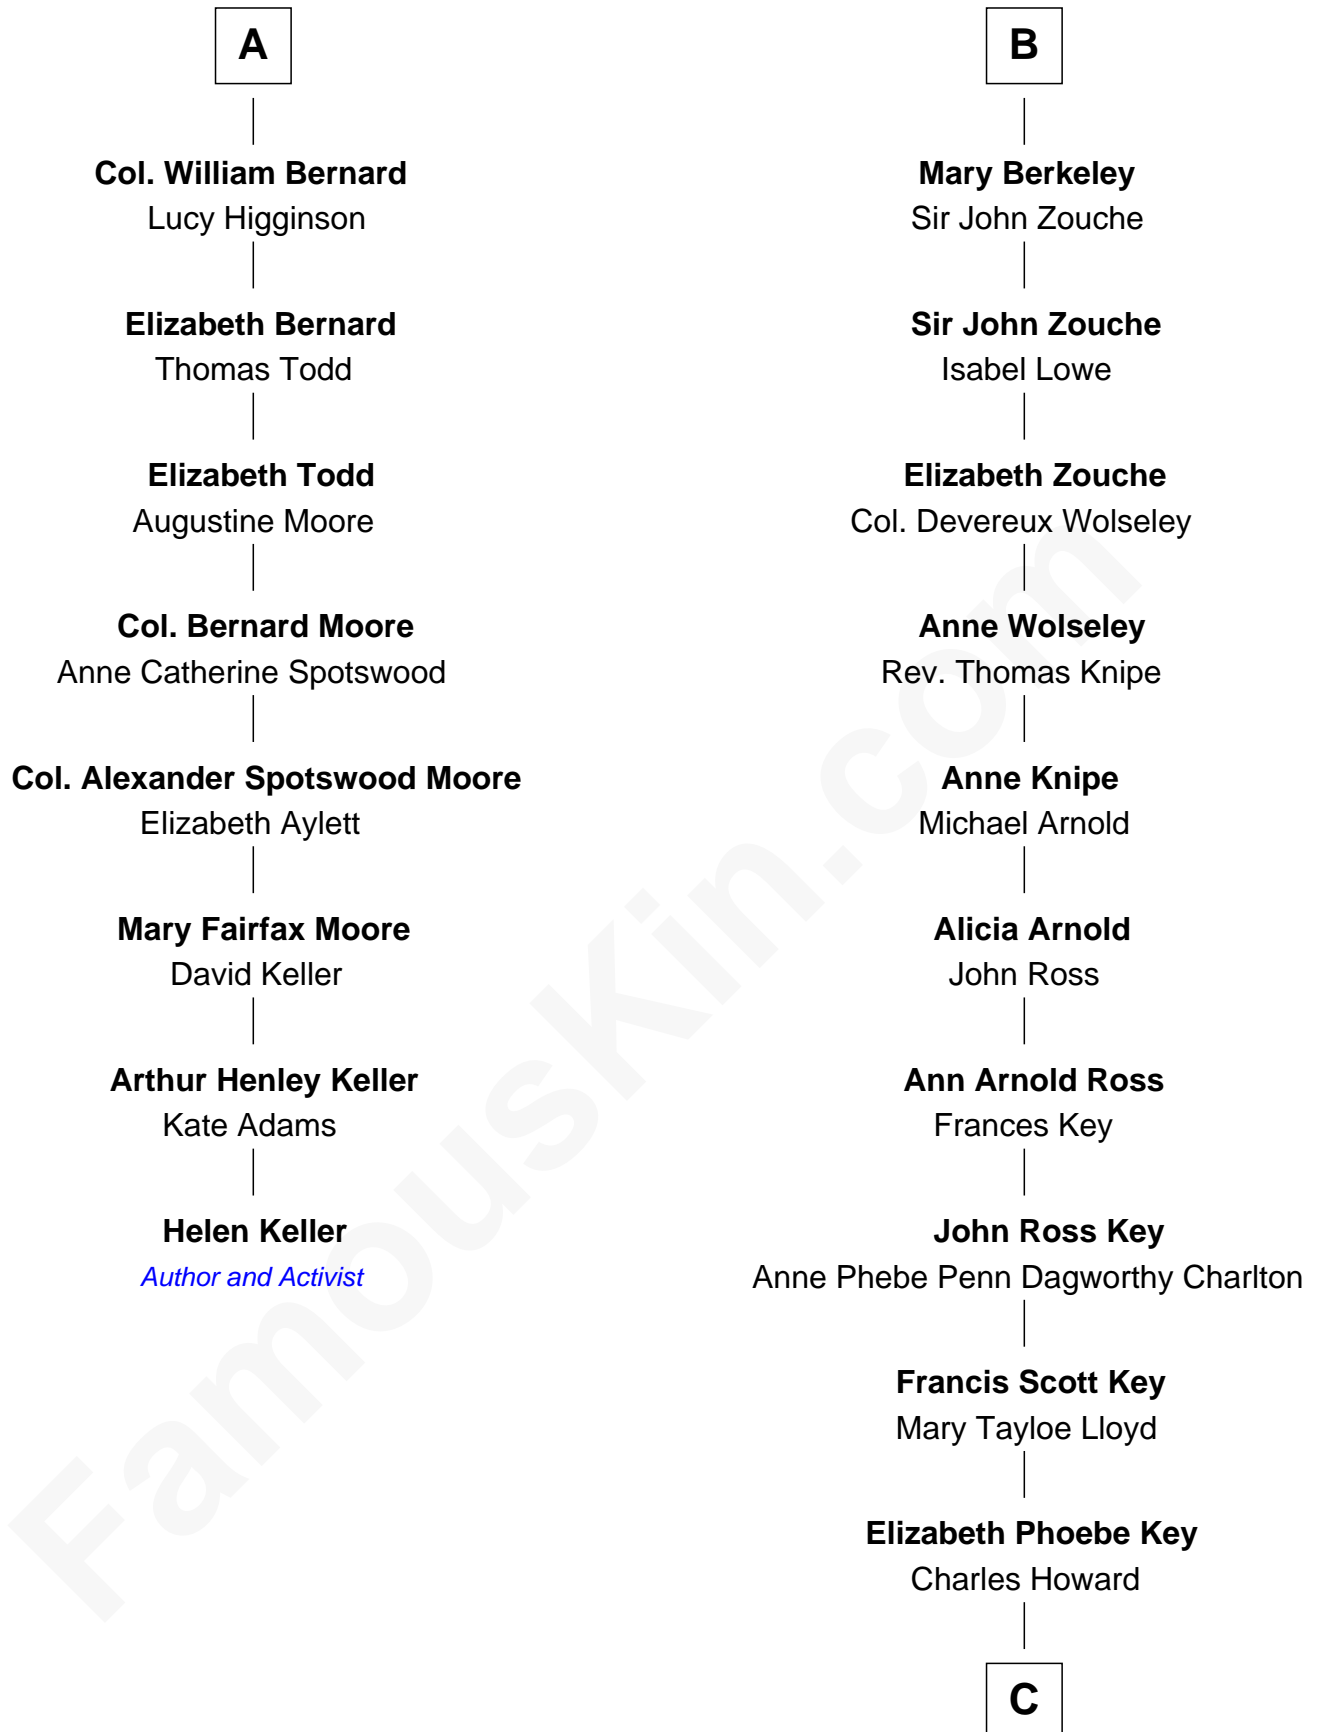

# FamousKin.com Relationship Chart of

**Helen Keller**

*Author and Activist*

14th cousin 4 times removed of

**Thomas Hunt Morgan**

*Nobel Prize Winner in Physiology or Medicine*

C

Ellen Key Howard  
Charlton Hunt Morgan

Thomas Hunt Morgan  
*Nobel Prize Winner*

FamousKin.com