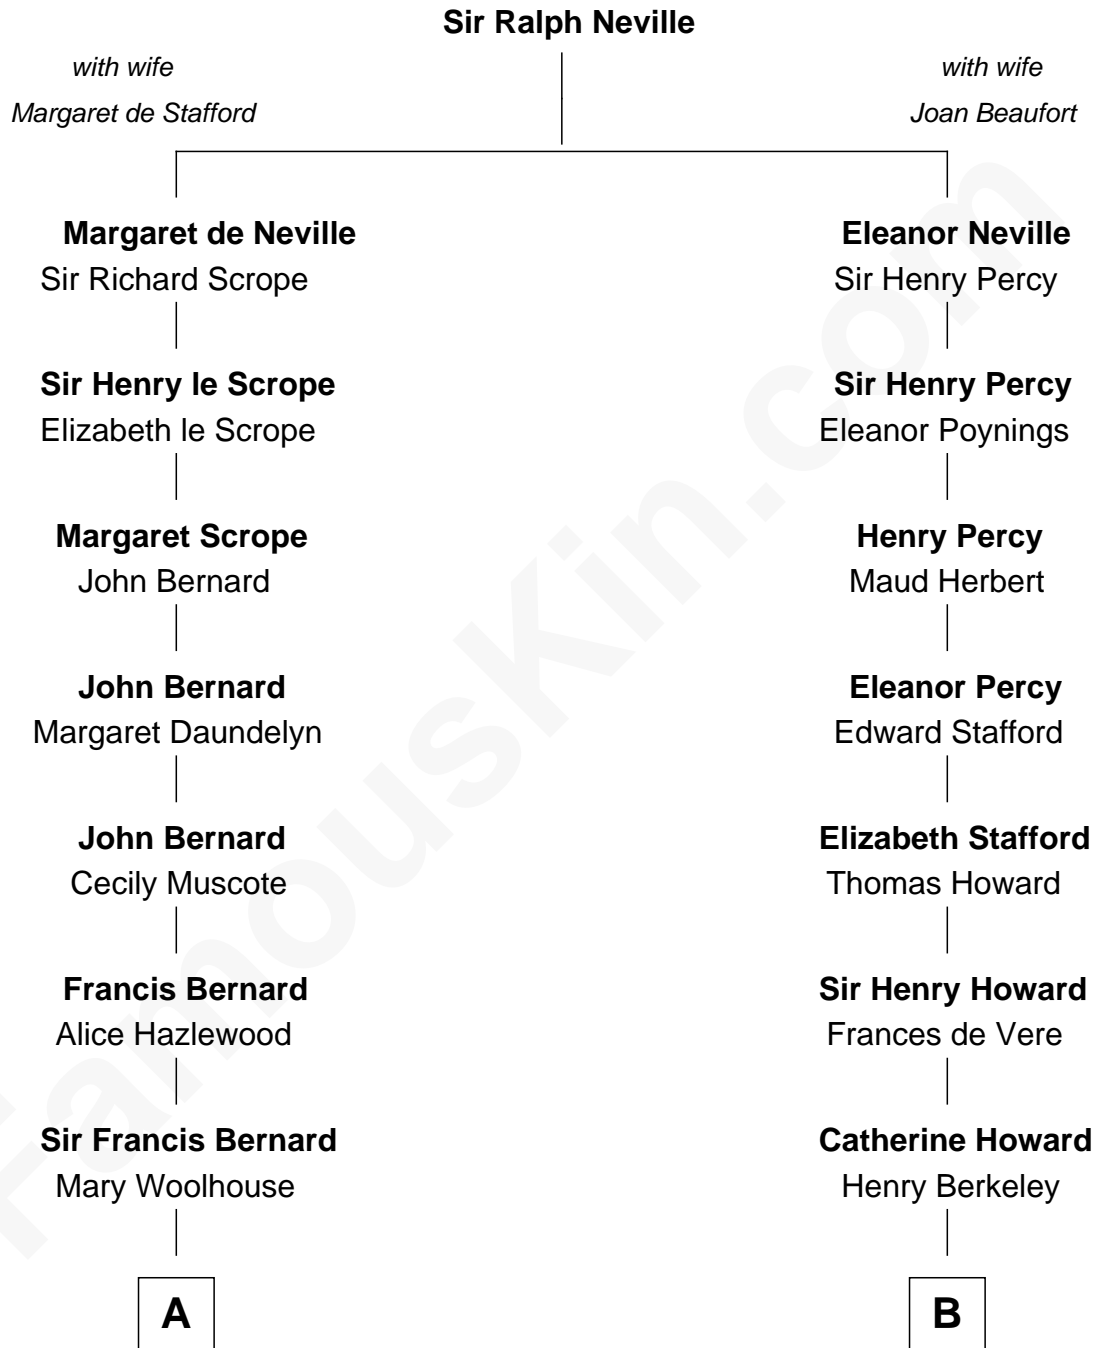

# FamousKin.com Relationship Chart of

**Helen Keller**

*Author and Activist*

14th cousin 4 times removed of

**Thomas Hunt Morgan**

*Nobel Prize Winner in Physiology or Medicine*

C

Ellen Key Howard  
Charlton Hunt Morgan

Thomas Hunt Morgan  
*Nobel Prize Winner*

FamousKin.com