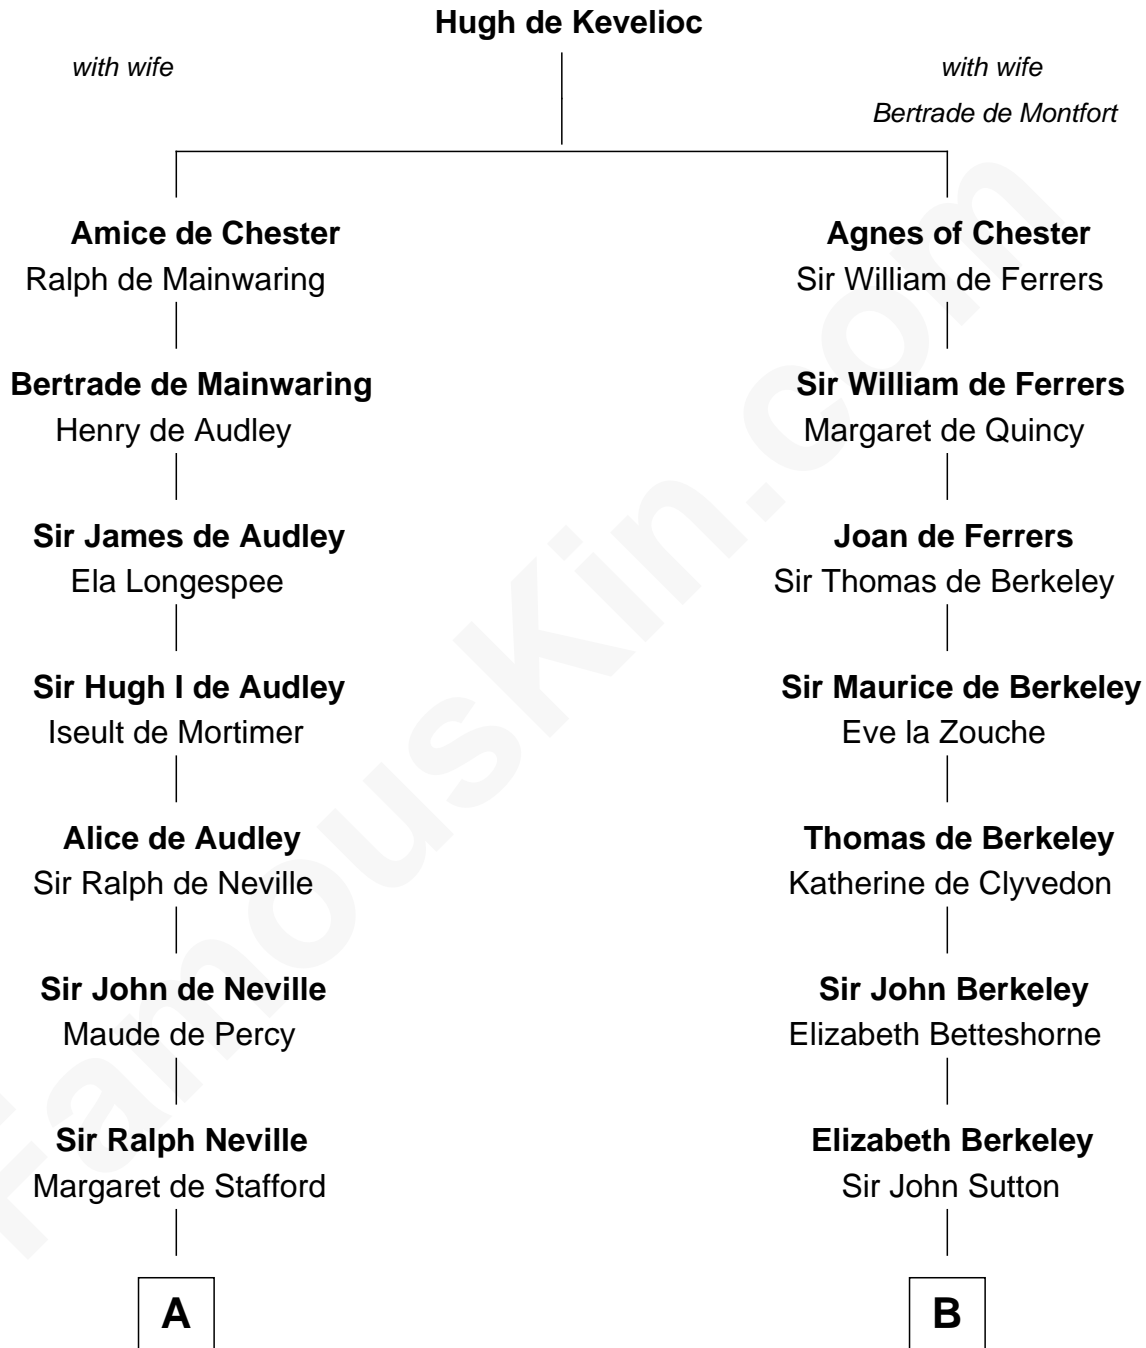

FamousKin.com Relationship Chart of

Helen Keller

Author and Activist

19th cousin 2 times removed of

Marjorie Post

Founder of General Foods

C

Col. Bernard Moore
Anne Catherine Spotswood

Col. Alexander Spotswood Moore
Elizabeth Aylett

Mary Fairfax Moore
David Keller

Arthur Henley Keller
Kate Adams

Helen Keller
Author and Activist

D

Caroline Cushman Lathrop
Charles Rollin Post

Charles William Post
Elle Letitia Merriweather