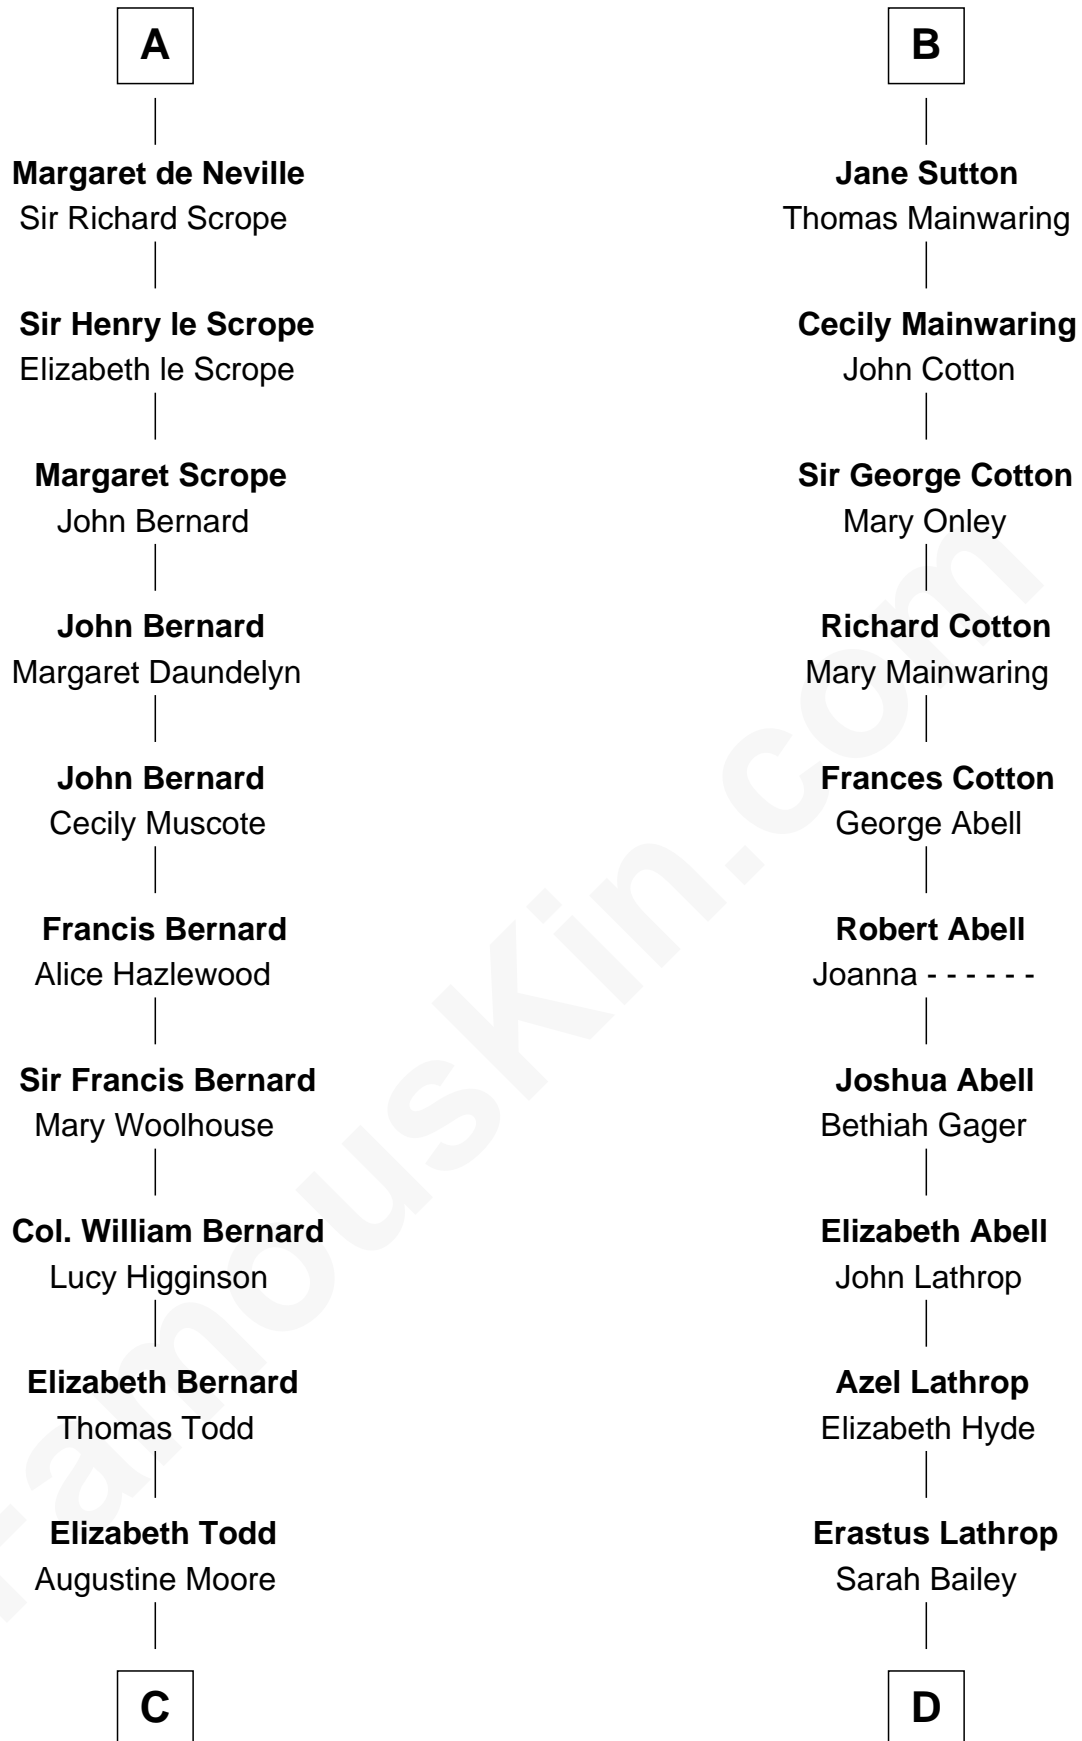

FamousKin.com Relationship Chart of

Helen Keller

Author and Activist

19th cousin 2 times removed of

Marjorie Post

Founder of General Foods

C

Col. Bernard Moore
Anne Catherine Spotswood

Col. Alexander Spotswood Moore
Elizabeth Aylett

Mary Fairfax Moore
David Keller

Arthur Henley Keller
Kate Adams

Helen Keller
Author and Activist

D

Caroline Cushman Lathrop
Charles Rollin Post

Charles William Post
Elle Letitia Merriweather