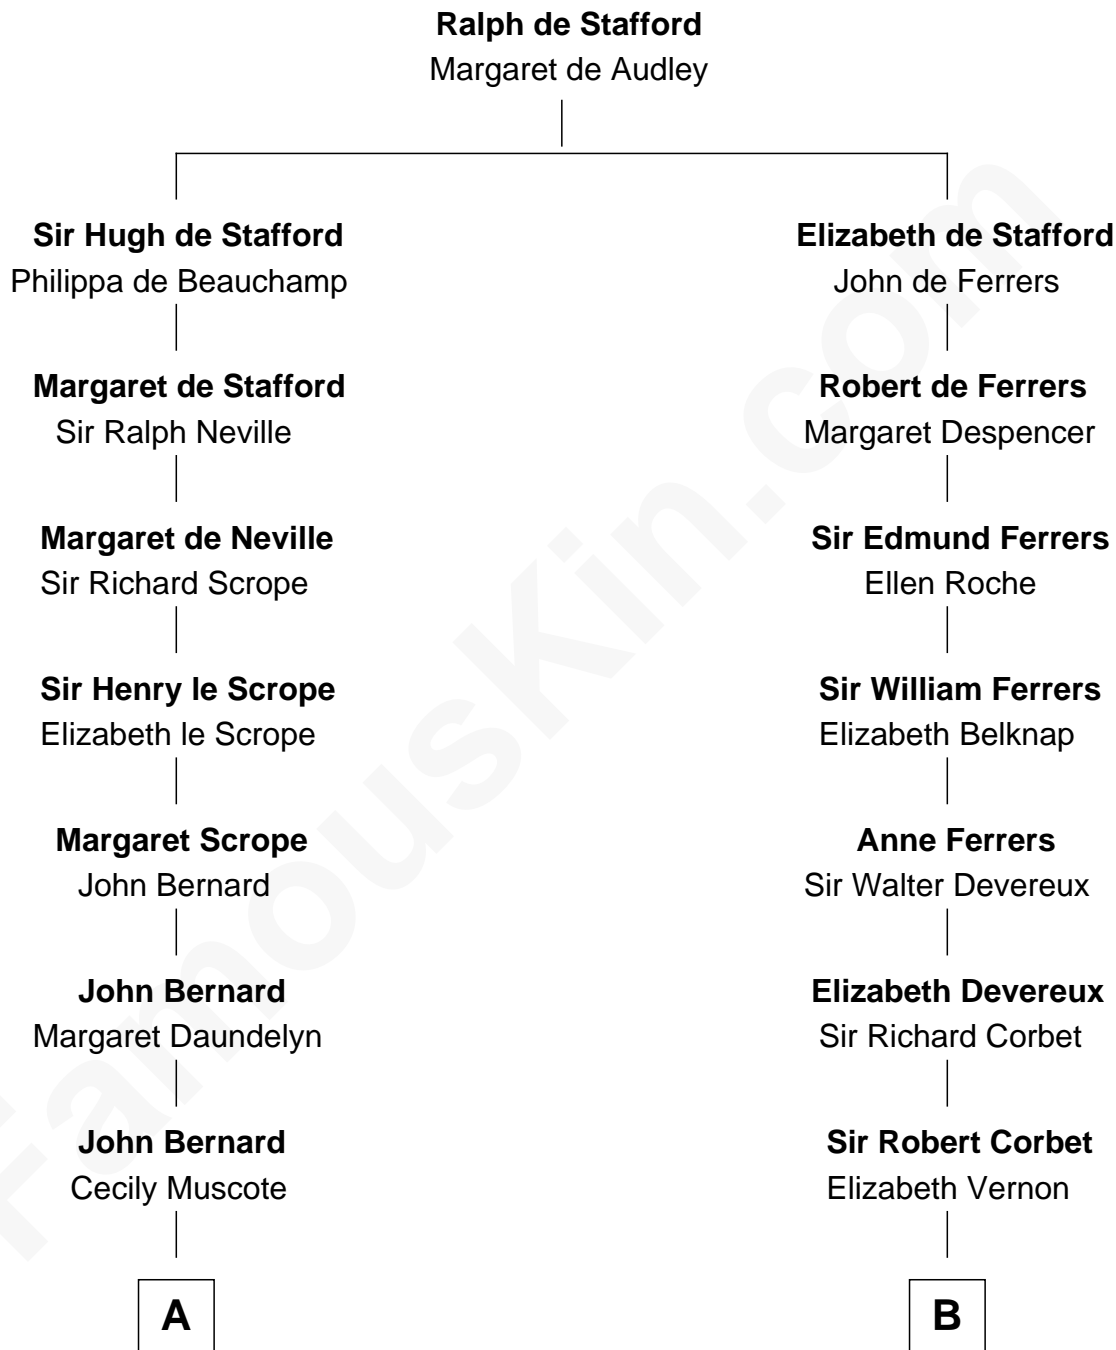

FamousKin.com Relationship Chart of

Helen Keller

Author and Activist

16th cousin 2 times removed of

Marjorie Post

Founder of General Foods

C

Charles William Post
Elle Letitia Merriweather

Marjorie Post
Founder of General Foods

FamousKin.com