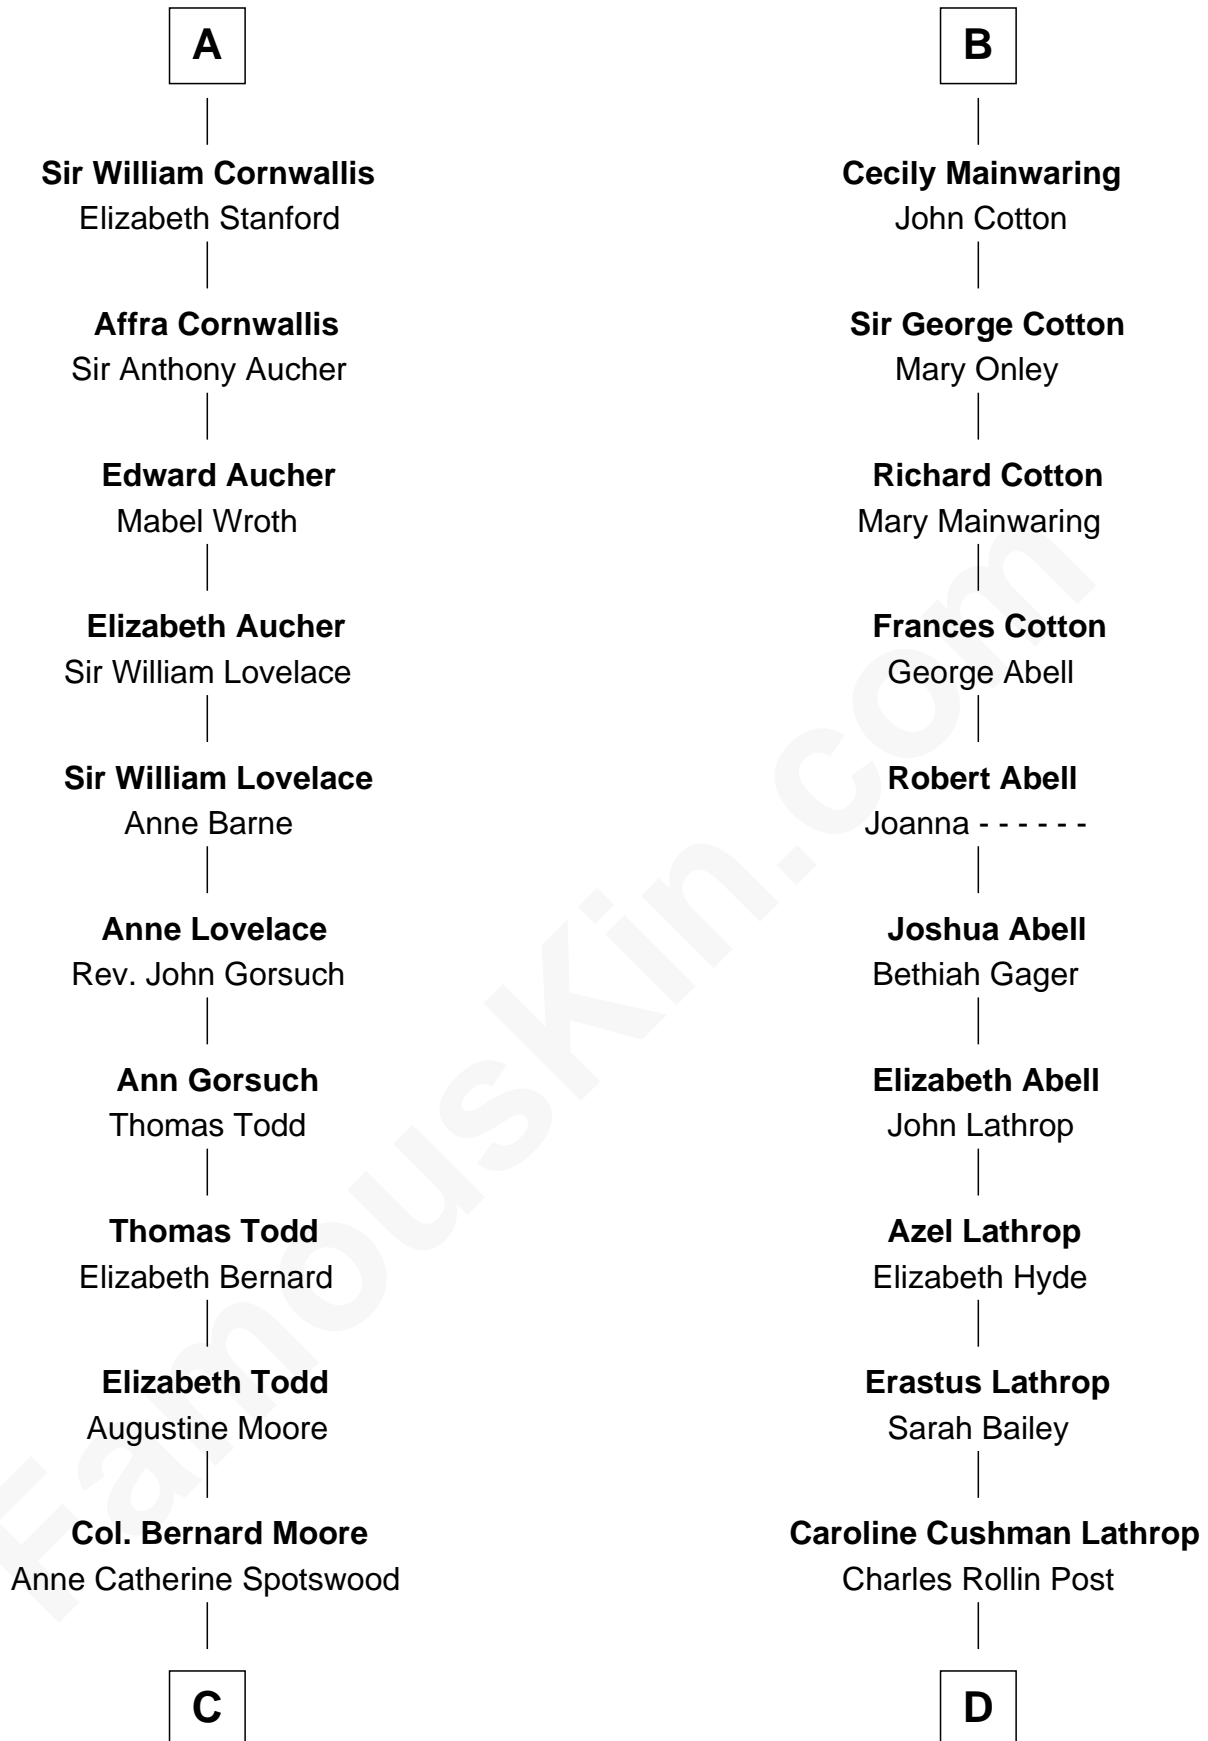

FamousKin.com Relationship Chart of

Helen Keller

Author and Activist

18th cousin 2 times removed of

Marjorie Post

Founder of General Foods

Sir Hugh le Despencer

Isabella de Beauchamp

Constance Blount

Sir John Sutton

Elizabeth Berkeley

Jane Sutton

Thomas Mainwaring

B

C

Col. Alexander Spotswood Moore

Elizabeth Aylett

Mary Fairfax Moore

David Keller

Arthur Henley Keller

Kate Adams

Helen Keller

Author and Activist

D