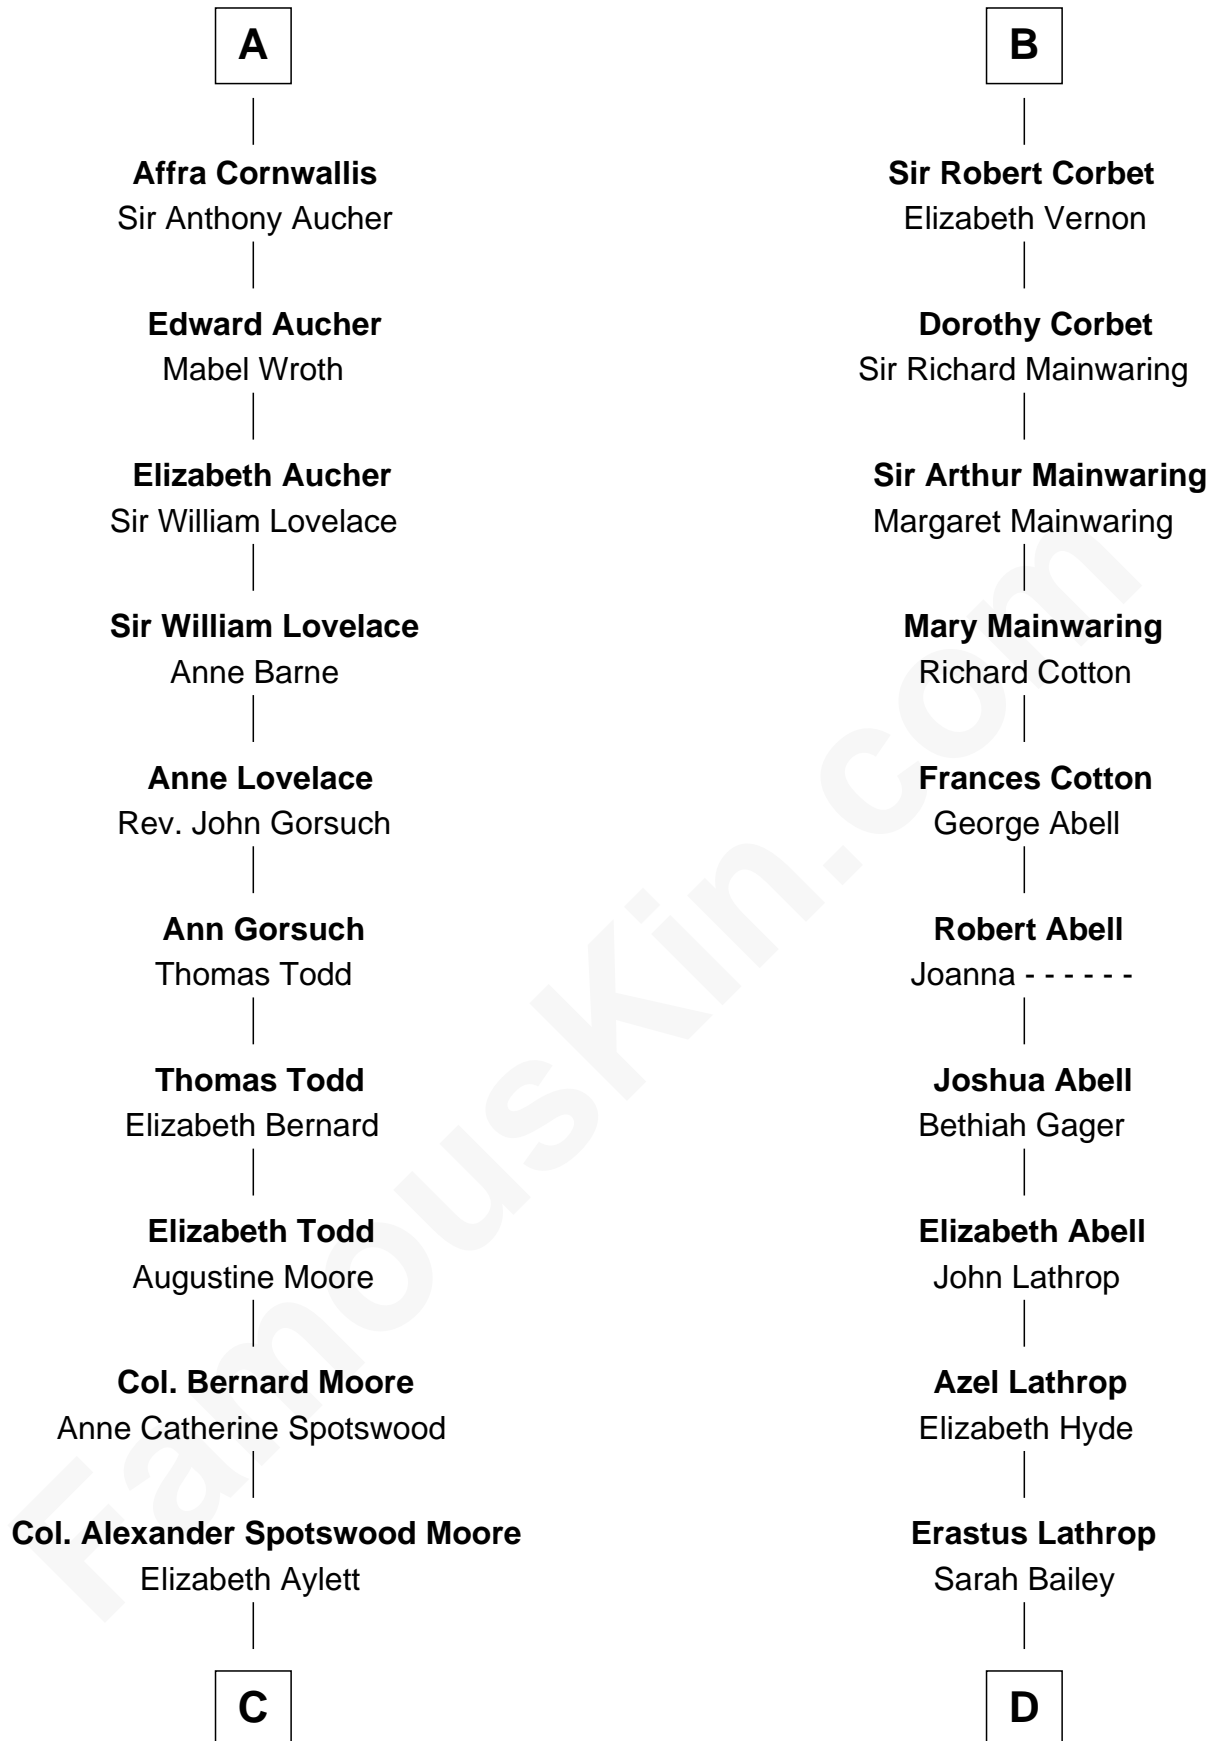

FamousKin.com Relationship Chart of

Helen Keller

Author and Activist

19th cousin of

Marjorie Post

Founder of General Foods

Hugh le Despencer

Eleanor de Clare

Elizabeth Belknap

Anne Ferrers

Sir Walter Devereux

Elizabeth Devereux

Sir Richard Corbet

B

C

Mary Fairfax Moore

David Keller

Arthur Henley Keller

Kate Adams

Helen Keller

Author and Activist

D

Caroline Cushman Lathrop

Charles Rollin Post