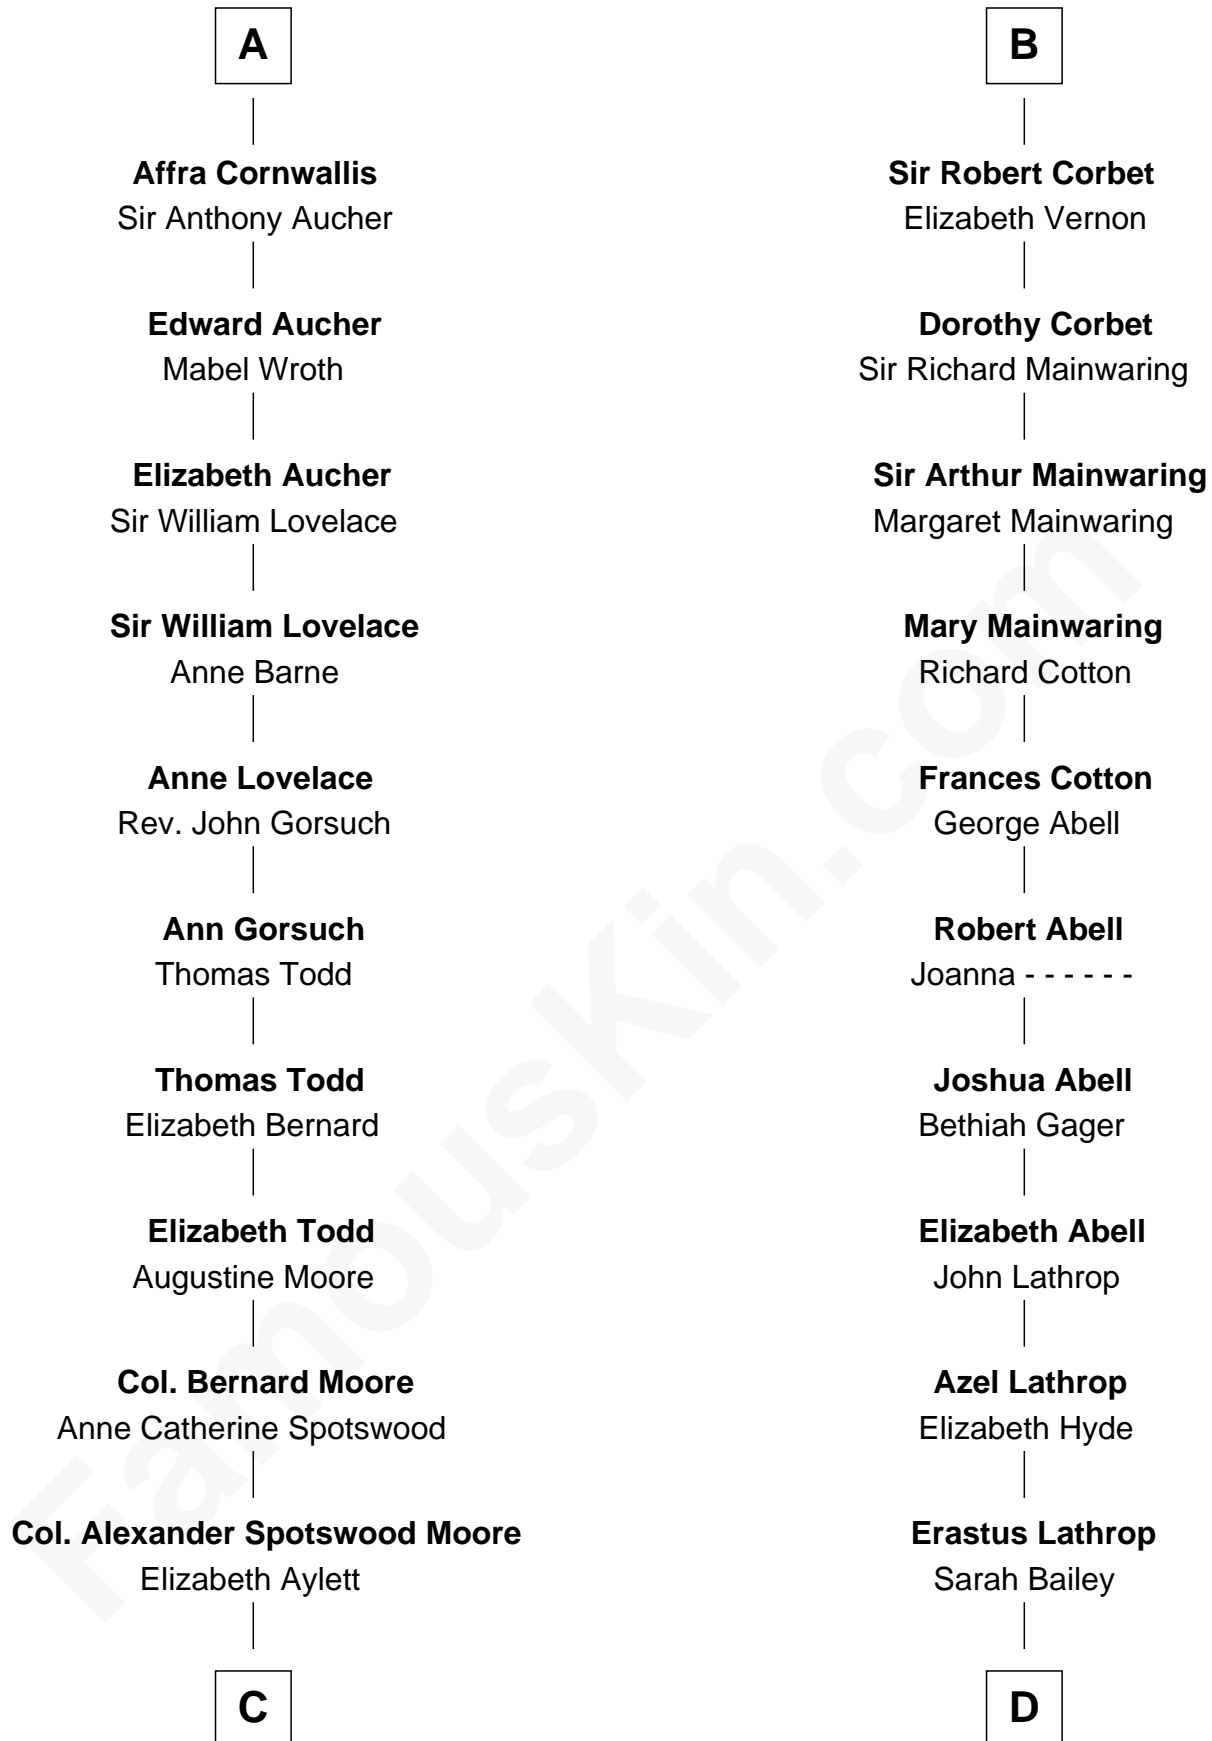

FamousKin.com Relationship Chart of

Helen Keller

Author and Activist

18th cousin 1 time removed of

C. W. Post

Founder of Post Cereals

Hugh le Despencer

Eleanor de Clare

Anne Pashley

Edward Tyrrell

Philippa Tyrrell

Thomas Cornwallis

Sir William Cornwallis

Elizabeth Stanford

A

Sir Edward le Despencer

Anne de Ferrers

Edward Despencer

Elizabeth Burghersh

Margaret Despencer

Robert de Ferrers

Sir Edmund Ferrers

Ellen Roche

Sir William Ferrers

Elizabeth Belknap

Anne Ferrers

Sir Walter Devereux

Elizabeth Devereux

Sir Richard Corbet

B

FamousKin.com