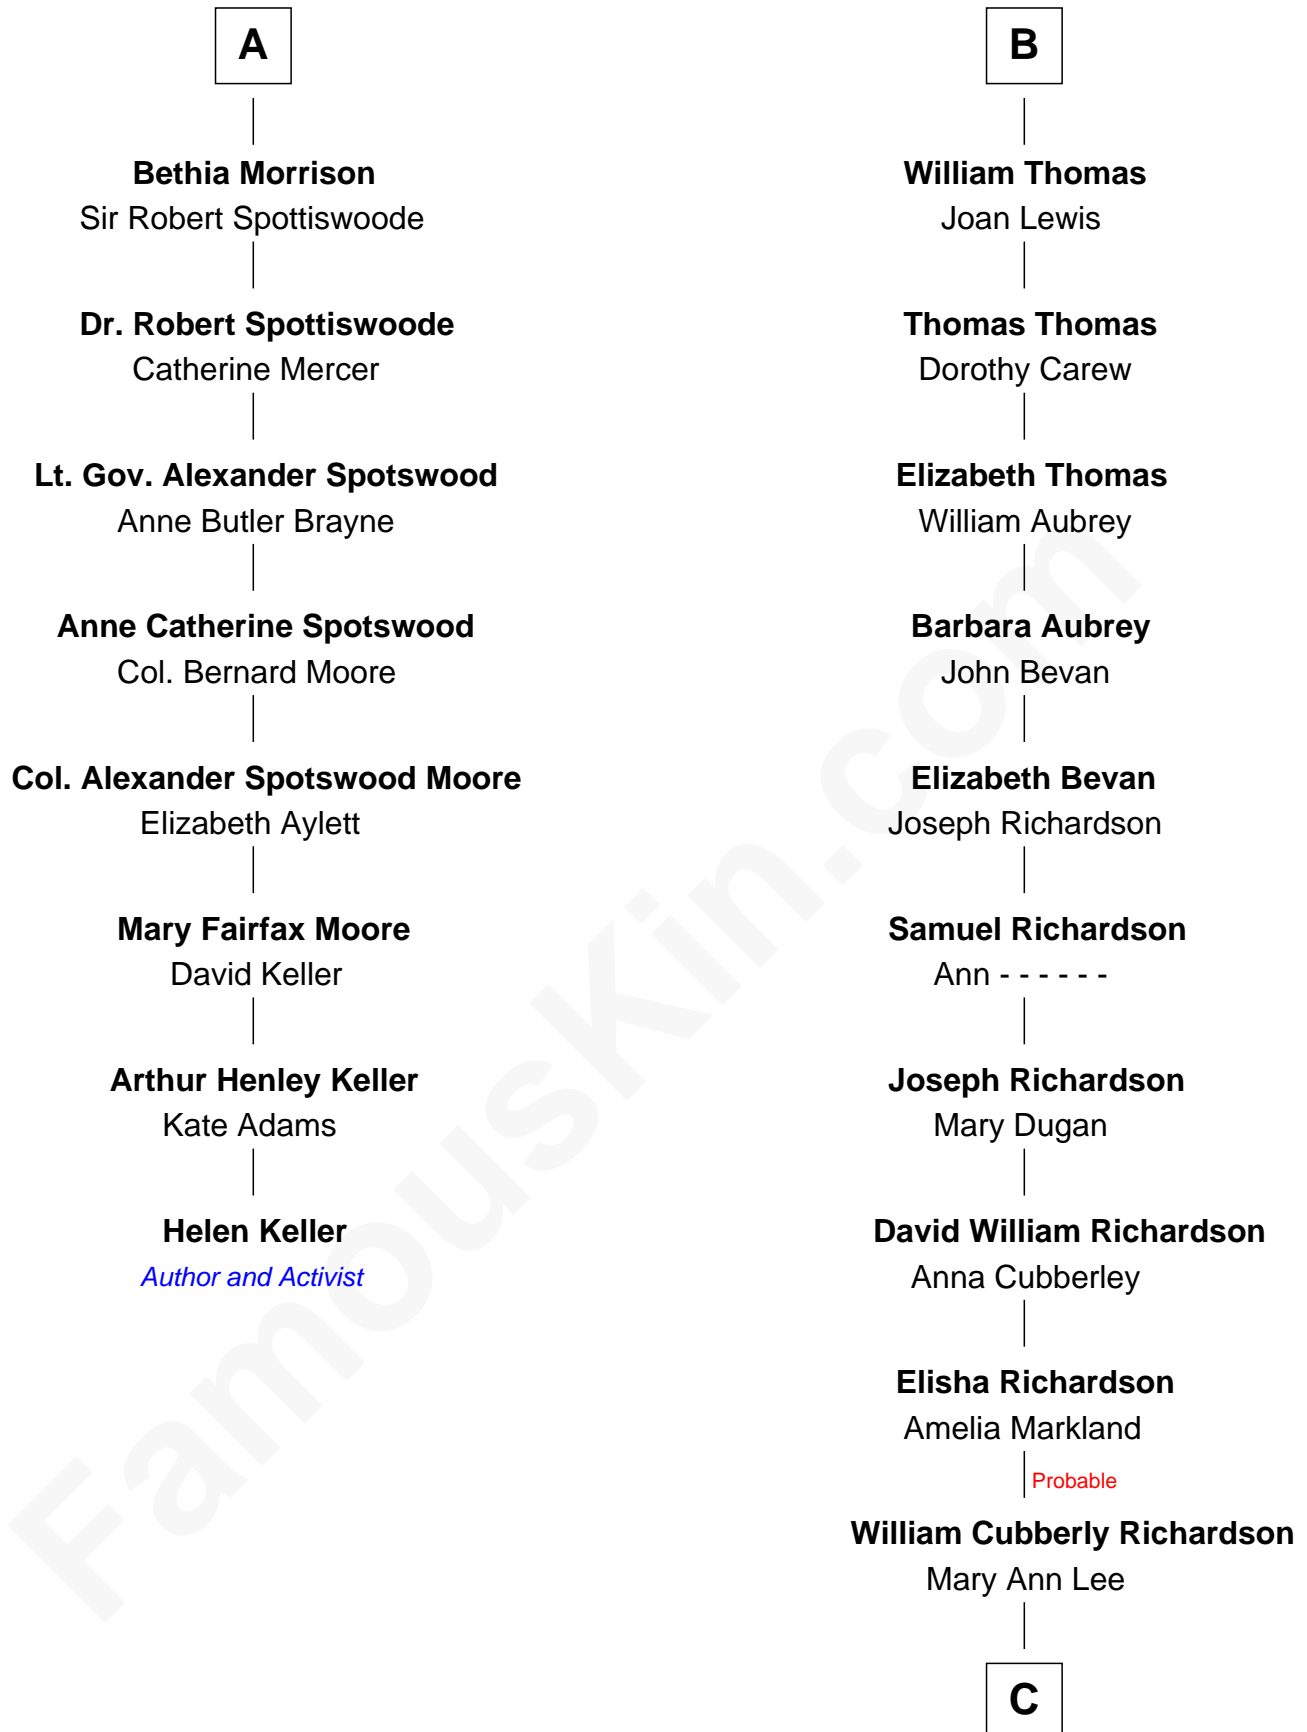

FamousKin.com Relationship Chart of

Helen Keller

Author and Activist

14th cousin 6 times removed of

Sally Ride

1st American Woman in Space

John of Gaunt

Katherine Roet

Isabel Arbuthnott

Sir Robert Maule

William Maule

Bethia Guthrie

Eleanor Maule

Sir Alexander Morrison

A

Henry Beaufort

Jane Beaufort

Sir Edward Stradling

Sir Henry Stradling

Elizabeth Herbert

Thomas Stradling

Janet Mathew

Sir Edward Stradling

Felice Gwyn Kemeys

Elizabeth Stradling

Edmund Morgan

Mary Morgan

John Thomas

B

C

Charles Everroad Richardson

Blanche Gibson