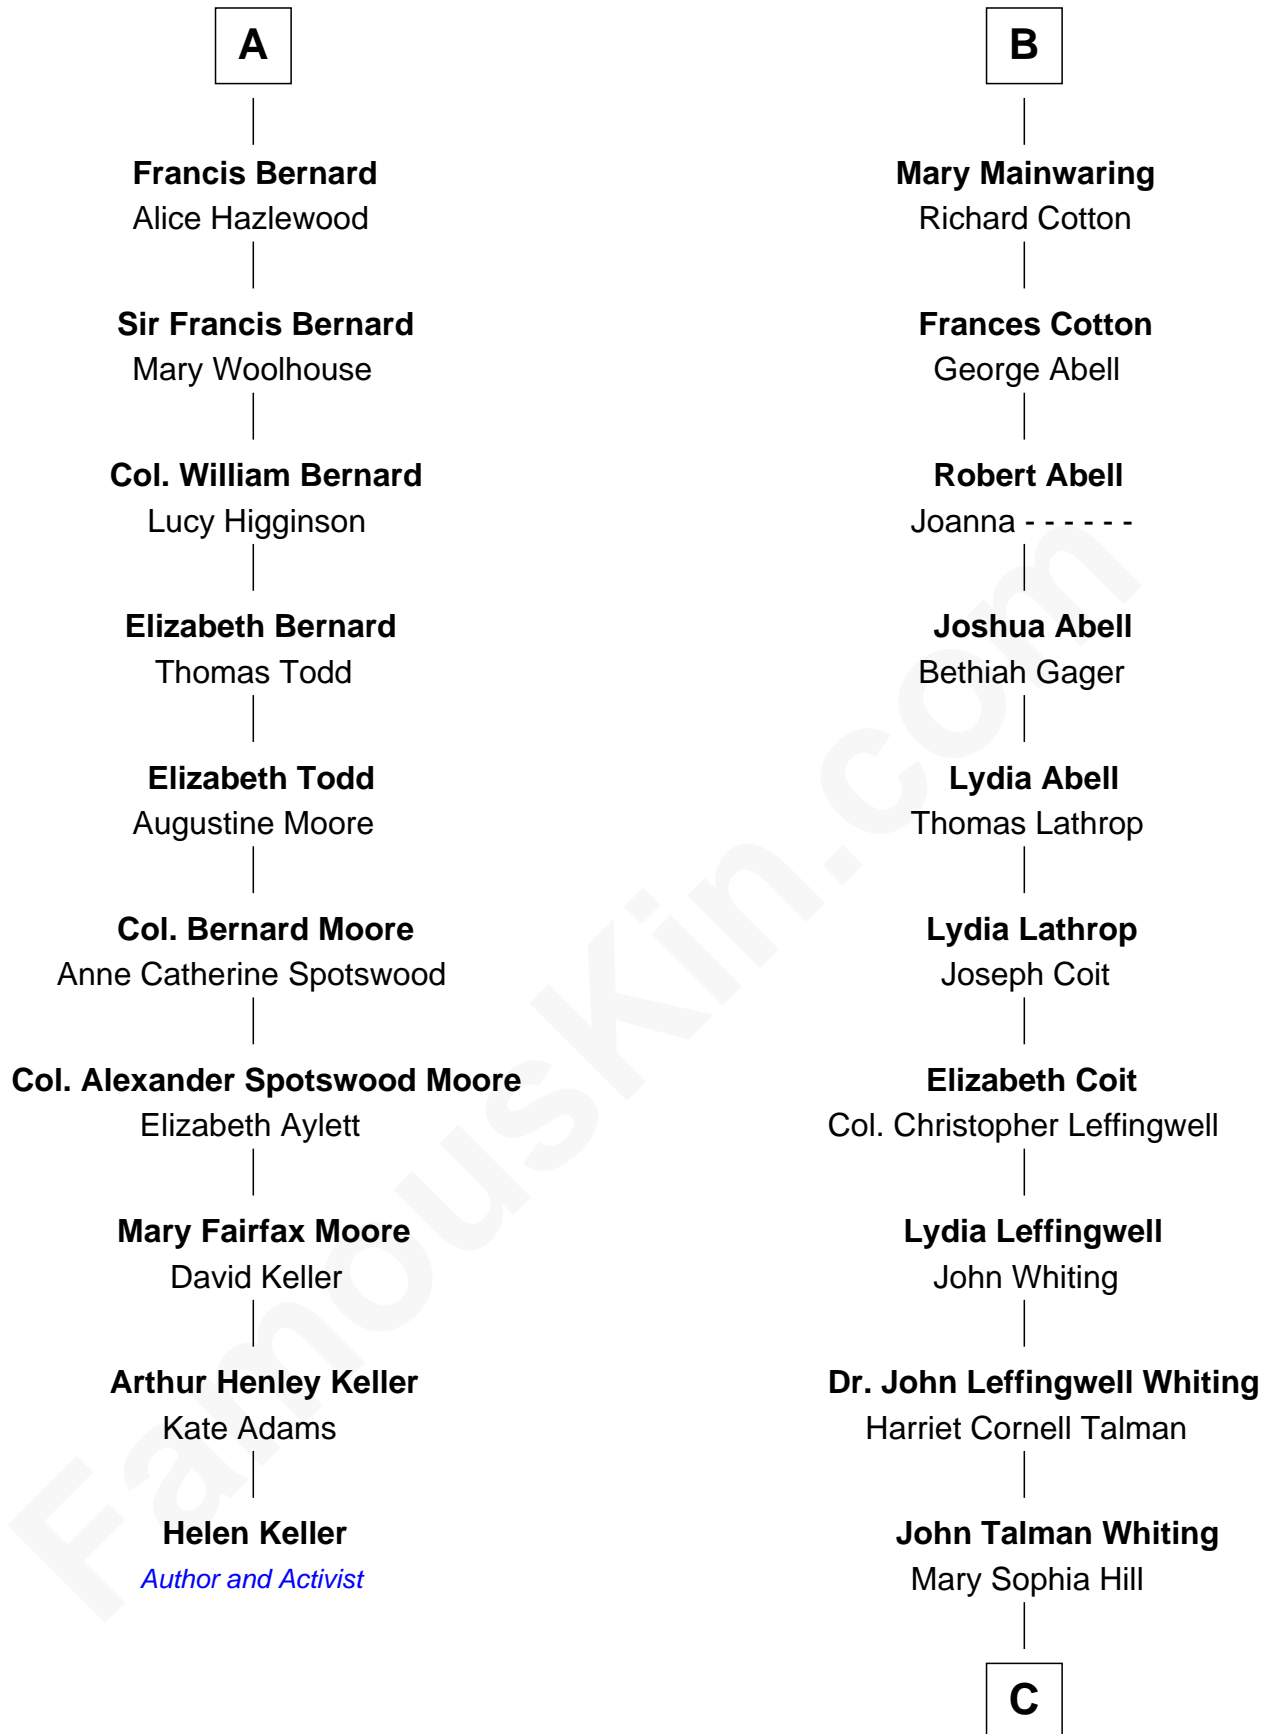

# FamousKin.com Relationship Chart of

**Helen Keller**

*Author and Activist*

16th cousin 4 times removed of

**Adlai Stevenson III**

*U.S. Senator from Illinois*

**Sir Thomas de Beauchamp**

Katherine de Mortimer

Joan Fitzalan

**Joan Beauchamp**

James Butler

**Elizabeth Butler**

John Talbot

**Ann Talbot**

Sir Henry Vernon

**Elizabeth Vernon**

Sir Robert Corbet

**Dorothy Corbet**

Sir Richard Mainwaring

**Sir Arthur Mainwaring**

Margaret Mainwaring

**B**

**C**

—  
**Mary DeGama Whiting**