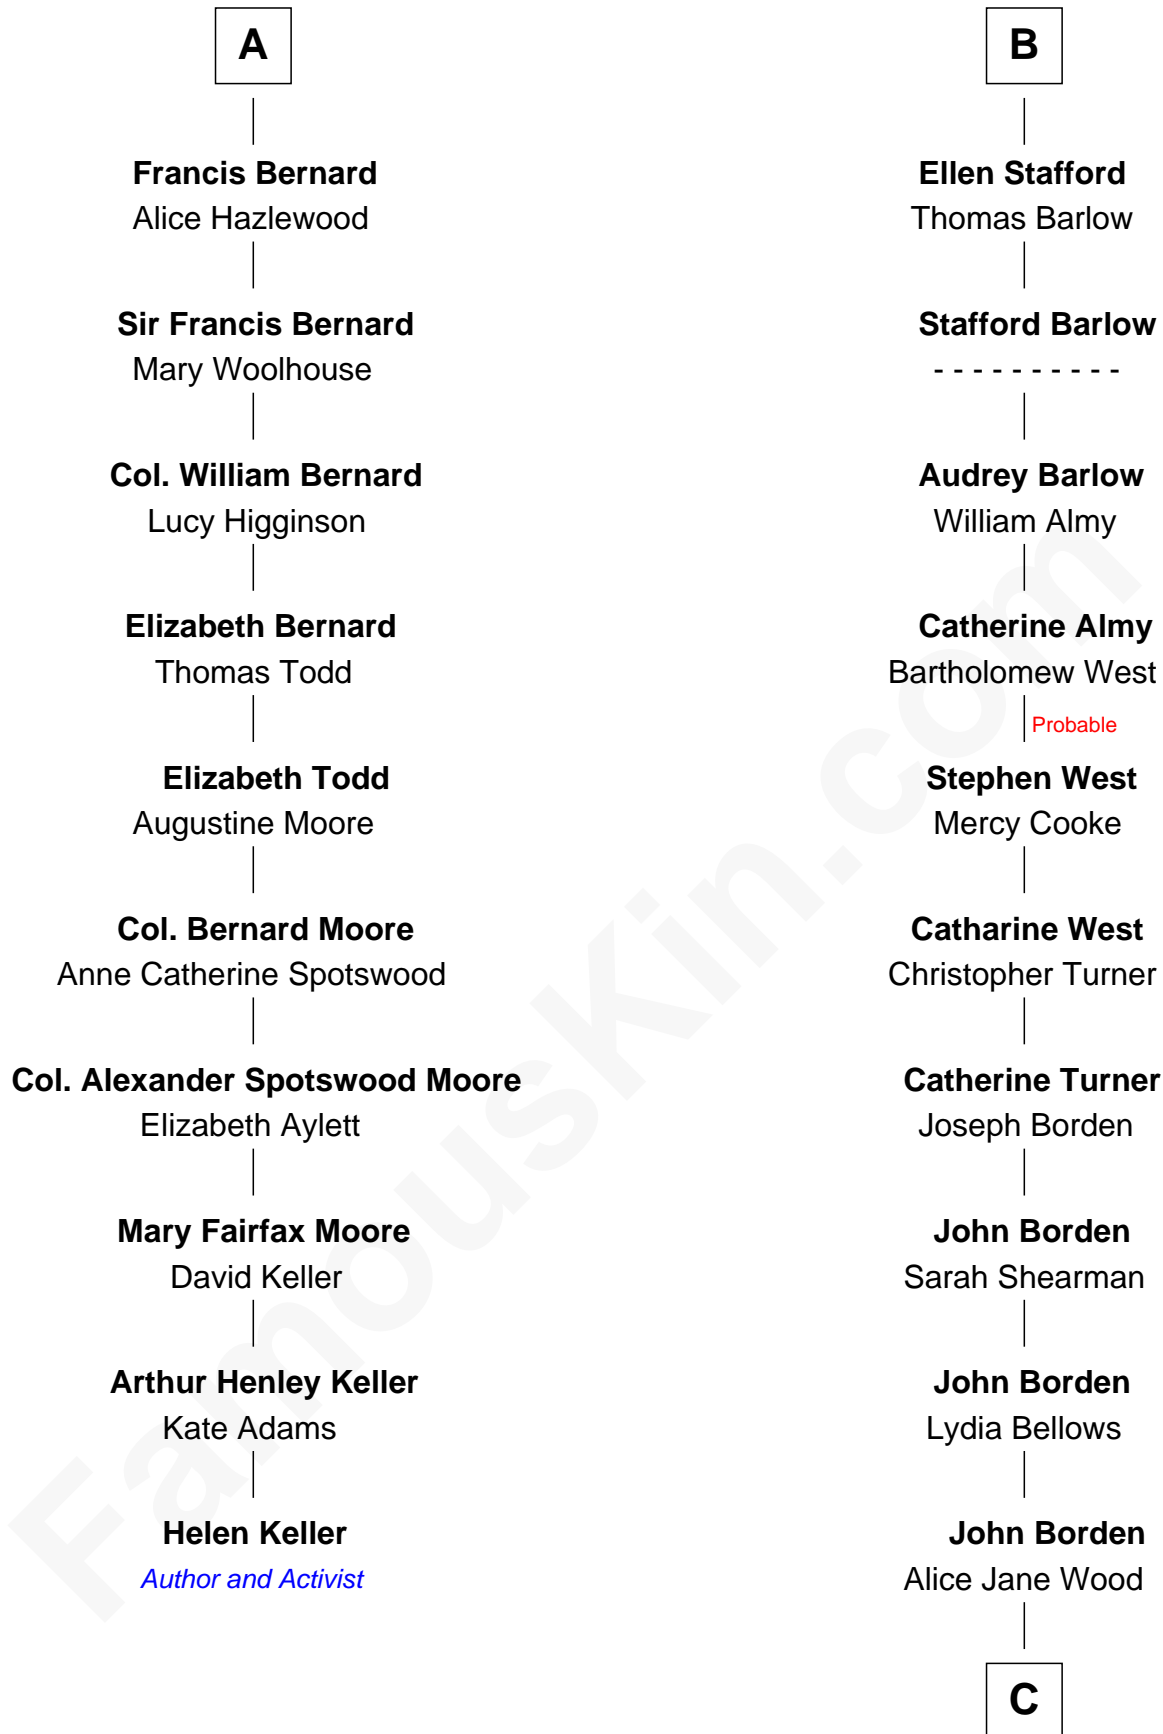

# FamousKin.com Relationship Chart of

**Helen Keller**

*Author and Activist*

16th cousin 4 times removed of

**Adlai Stevenson III**

*U.S. Senator from Illinois*

**Ralph de Stafford**

*with wife*  
*Margaret de Audley*

**Margaret de Neville**  
Sir Richard Scrope

**Sir Humphrey Stafford**  
Elizabeth Burdet

**Sir Henry le Scrope**  
Elizabeth le Scrope

**Sir Humphrey Stafford**  
Eleanor Aylesbury

**Margaret Scrope**  
John Bernard

**Humphrey Stafford**  
Katherine Fray

**John Bernard**  
Margaret Daundelyn

**Sir Humphrey Stafford**  
Margaret Fogge

**John Bernard**  
Cecily Muscote

**Sir Humphrey Stafford**  
Margaret Tame

**A**

**B**

**C**

**William Borden**  
Mary DeGama Whiting

**John Borden**  
Ellen Wallace Waller

**Ellen Borden**  
Adlai Ewing Stevenson

**Adlai Stevenson III**  
*U.S. Senator from Illinois*

FamousKin.com