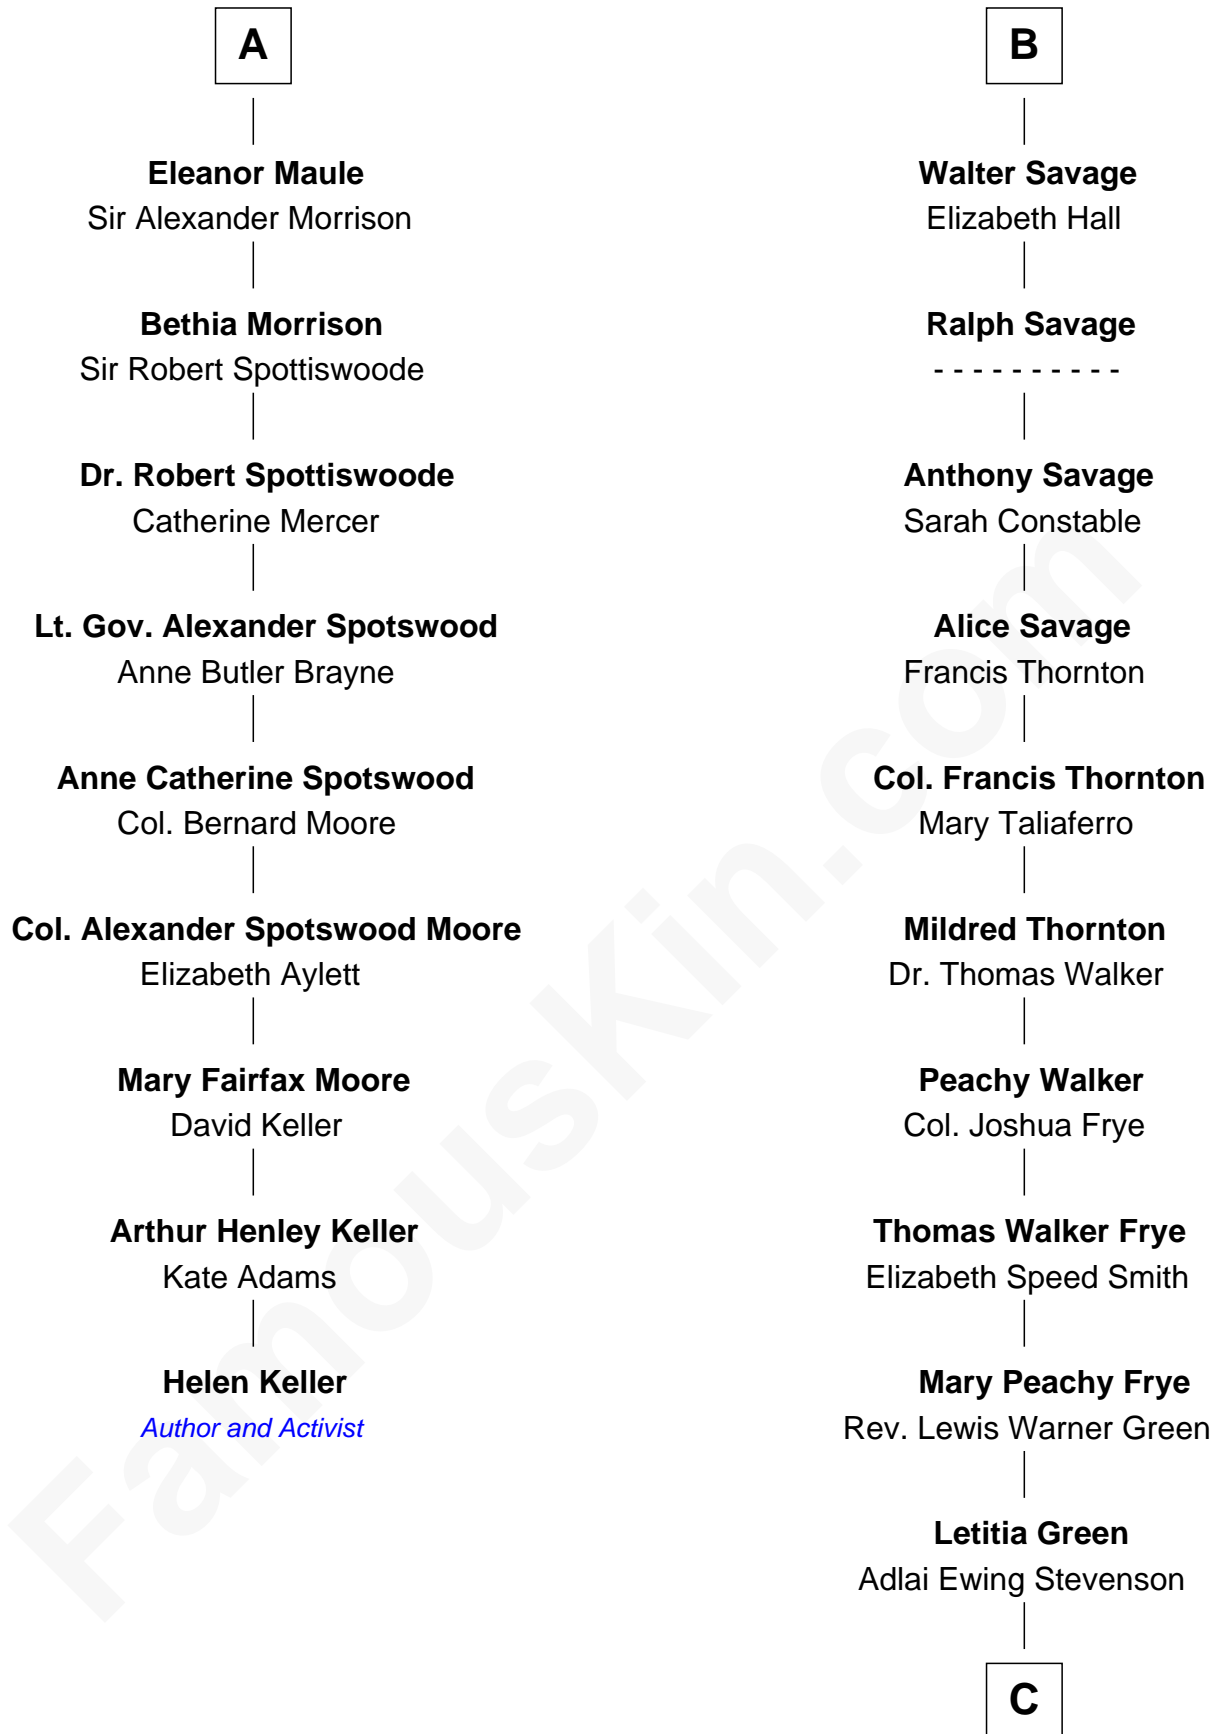

FamousKin.com Relationship Chart of

Helen Keller

Author and Activist

15th cousin 4 times removed of

Adlai Stevenson III

U.S. Senator from Illinois

C

—
Lewis Green Stevenson

Helen Louise Davis

—
Adlai Ewing Stevenson

Ellen Borden

—
Adlai Stevenson III

U.S. Senator from Illinois

FamousKin.com