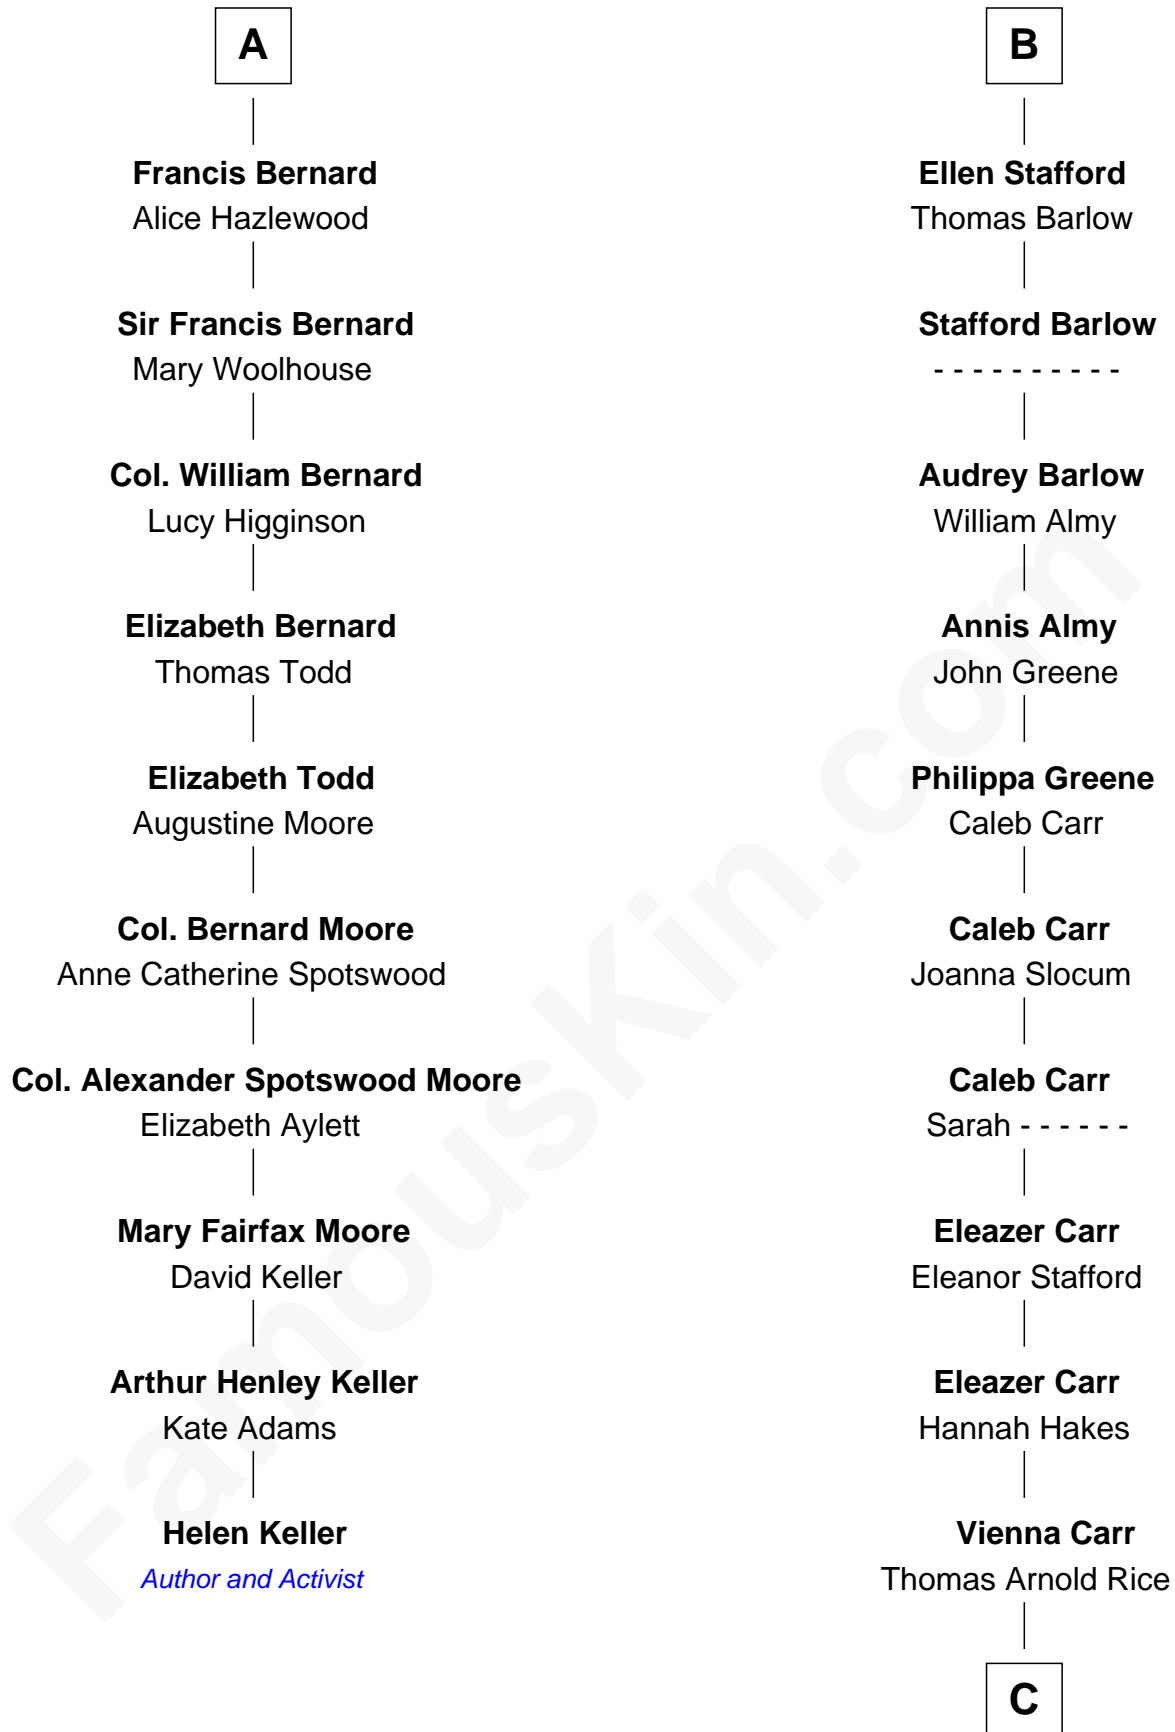

# FamousKin.com Relationship Chart of

**Helen Keller**

*Author and Activist*

16th cousin 4 times removed of

**Charlie Munger**

*Vice-Chairman of Berkshire Hathaway*

**Ralph de Stafford**

*with wife  
Margaret de Audley*

**Margaret de Neville**  
Sir Richard Scrope

**Sir Humphrey Stafford**  
Elizabeth Burdet

**Sir Henry le Scrope**  
Elizabeth le Scrope

**Sir Humphrey Stafford**  
Eleanor Aylesbury

**Margaret Scrope**  
John Bernard

**Humphrey Stafford**  
Katherine Fray

**John Bernard**  
Margaret Daundelyn

**Sir Humphrey Stafford**  
Margaret Fogge

**John Bernard**  
Cecily Muscote

**Sir Humphrey Stafford**  
Margaret Tame

**A**

**B**

C

**Caroline A. Rice**  
William H. Ingham

**Helen Vienna Ingham**  
Charles W. Russell

**Florence V. Russell**  
Alfred Case Munger

**Charlie Munger**

*Vice-Chairman of Berkshire Hathaway*