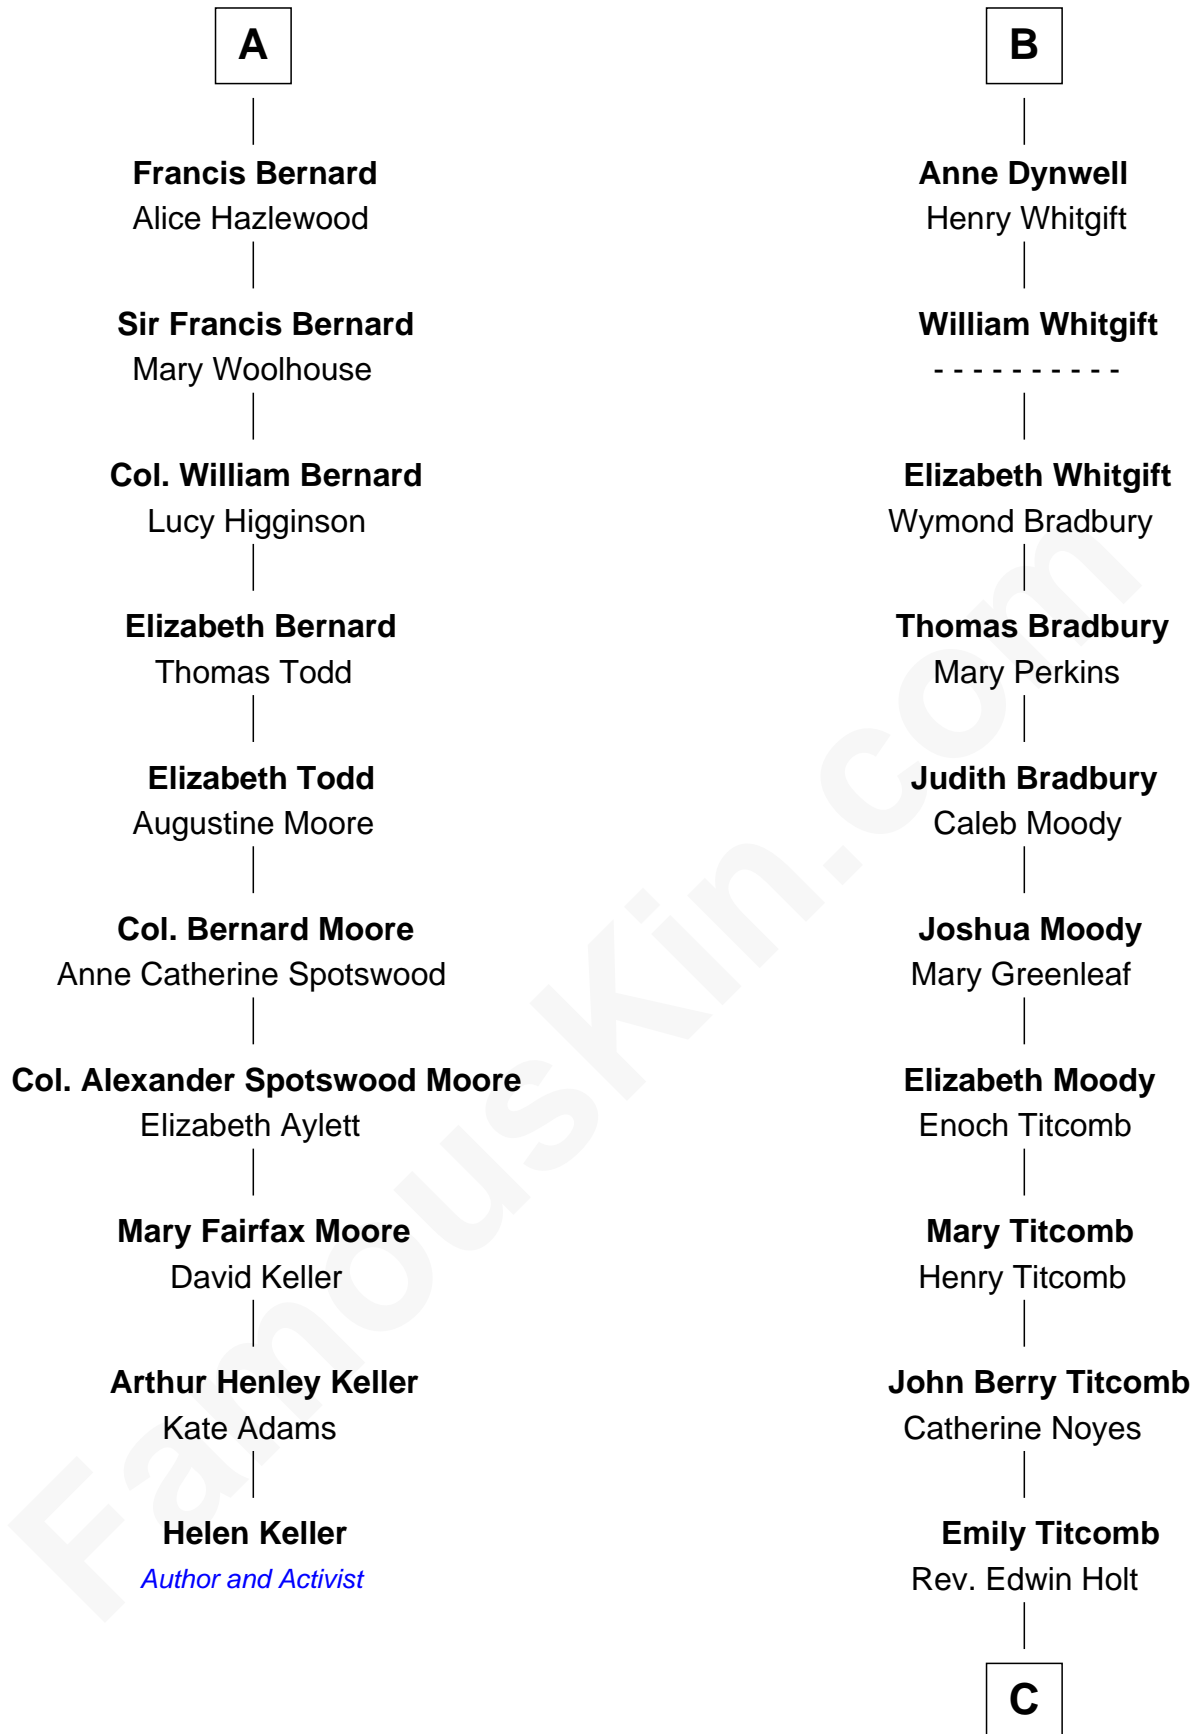

FamousKin.com

Relationship Chart of

Helen Keller

Author and Activist

16th cousin 5 times removed of

Linda Hamilton
TV and Movie Actress

C

Stephen P. Holt
Aurelia Morgan Grimes

Taylor Holt
Frances Kyle

Dr. Richard Huckstep Holt
Mildred Alberta Derby

Barbara Kyle Holt
Dr. Carroll Stanford Hamilton

Linda Hamilton
TV and Movie Actress