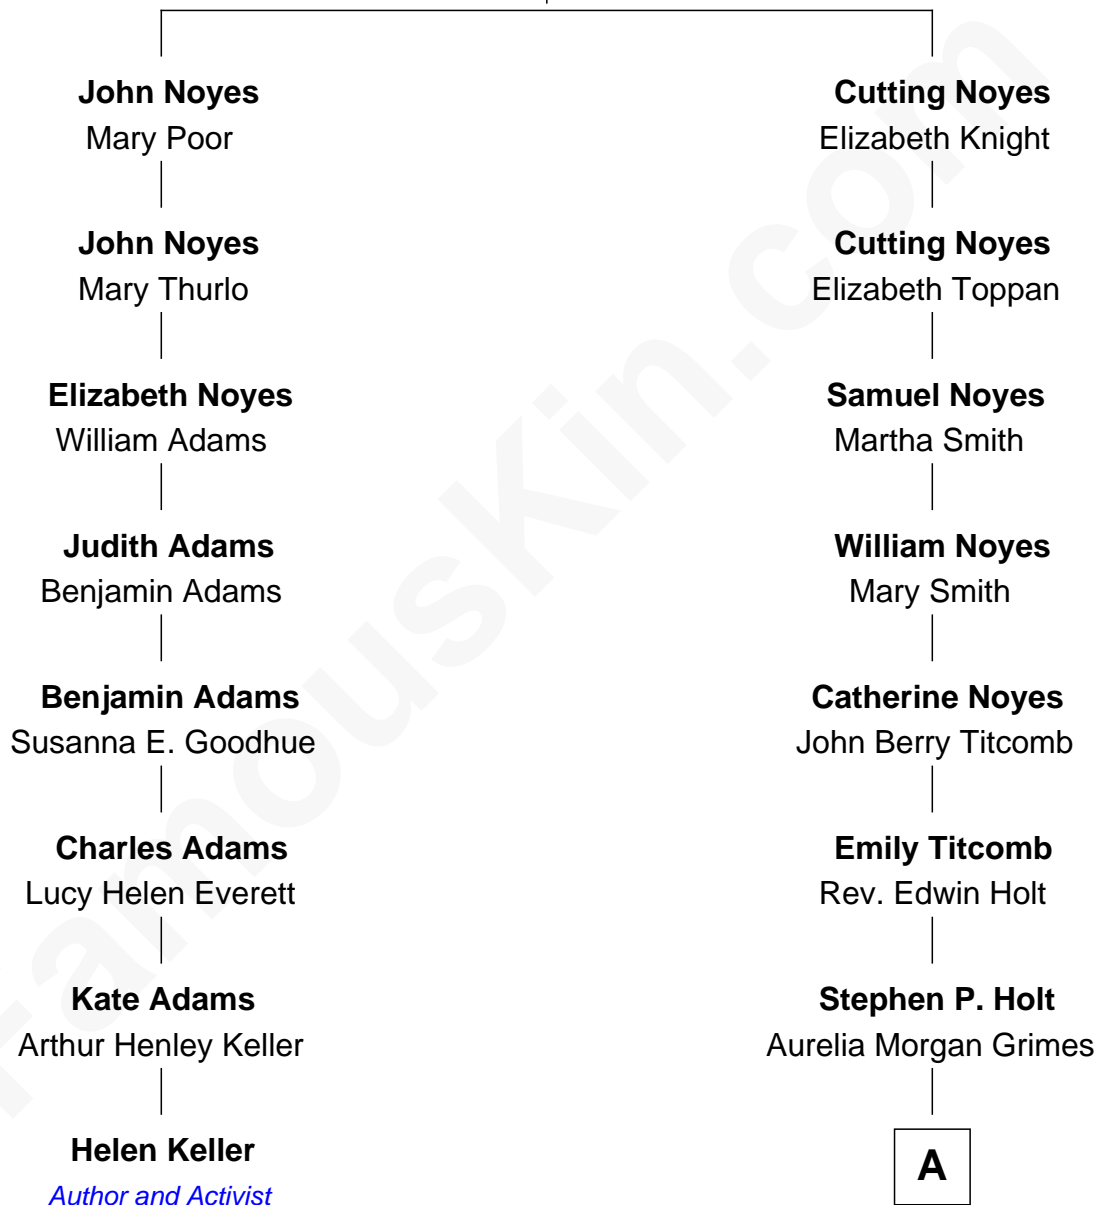

FamousKin.com Relationship Chart of

Helen Keller

Author and Activist

7th cousin 3 times removed of

Linda Hamilton

TV and Movie Actress

Nicholas Noyes

Mary Cutting

A

Taylor Holt
Frances Kyle

Dr. Richard Huckstep Holt
Mildred Alberta Derby

Barbara Kyle Holt
Dr. Carroll Stanford Hamilton

Linda Hamilton
TV and Movie Actress