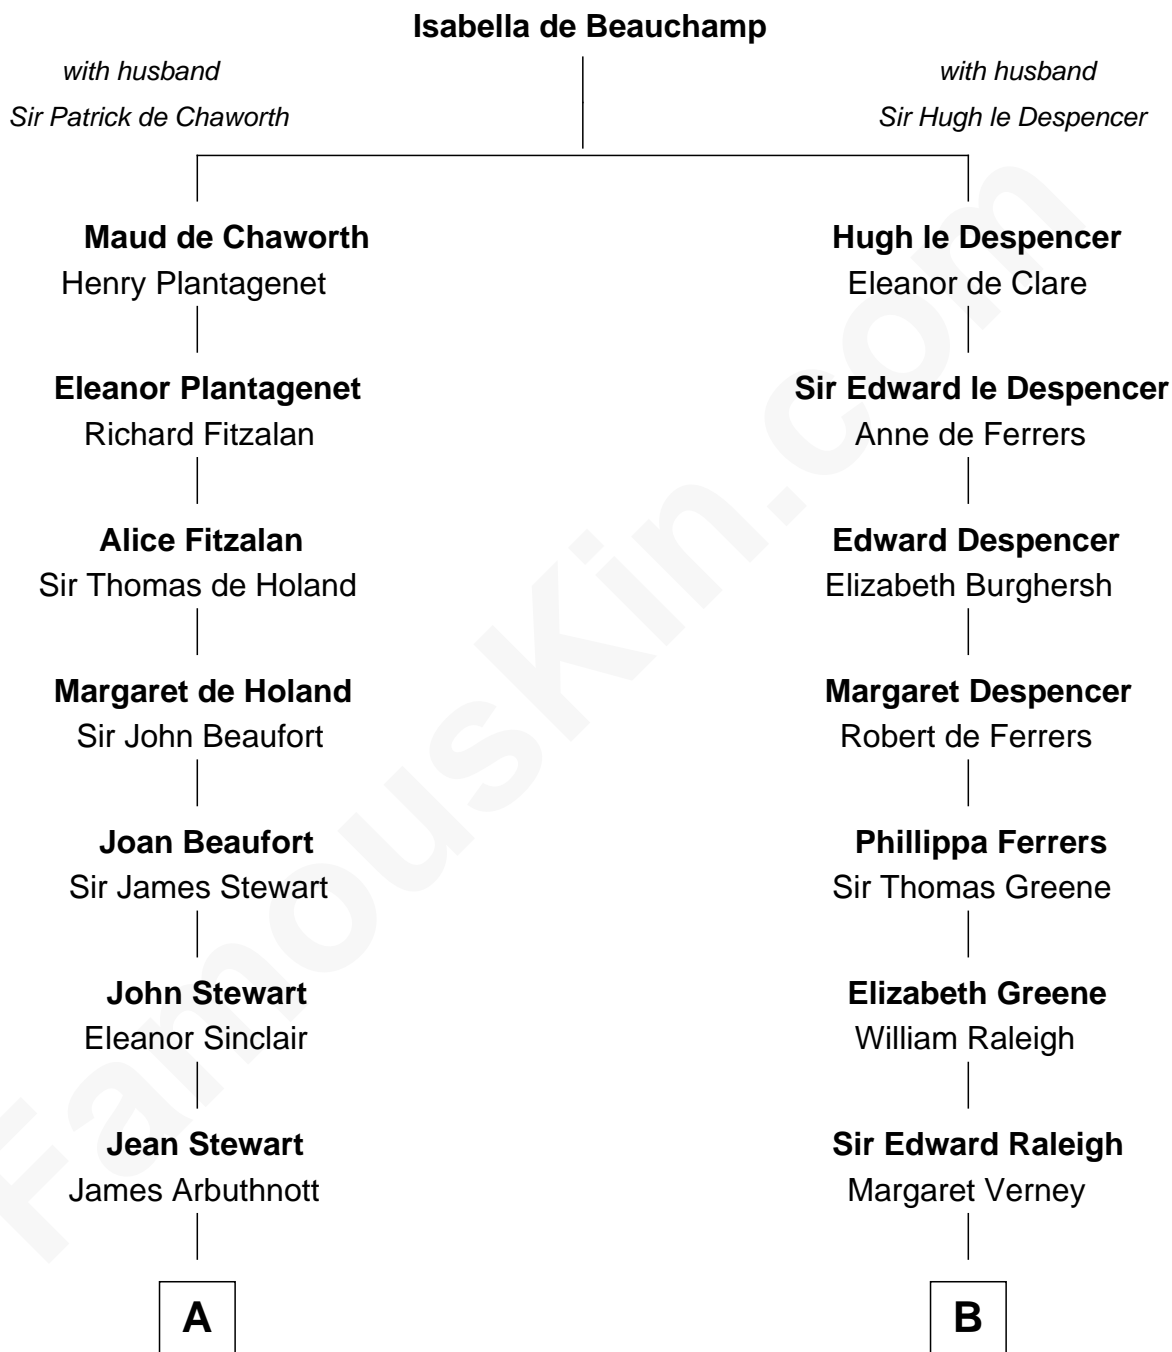

FamousKin.com Relationship Chart of

Helen Keller

Author and Activist

17th cousin 4 times removed of

Amelia Earhart

Aviation Pioneer

C

Dr. Ephraim Otis

Mary Cornell

Isaac Otis

Caroline Abigail Curtis

Alfred Gideon Otis

Amelia Josephine Harres

Amelia Otis

Edwin Stanton Earhart

Amelia Earhart