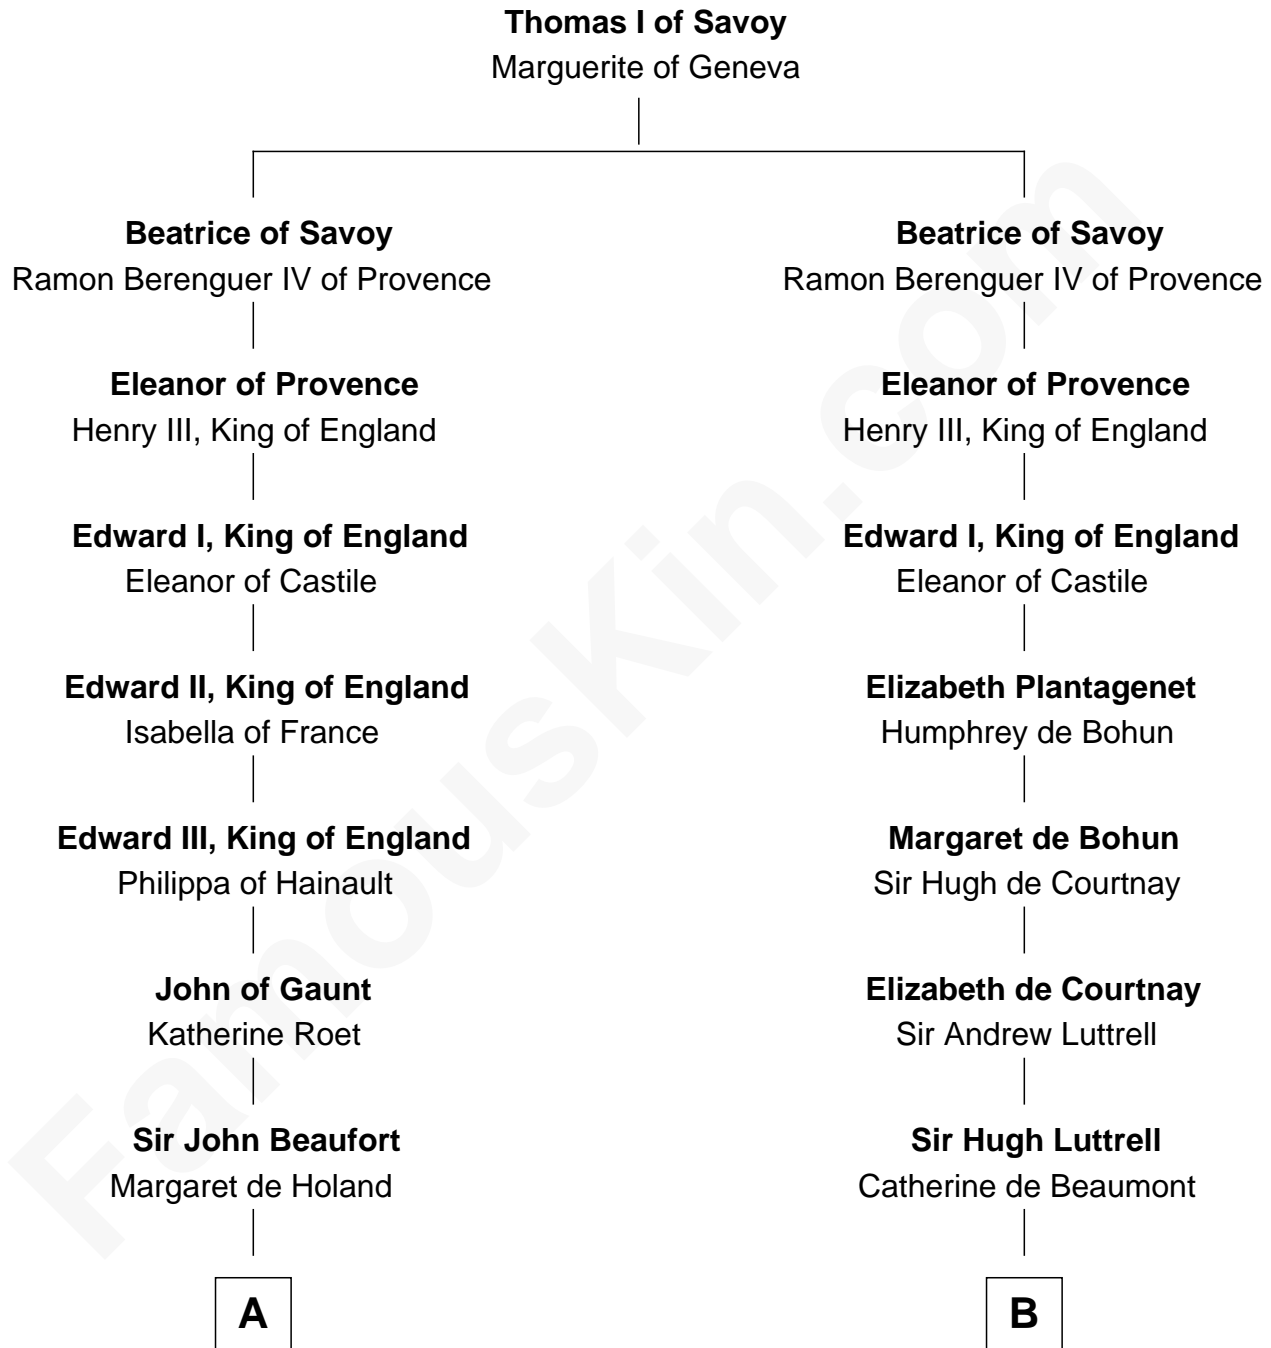

# FamousKin.com Relationship Chart of

**Helen Keller**

*Author and Activist*

18th cousin 2 times removed of

**William Henry Harrison**

*9th U.S. President*

**C**

**Col. Alexander Spotswood Moore**

Elizabeth Aylett

**Mary Fairfax Moore**

David Keller

**Arthur Henley Keller**

Kate Adams

**Helen Keller**

*Author and Activist*

**D**

**Benjamin Harrison**

Elizabeth Bassett

**William Henry Harrison**

*9th U.S. President*

FamousKin.com