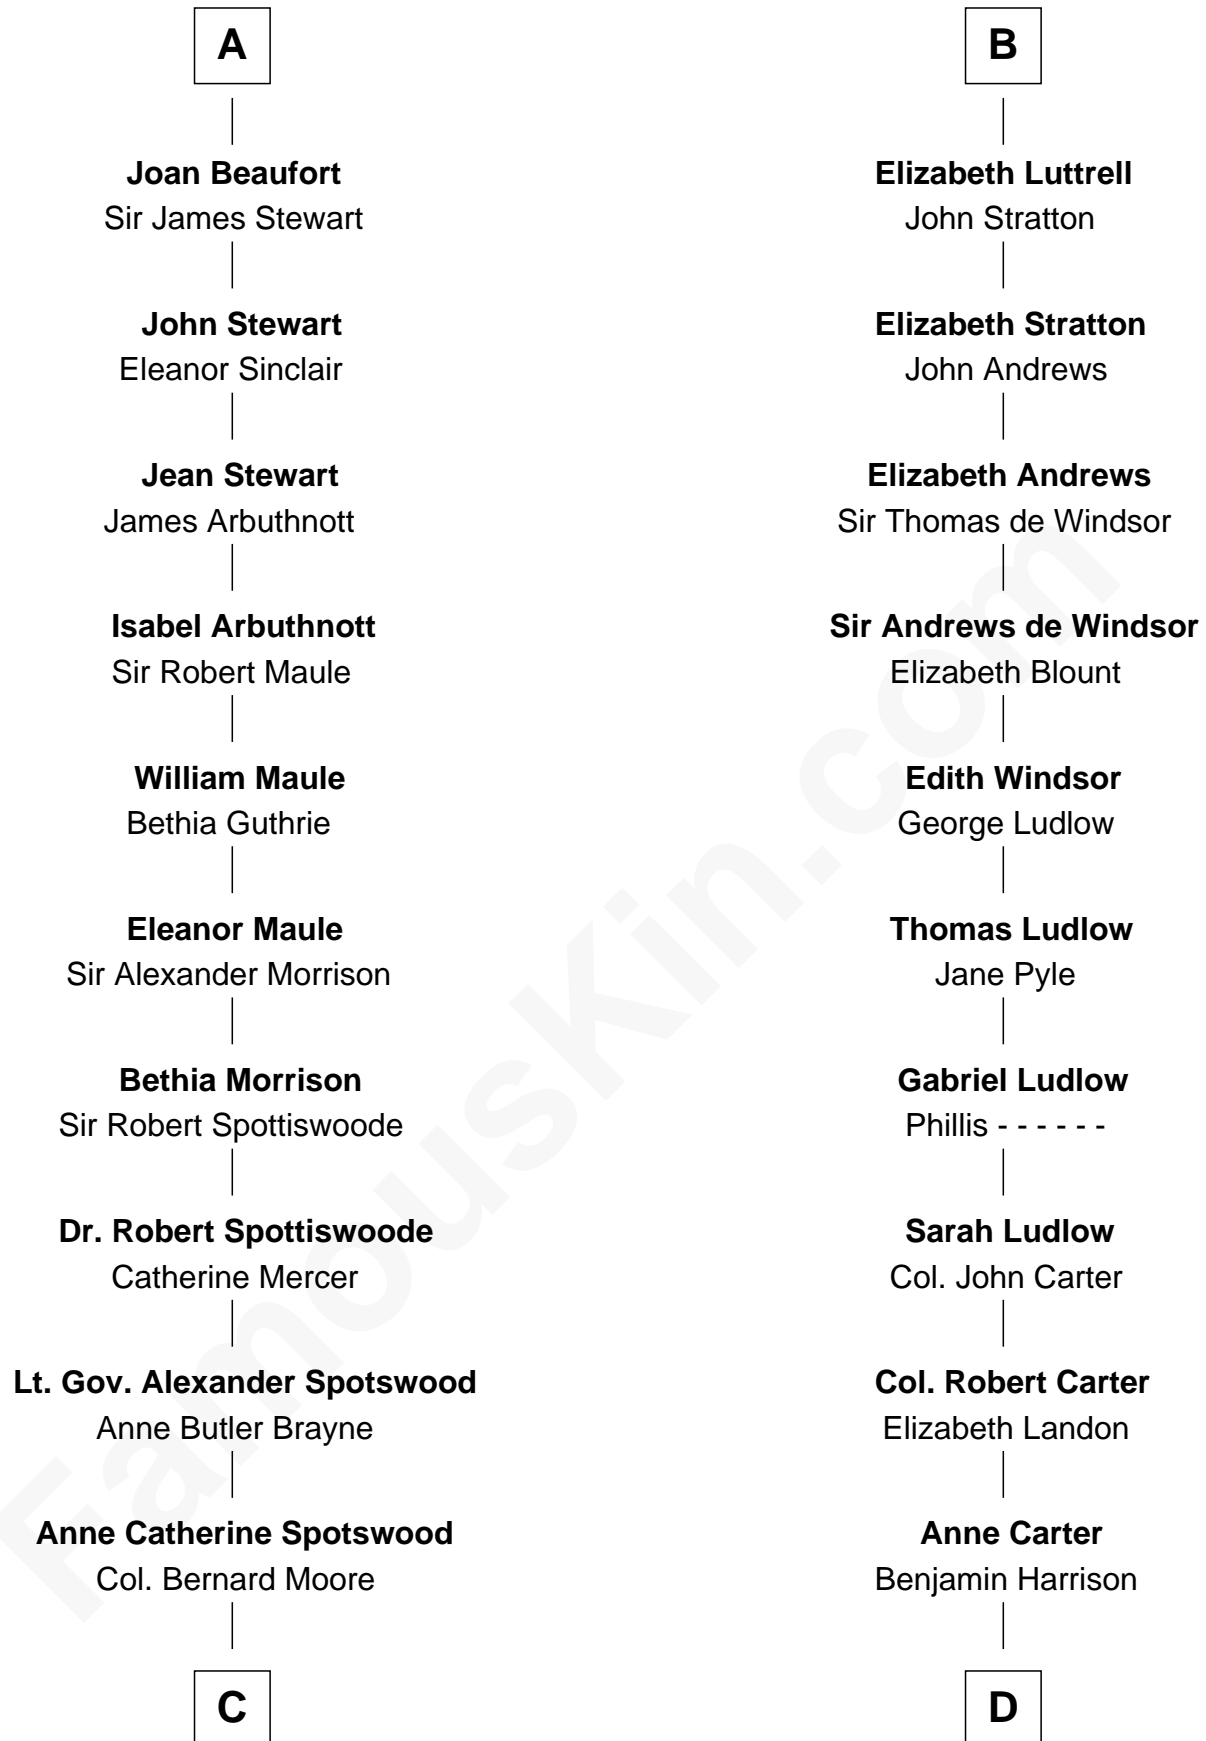

# FamousKin.com Relationship Chart of

**Helen Keller**

*Author and Activist*

18th cousin 2 times removed of

**William Henry Harrison**

*9th U.S. President*

**C**

**Col. Alexander Spotswood Moore**

Elizabeth Aylett

**Mary Fairfax Moore**

David Keller

**Arthur Henley Keller**

Kate Adams

**Helen Keller**

*Author and Activist*

**D**

**Benjamin Harrison**

Elizabeth Bassett

**William Henry Harrison**

*9th U.S. President*

FamousKin.com