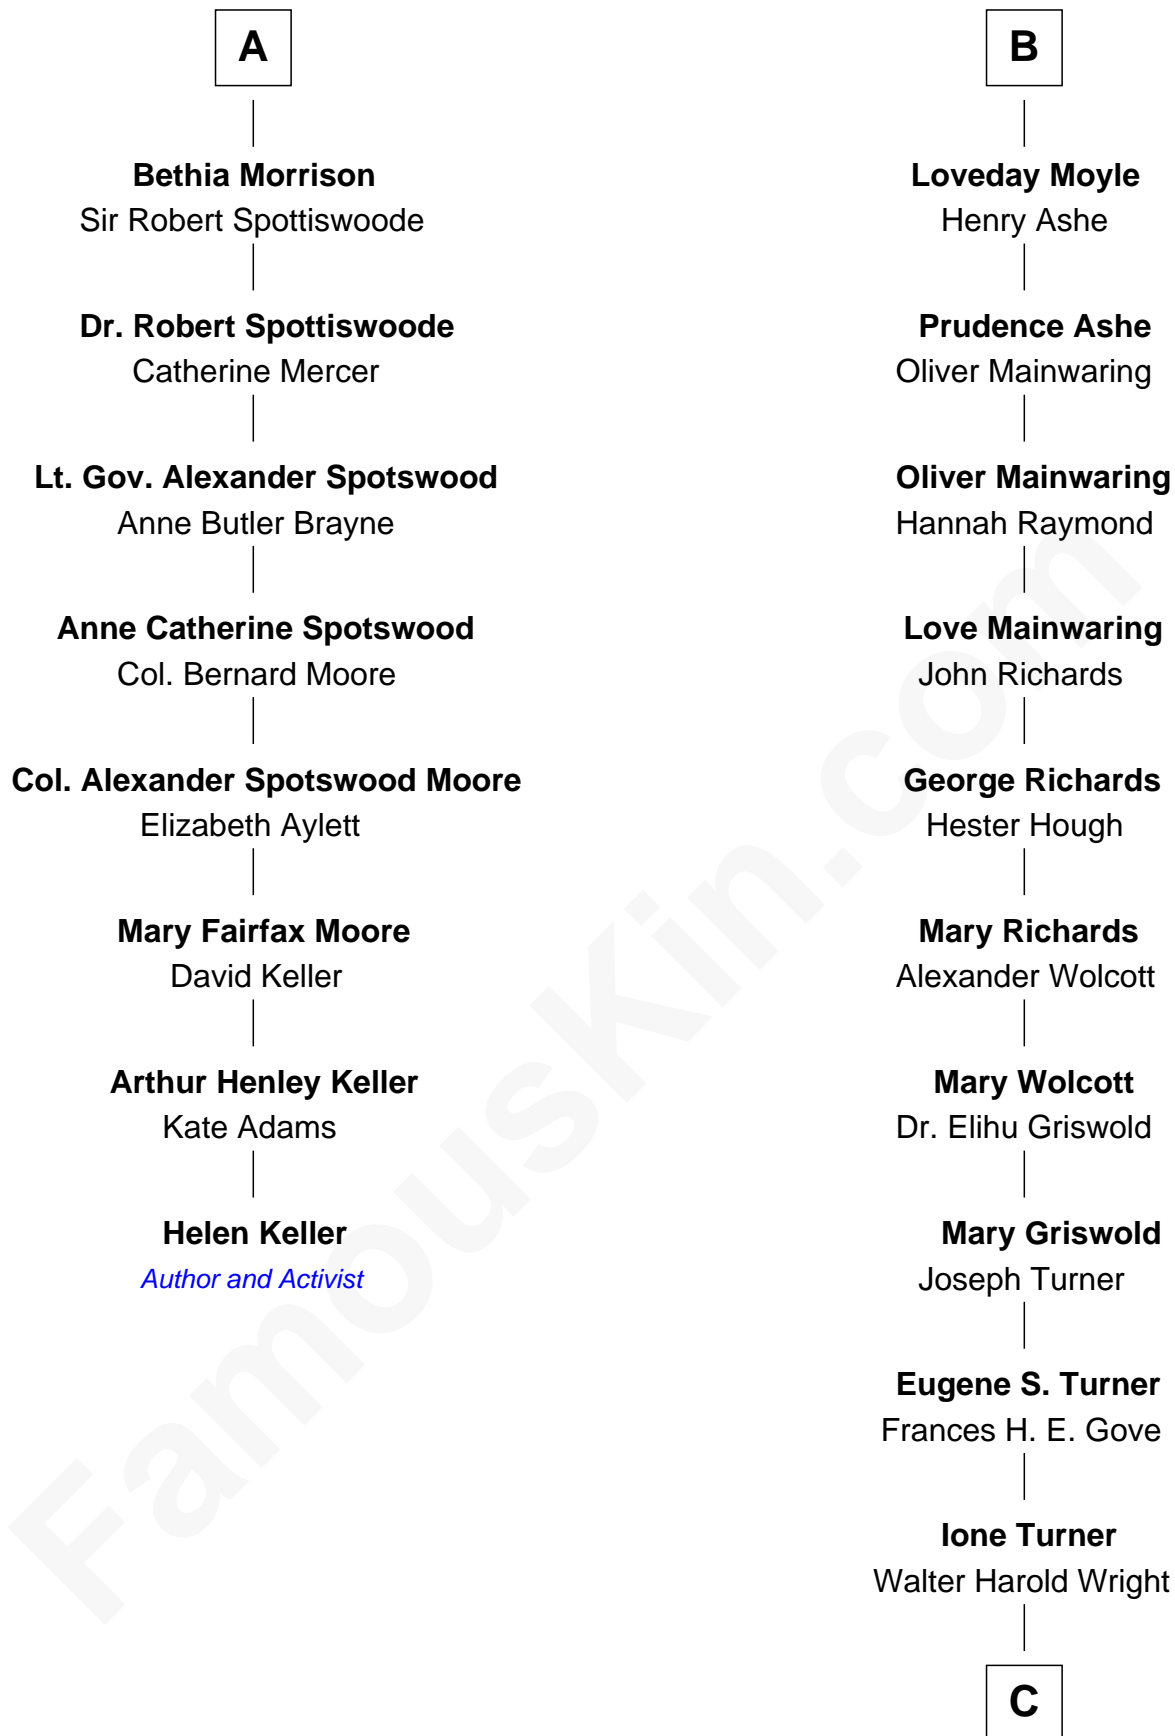

# FamousKin.com Relationship Chart of

**Helen Keller**

*Author and Activist*

14th cousin 6 times removed of

**Ed Helms**

*TV and Movie Actor*

**John of Gaunt**

*with wife  
Katherine Roet*

*with wife  
Blanche of Lancaster*

**Sir John Beaufort**  
Margaret de Holand

**Elizabeth of Lancaster**  
John de Holand

**Joan Beaufort**  
Sir James Stewart

**John Holand**  
-----

**John Stewart**  
Eleanor Sinclair

**Robert Holand**  
Margaret -----

**Jean Stewart**  
James Arbuthnott

**Jane Holand**  
John Kendall

**Isabel Arbuthnott**  
Sir Robert Maule

**Walter Kendall**  
Jane Rous

**William Maule**  
Bethia Guthrie

**Lawrence Kendall**  
Katherine Munday

**Eleanor Maule**  
Sir Alexander Morrison

**Mary Kendall**  
Richard Moyle

**A**

**B**

**C**

**Inez Emeline Wright**  
George Pullen Jackson

**Frances Helen Jackson**  
Fitzgerald Sale Parker