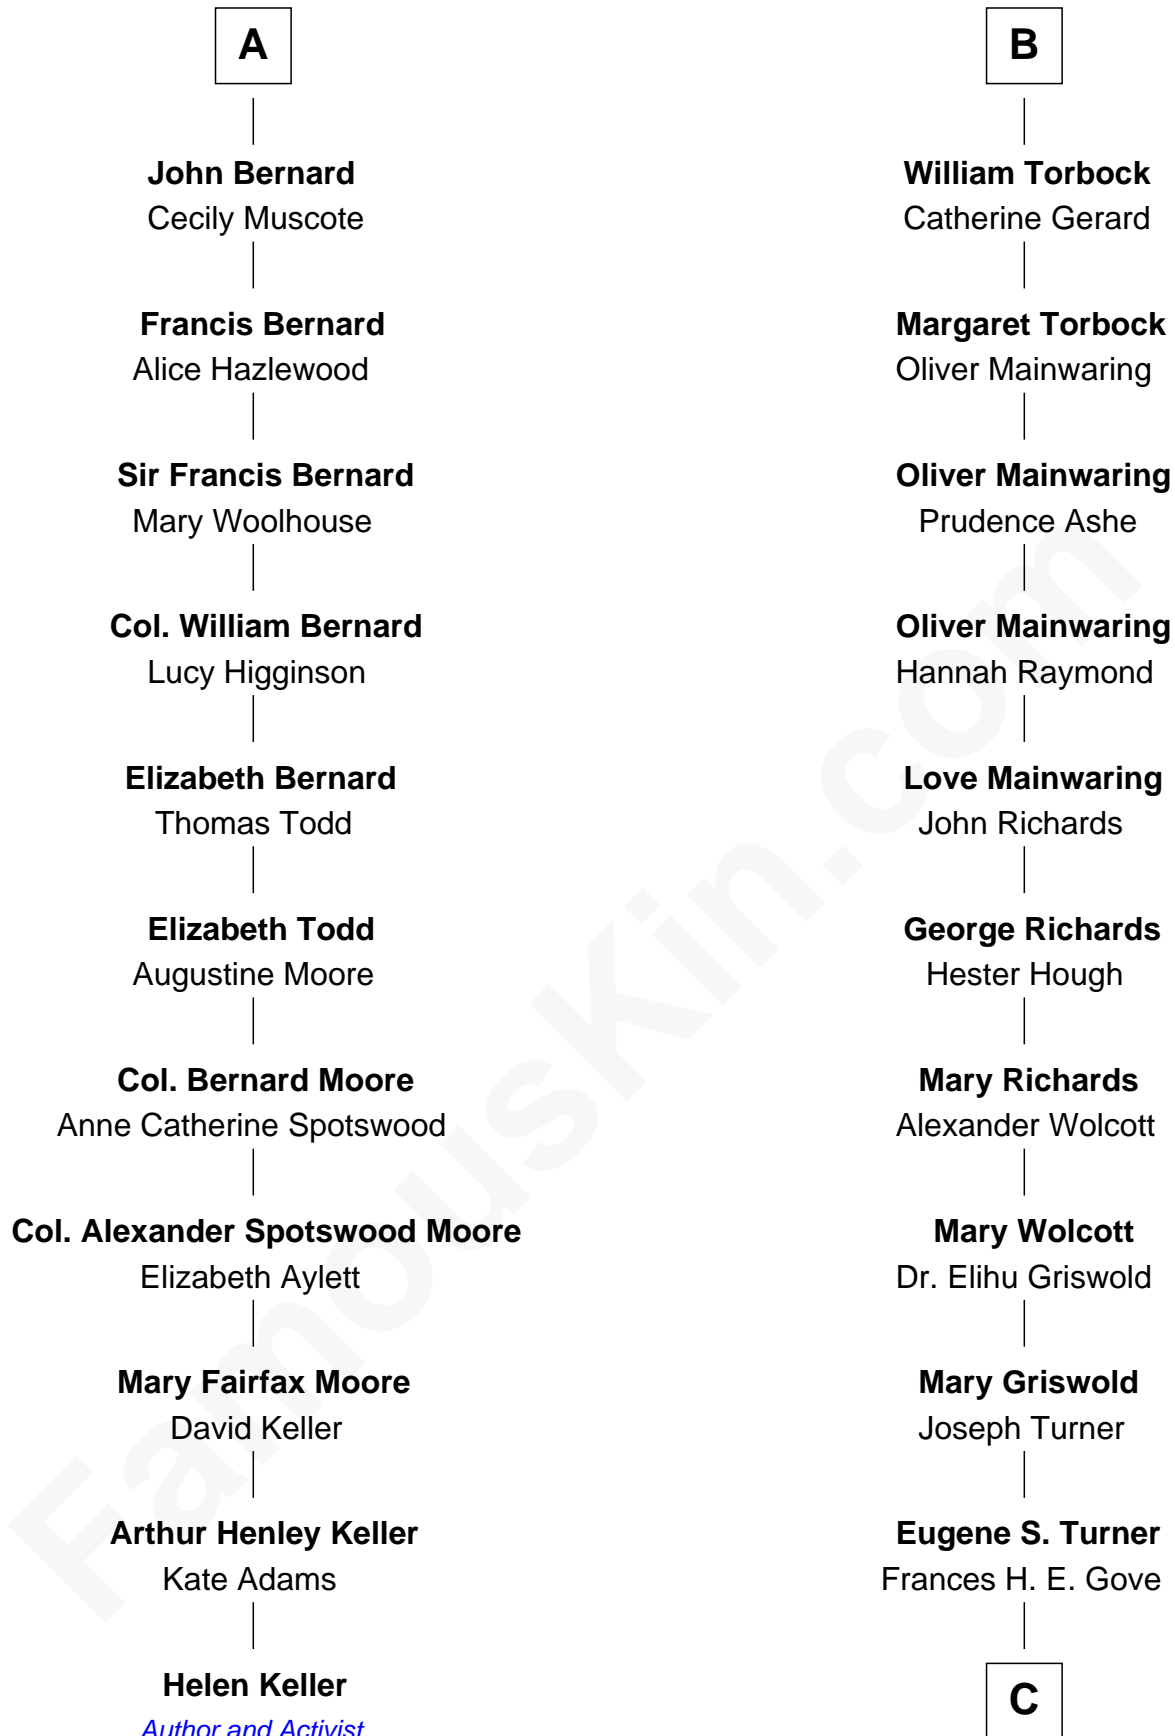

# FamousKin.com Relationship Chart of

**Helen Keller**

*Author and Activist*

17th cousin 4 times removed of

**Ed Helms**

*TV and Movie Actor*

**Bartholomew de Badlesmere**

Margaret de Clare

**Elizabeth le Scrope**

Sir Henry le Scrope

**Margaret Scrope**

John Bernard

**John Bernard**

Margaret Daundelyn

**A**

**Elizabeth de Badlesmere**

Elizabeth Weever

**Margery Stanley**

Sir William Torbock

**Thomas Torbock**

Elizabeth Moore

**B**

**C**

|  
**Ione Turner**

Walter Harold Wright

|  
**Inez Emeline Wright**

George Pullen Jackson

|  
**Frances Helen Jackson**

Fitzgerald Sale Parker

|  
**Pamela Ann Parker**

John A. Helms

|  
**Ed Helms**