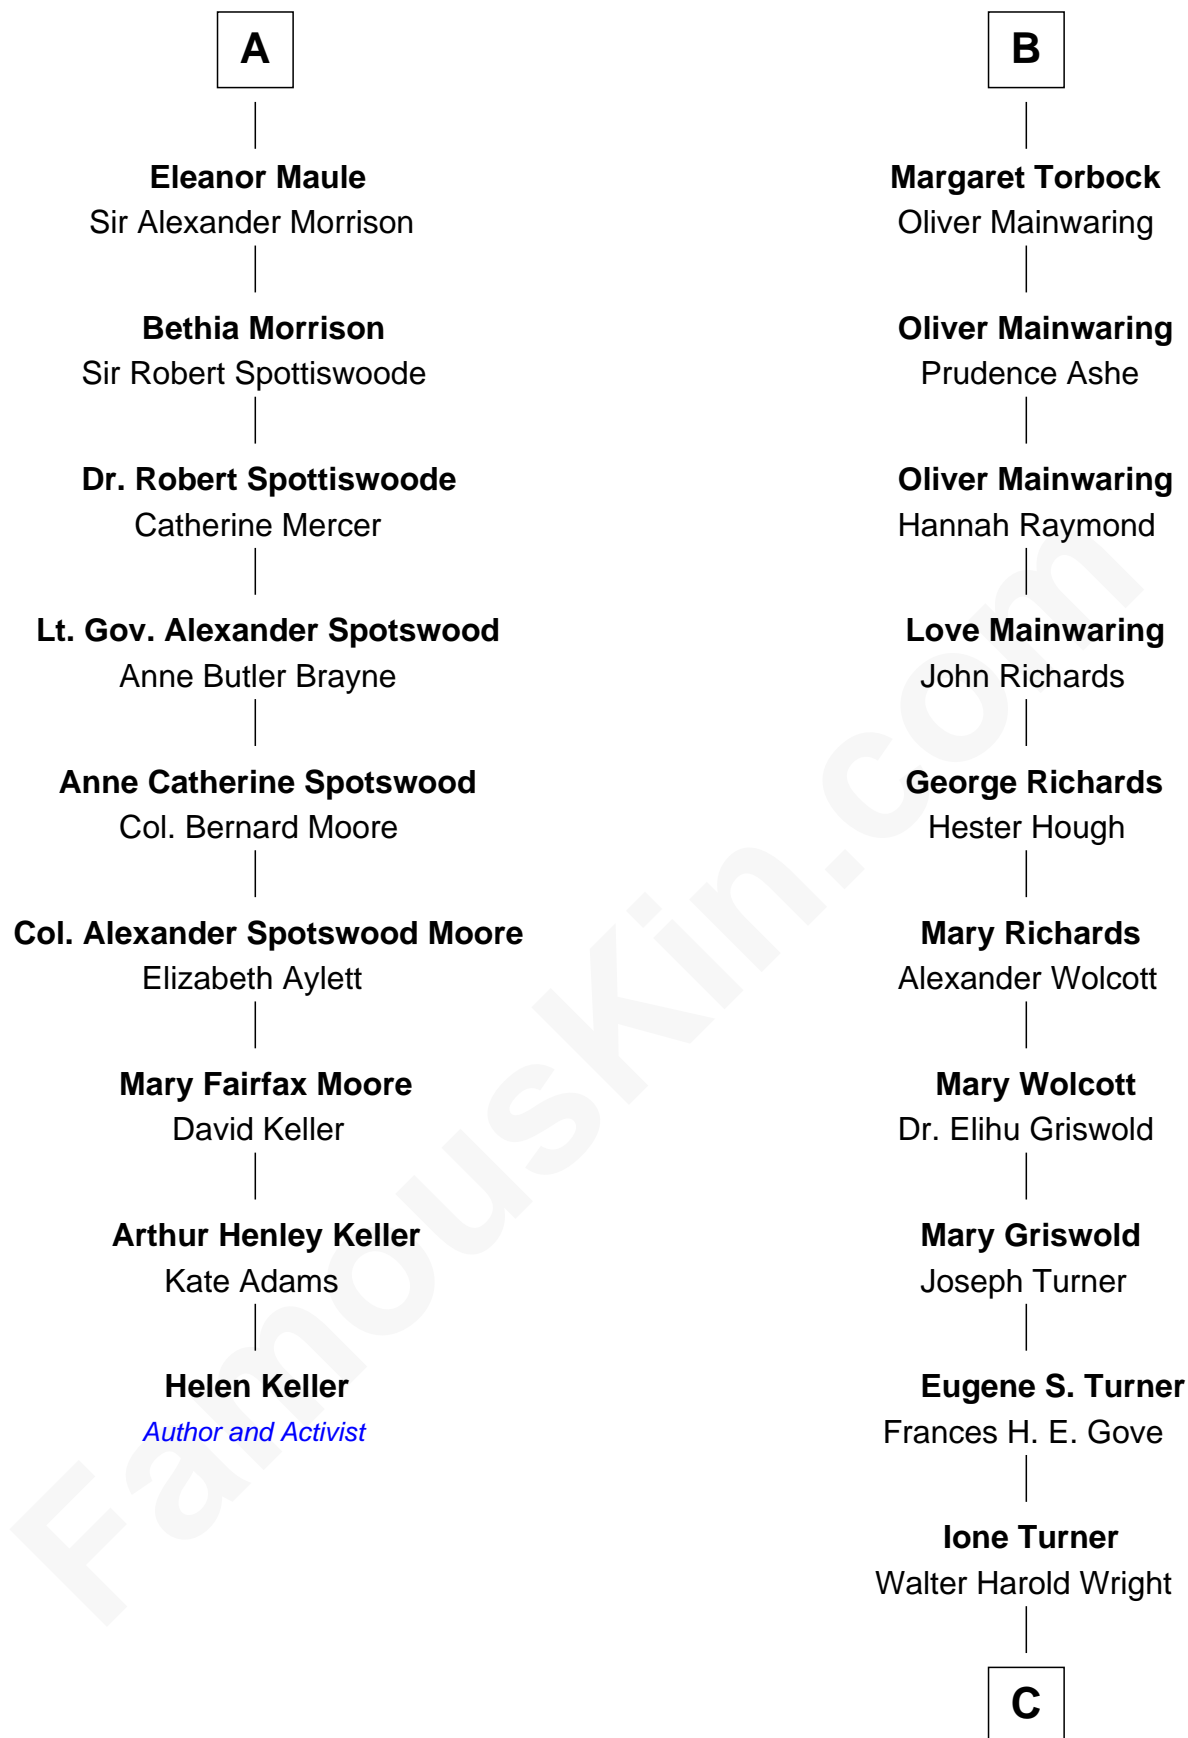

# FamousKin.com Relationship Chart of

**Helen Keller**

*Author and Activist*

15th cousin 5 times removed of

**Ed Helms**

*TV and Movie Actor*

**Richard Fitzalan**  
Eleanor Plantagenet

**C**

**Inez Emeline Wright**  
George Pullen Jackson

**Frances Helen Jackson**  
Fitzgerald Sale Parker

**Pamela Ann Parker**  
John A. Helms

**Ed Helms**  
*TV and Movie Actor*

FamousKin.com