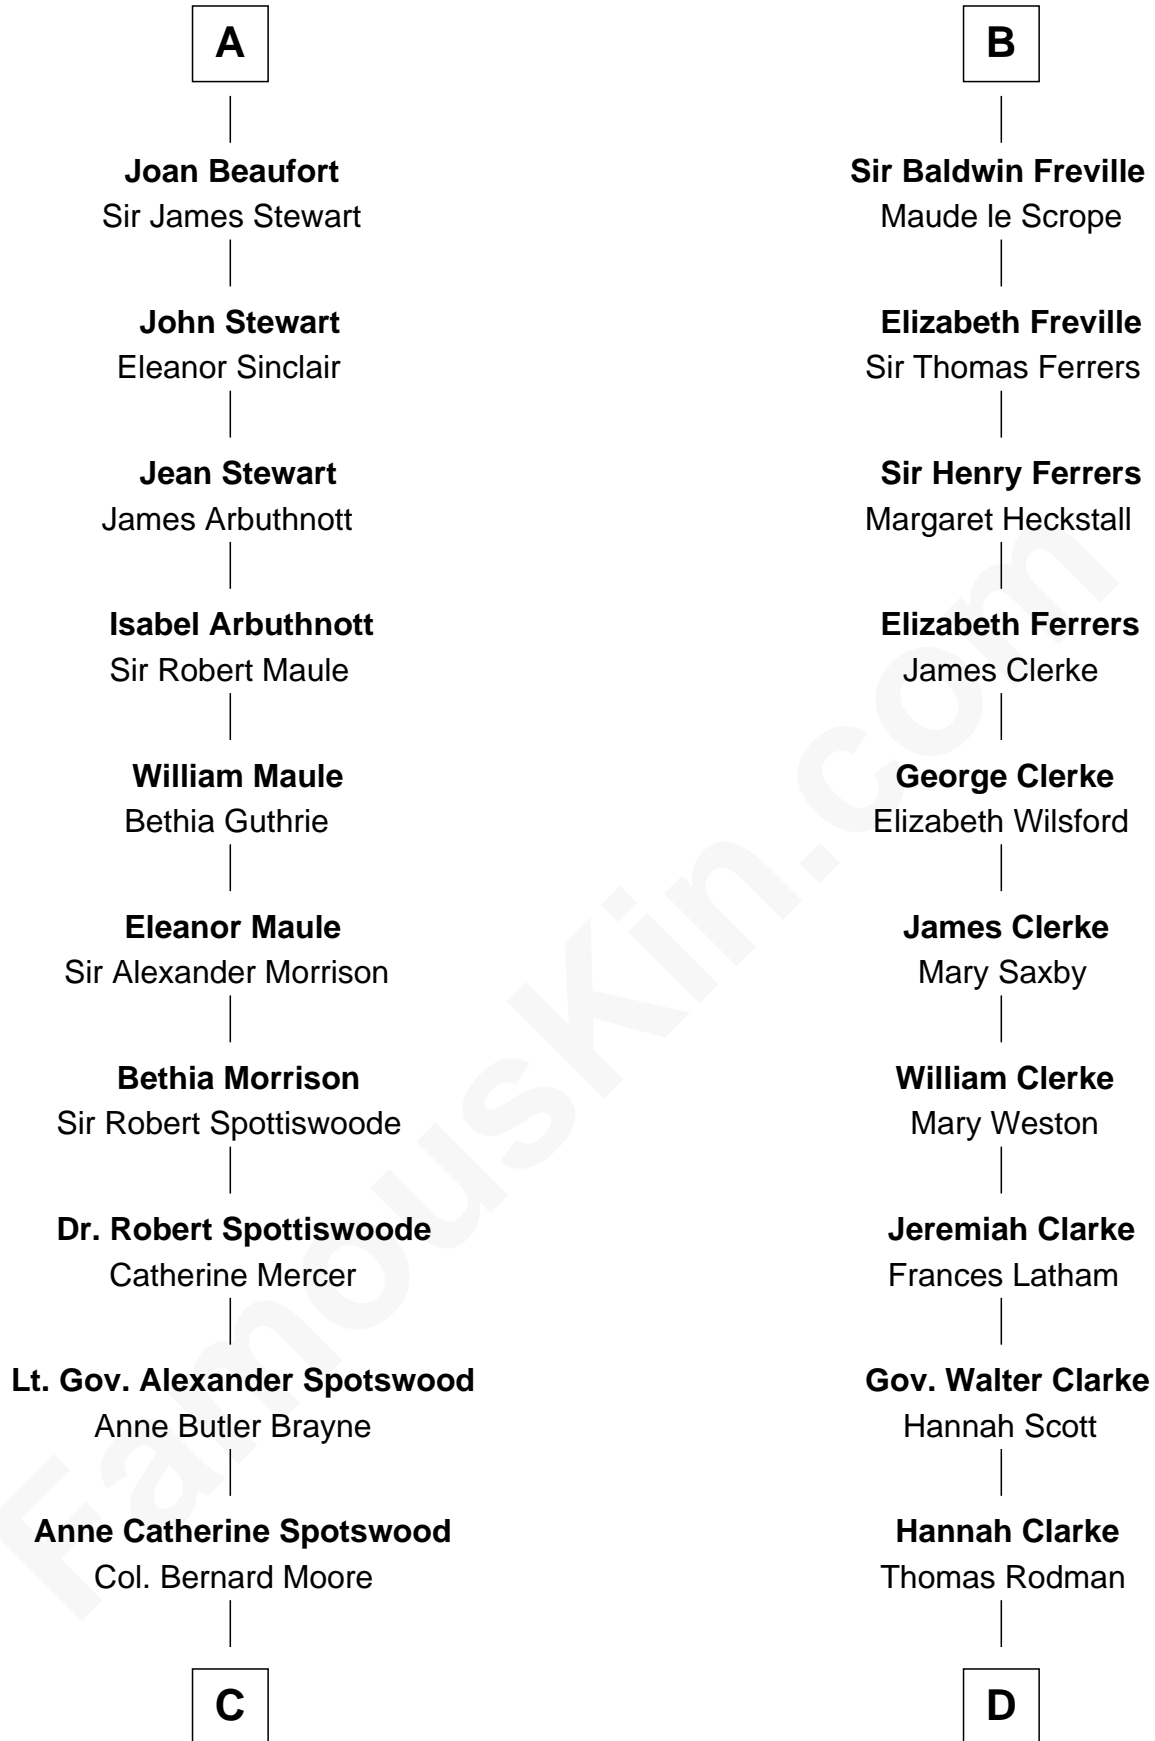

FamousKin.com Relationship Chart of

Helen Keller

Author and Activist

20th cousin 1 time removed of

Joseph Wharton

Founder of the Wharton School of Business

C

Col. Alexander Spotswood Moore

Elizabeth Aylett

Mary Fairfax Moore

David Keller

Arthur Henley Keller

Kate Adams

Helen Keller

Author and Activist

D

Samuel Rodman

Mary Willett

Thomas Rodman

Mary Borden

Hannah Rodman

Samuel Rowland Fisher

Deborah Fisher

William Wharton