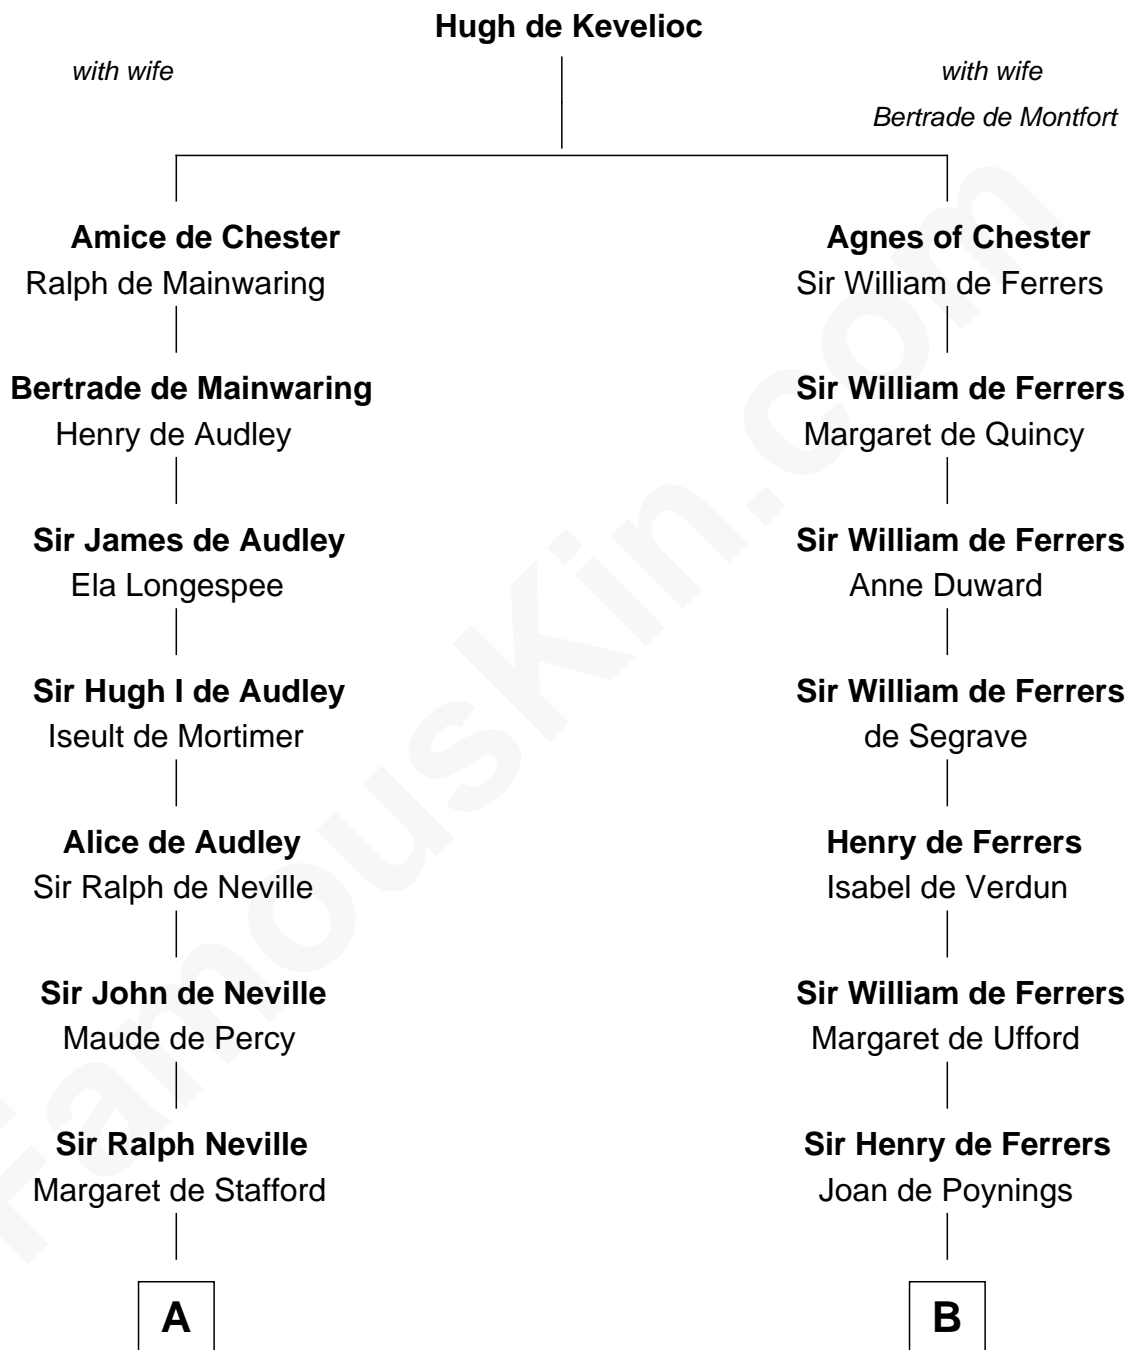

# FamousKin.com Relationship Chart of

**Helen Keller**

Author and Activist

21st cousin of

**Joseph Wharton**

Founder of the Wharton School of Business

**C**

**Col. Bernard Moore**  
Anne Catherine Spotswood

**Col. Alexander Spotswood Moore**  
Elizabeth Aylett

**Mary Fairfax Moore**  
David Keller

**Arthur Henley Keller**  
Kate Adams

**Helen Keller**  
*Author and Activist*

**D**

**Samuel Rodman**  
Mary Willett