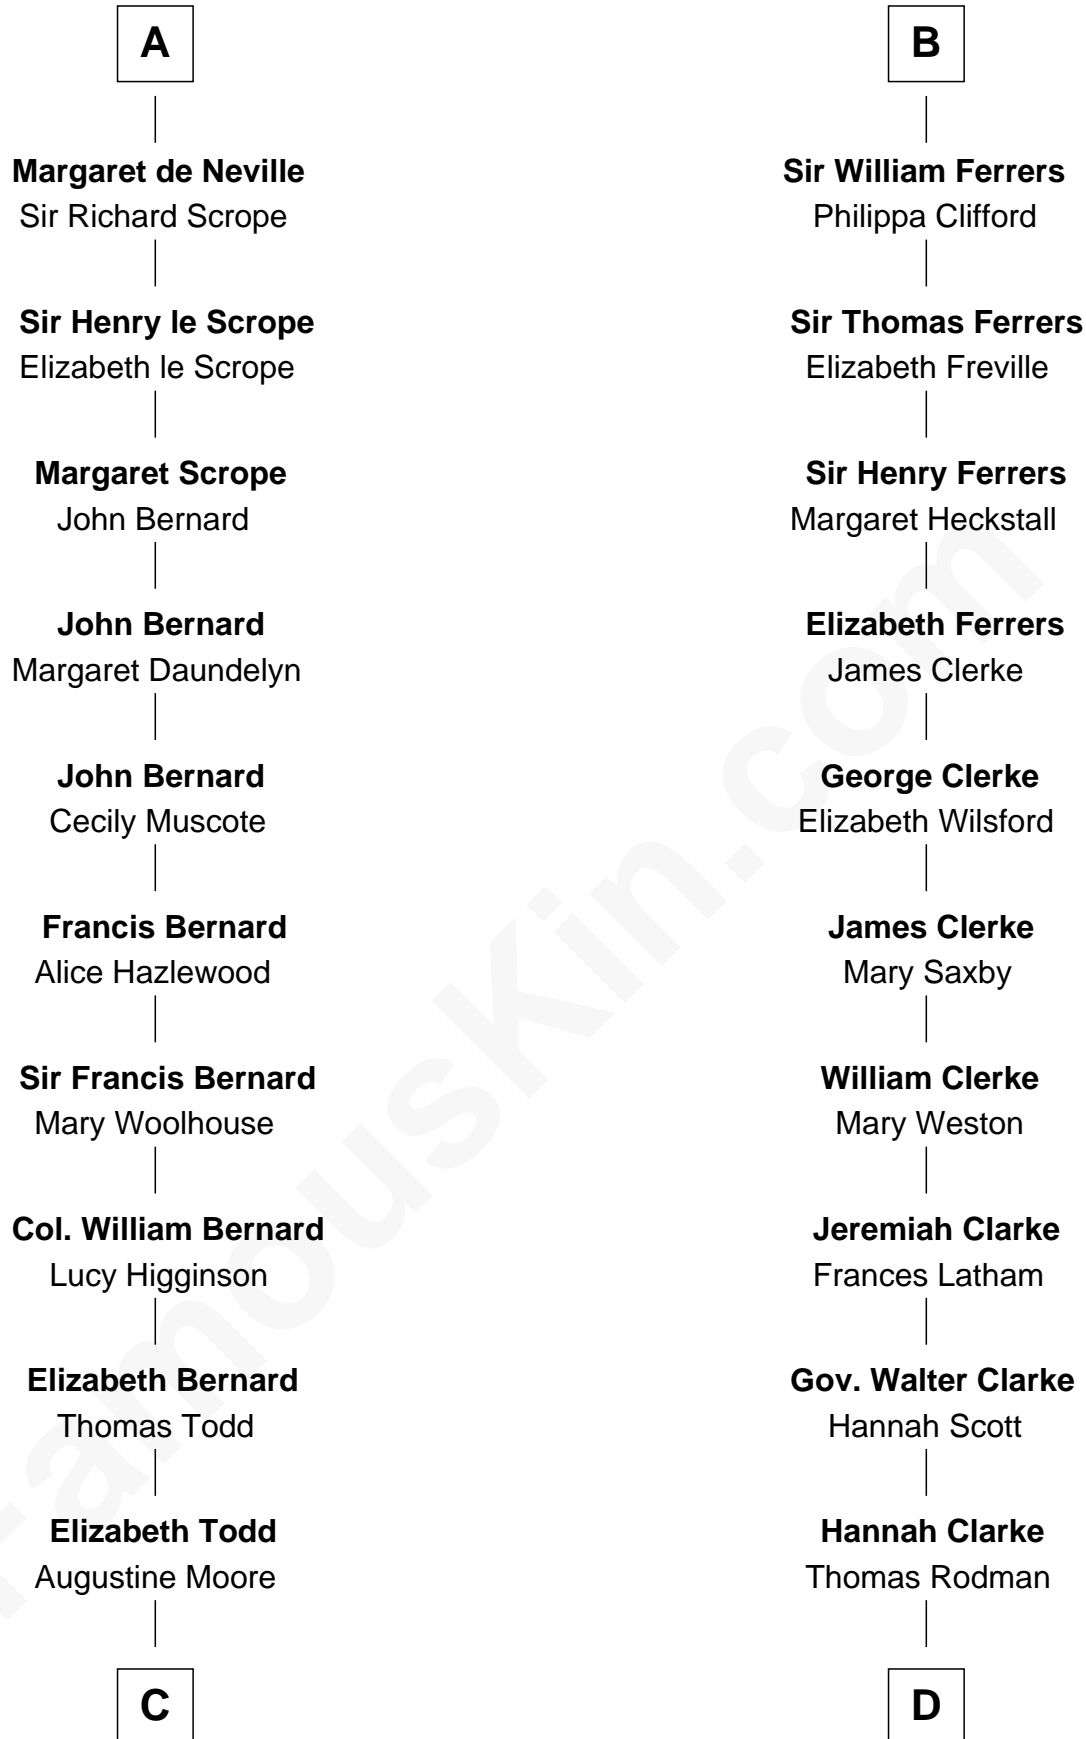

# FamousKin.com Relationship Chart of

**Helen Keller**

Author and Activist

21st cousin of

**Joseph Wharton**

Founder of the Wharton School of Business

**C**

**Col. Bernard Moore**  
Anne Catherine Spotswood

**Col. Alexander Spotswood Moore**  
Elizabeth Aylett

**Mary Fairfax Moore**  
David Keller

**Arthur Henley Keller**  
Kate Adams

**Helen Keller**  
*Author and Activist*

**D**

**Samuel Rodman**  
Mary Willett

**Thomas Rodman**  
Mary Borden

**Hannah Rodman**  
Samuel Rowland Fisher

**Deborah Fisher**  
William Wharton

**Joseph Wharton**  
*Founder, Wharton School of Business*