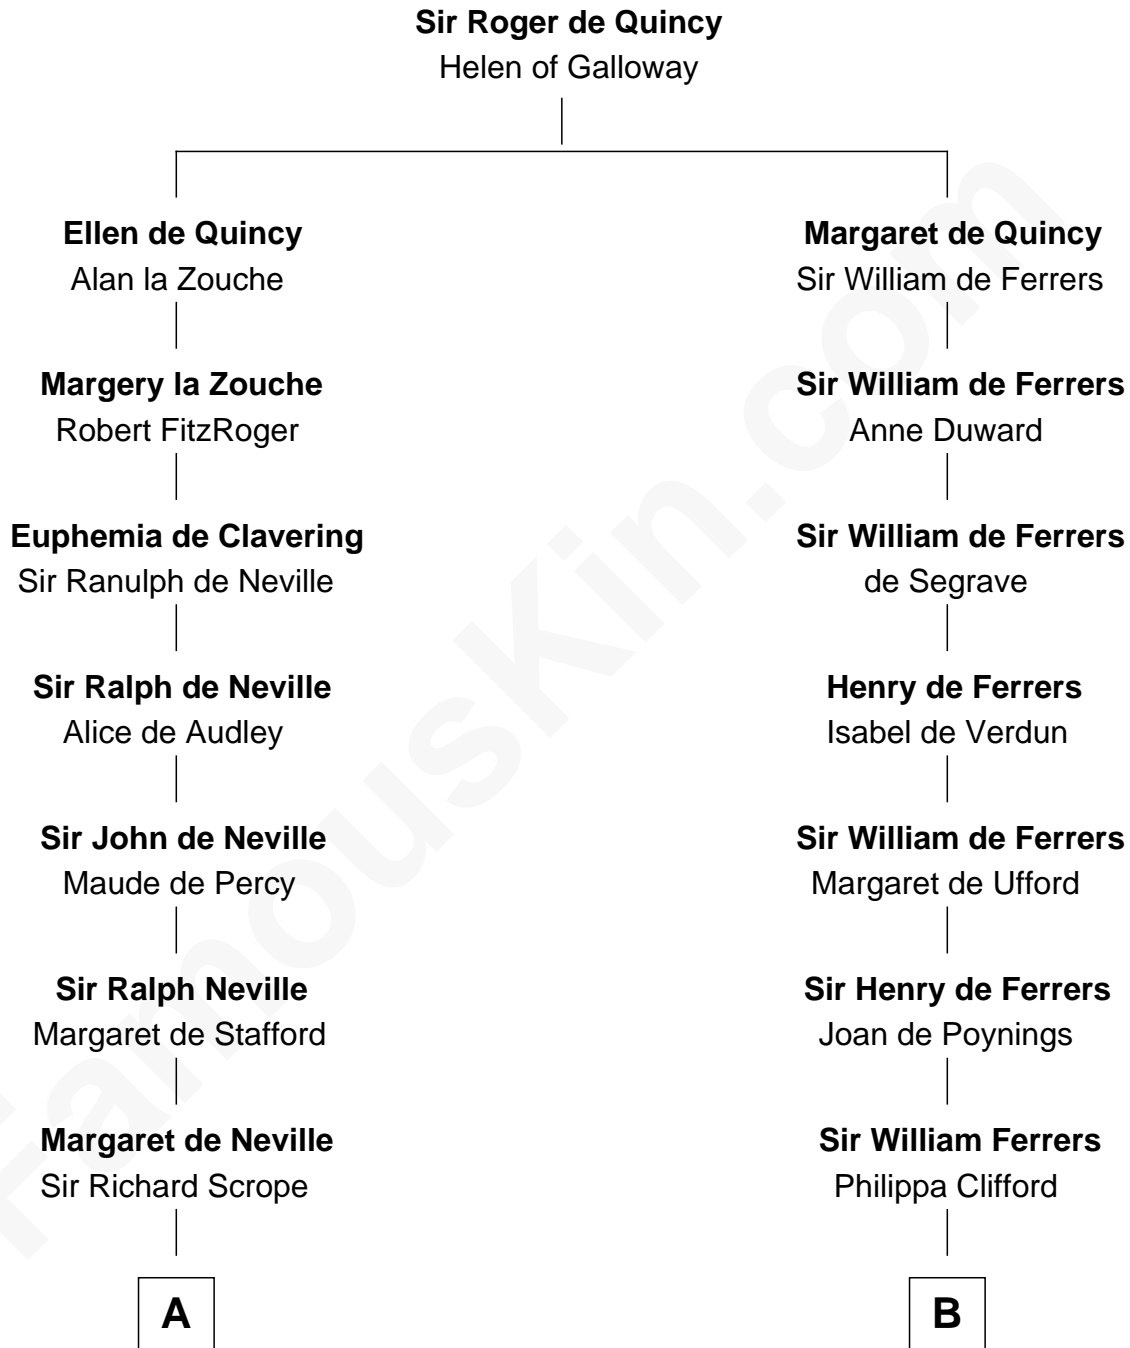

# FamousKin.com Relationship Chart of

**Helen Keller**

*Author and Activist*

20th cousin of

**Joseph Wharton**

*Founder of the Wharton School of Business*

**C**

**Col. Alexander Spotswood Moore**

Elizabeth Aylett

**Mary Fairfax Moore**

David Keller

**Arthur Henley Keller**

Kate Adams

**Helen Keller**

*Author and Activist*

**D**