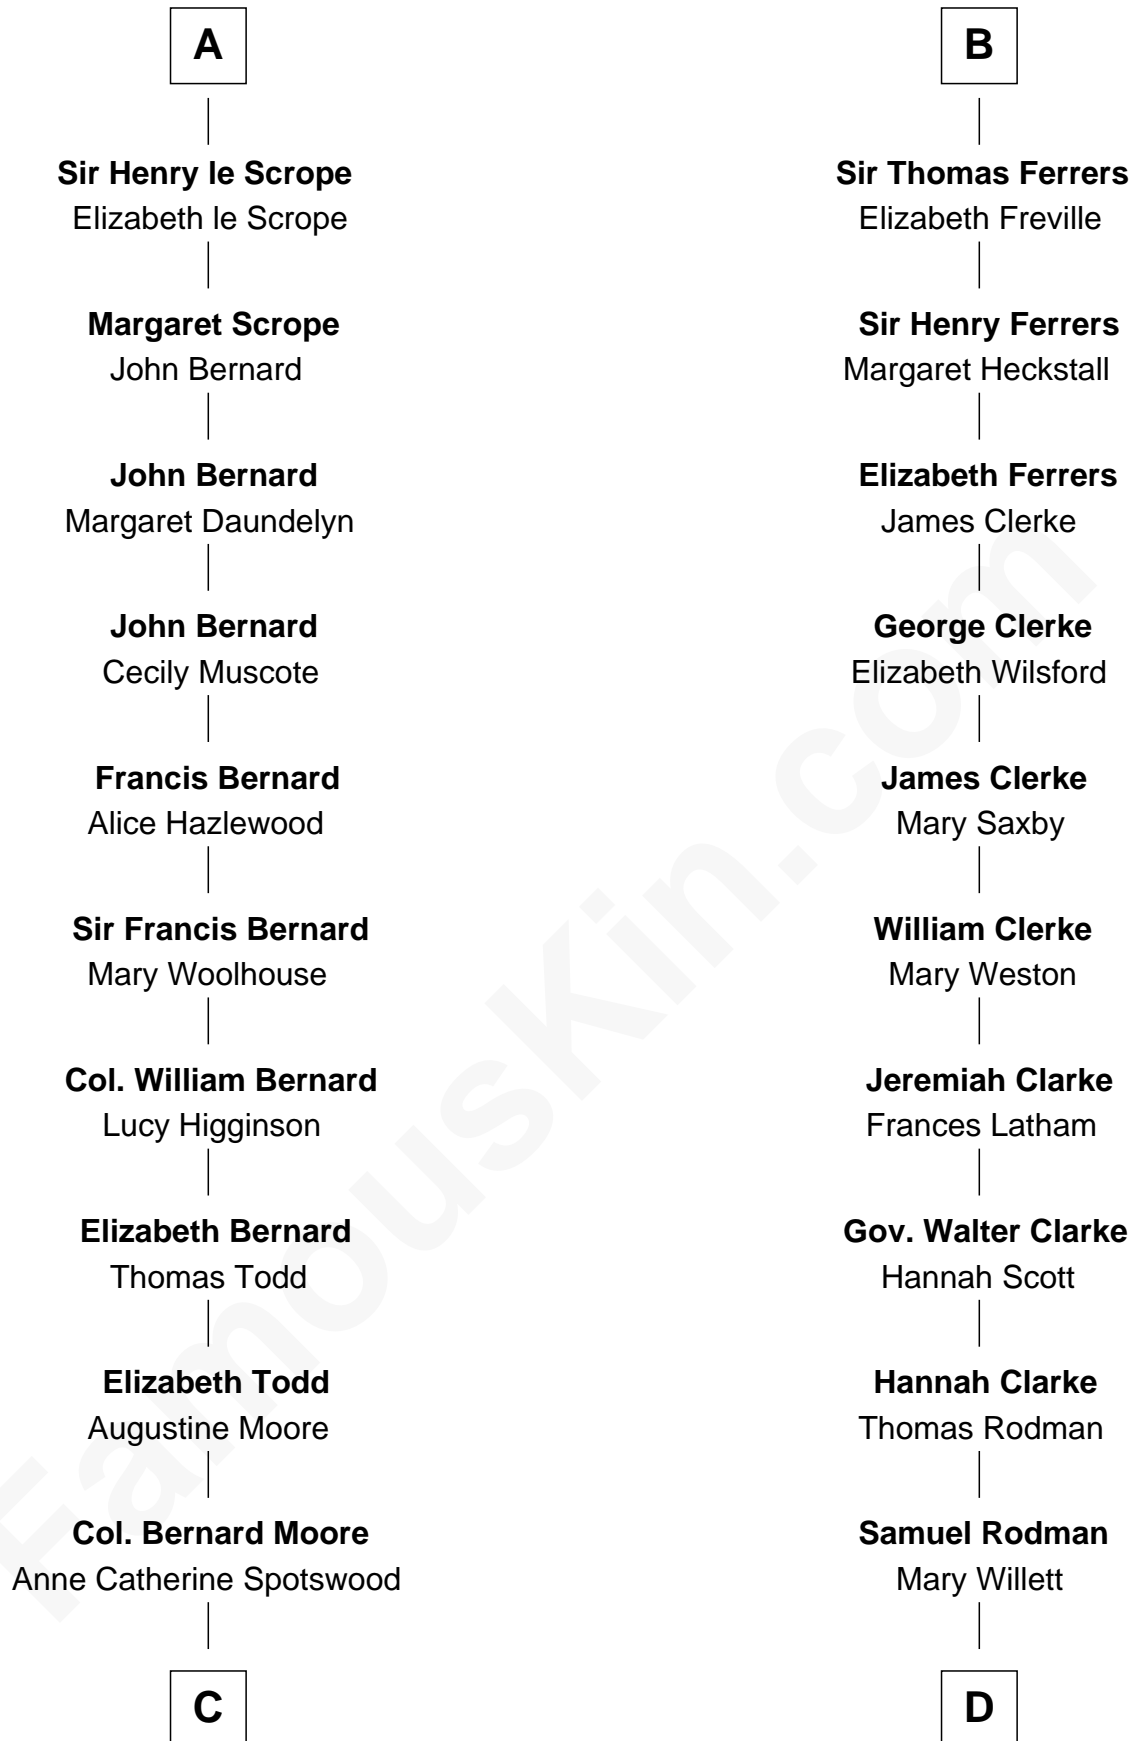

# FamousKin.com Relationship Chart of

**Helen Keller**

*Author and Activist*

20th cousin of

**Joseph Wharton**

*Founder of the Wharton School of Business*

**C**

**Col. Alexander Spotswood Moore**

Elizabeth Aylett

**Mary Fairfax Moore**

David Keller

**Arthur Henley Keller**

Kate Adams

**Helen Keller**

*Author and Activist*

**D**

**Thomas Rodman**

Mary Borden

**Hannah Rodman**

Samuel Rowland Fisher

**Deborah Fisher**

William Wharton

**Joseph Wharton**

*Founder, Wharton School of Business*