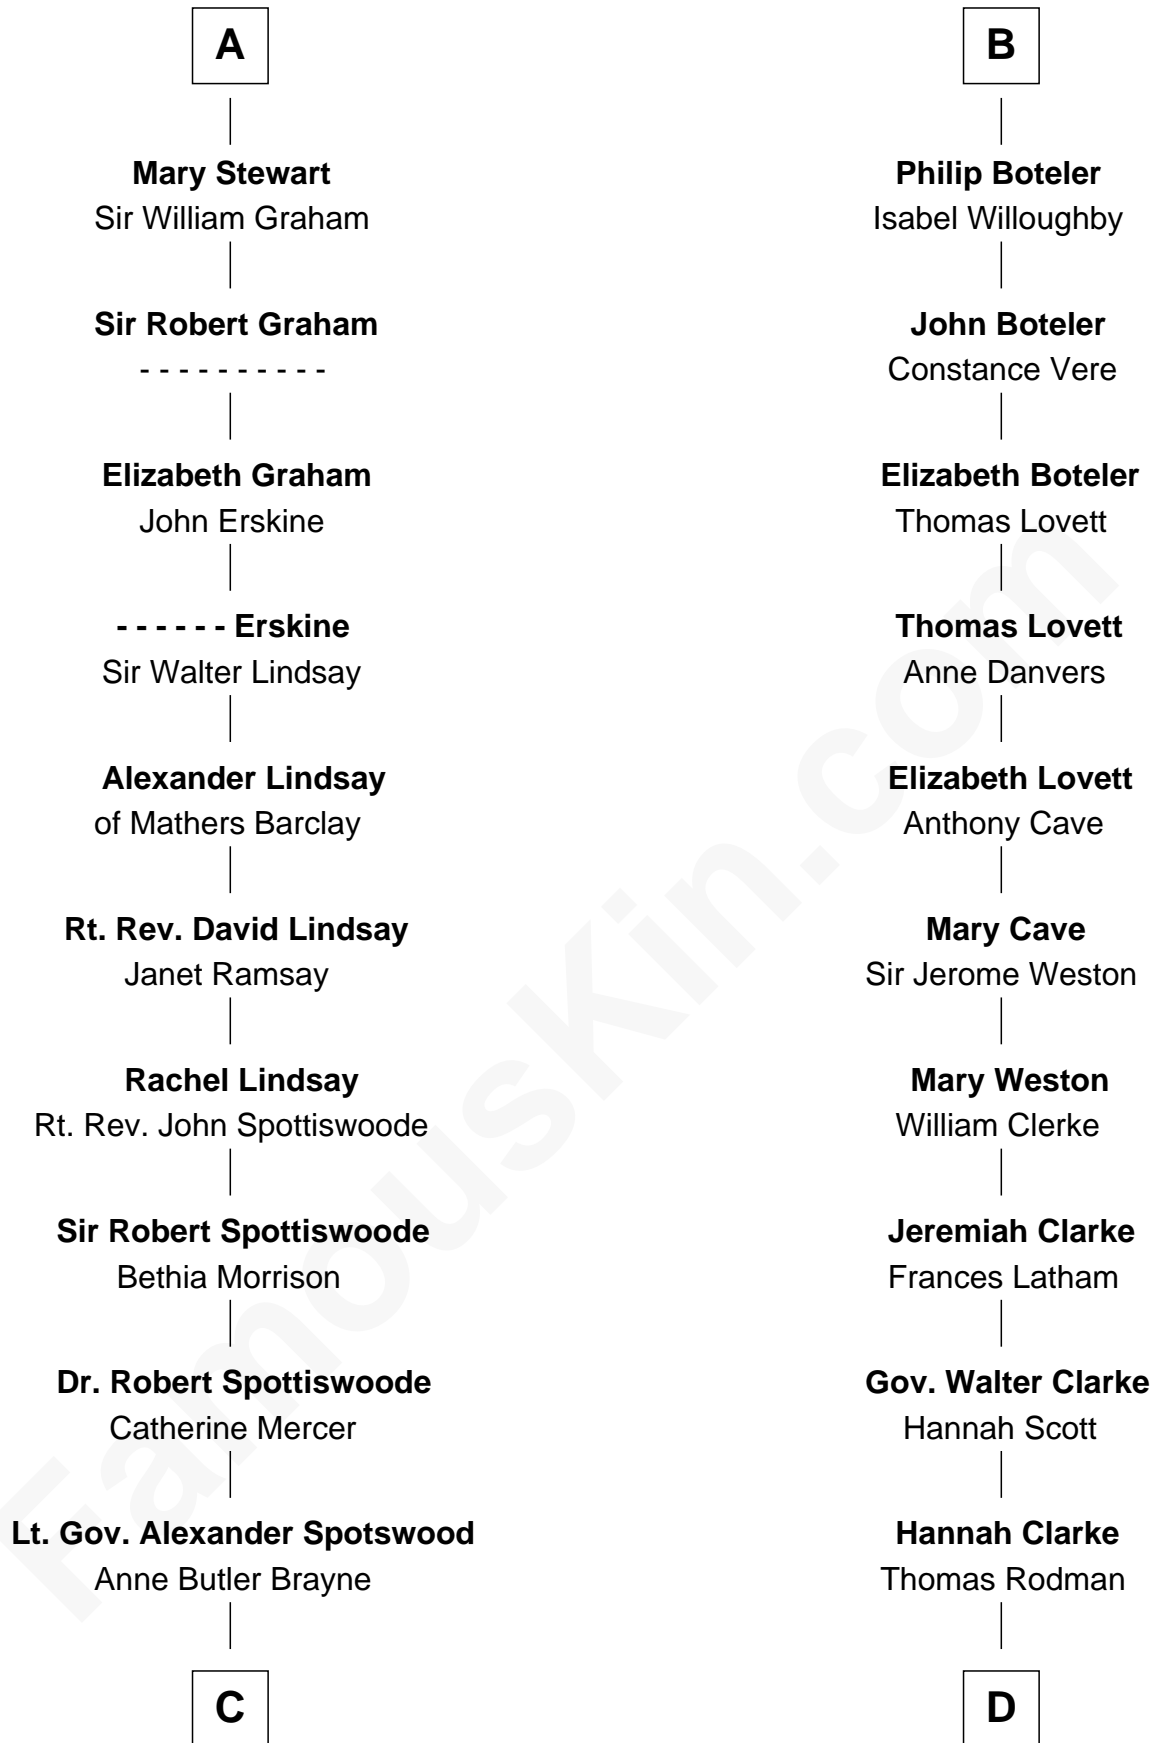

# FamousKin.com Relationship Chart of

**Helen Keller**  
*Author and Activist*

21st cousin of

**Joseph Wharton**

*Founder of the Wharton School of Business*

**C**

**Anne Catherine Spotswood**

Col. Bernard Moore

**Col. Alexander Spotswood Moore**

Elizabeth Aylett

**Mary Fairfax Moore**

David Keller

**Arthur Henley Keller**

Kate Adams

**Helen Keller**

*Author and Activist*

**D**

**Samuel Rodman**

Mary Willett

**Thomas Rodman**

Mary Borden

**Hannah Rodman**

Samuel Rowland Fisher

**Deborah Fisher**