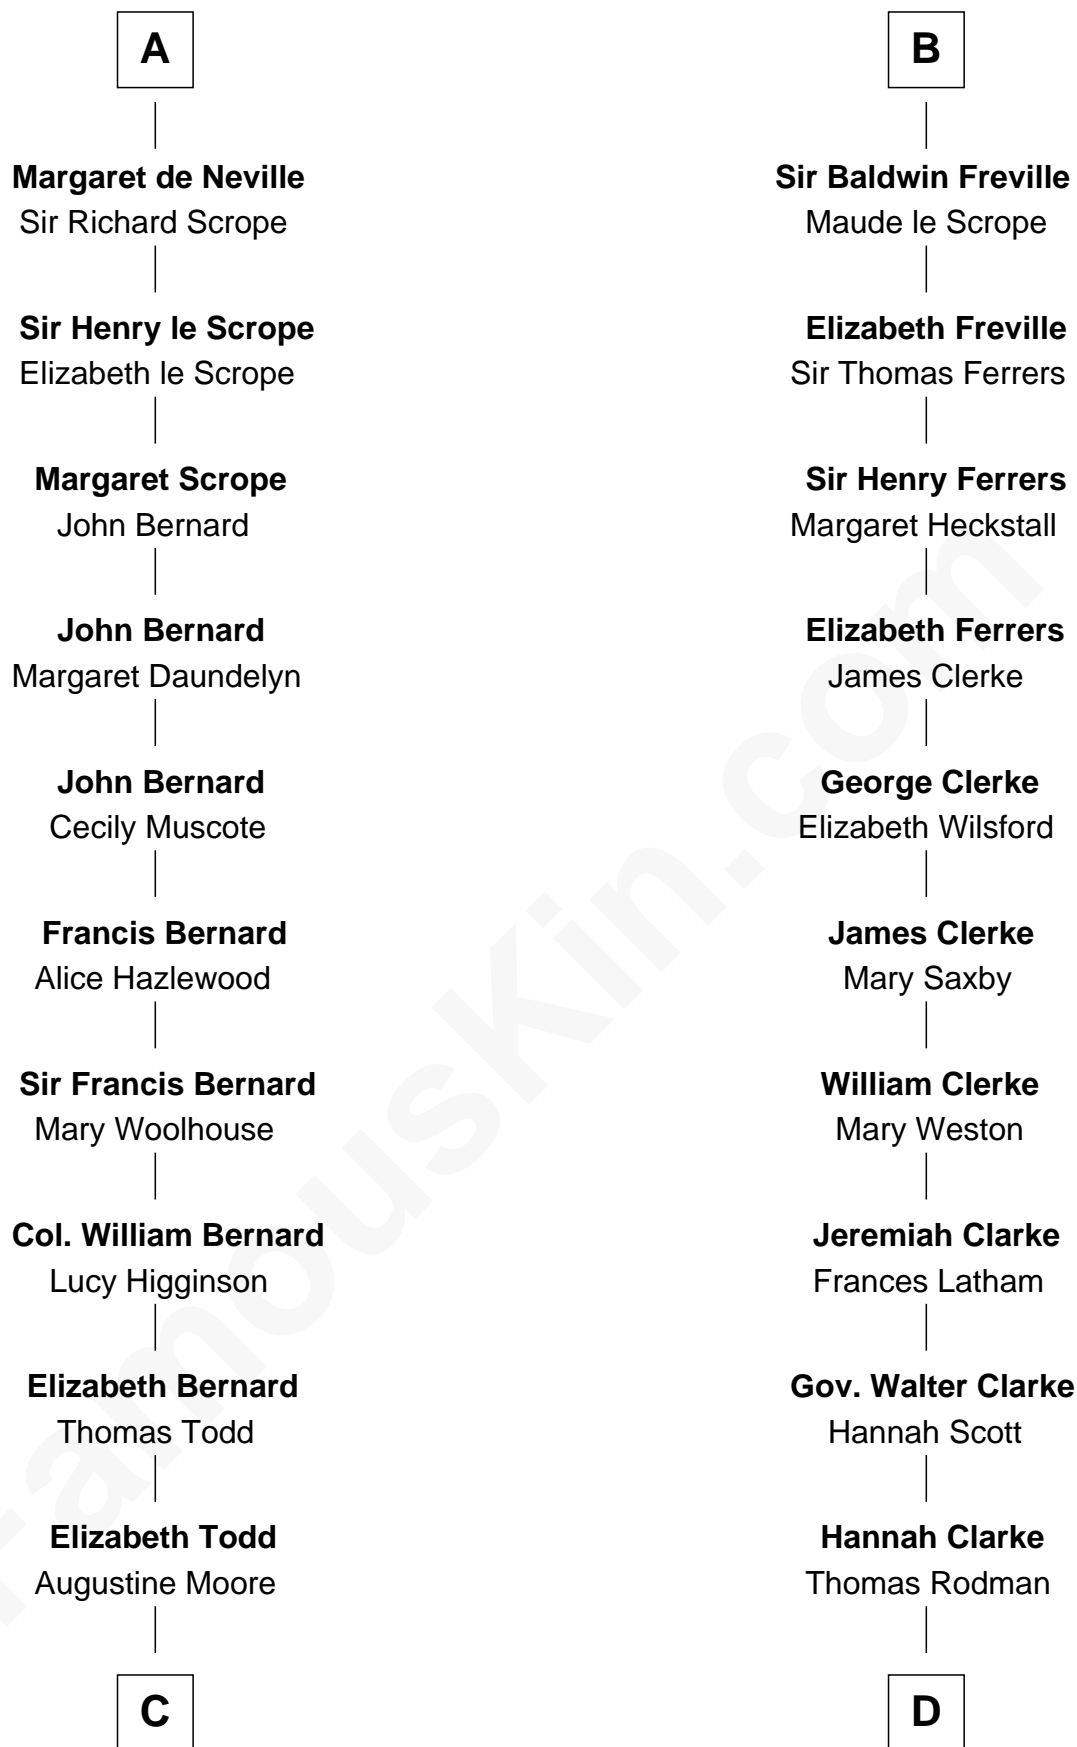

# FamousKin.com Relationship Chart of

**Helen Keller**

*Author and Activist*

21st cousin of

**Joseph Wharton**

*Founder of the Wharton School of Business*

**William FitzPatrick**

Eleonore de Vitre

**C**

**Col. Bernard Moore**  
Anne Catherine Spotswood

**Col. Alexander Spotswood Moore**  
Elizabeth Aylett

**Mary Fairfax Moore**  
David Keller

**Arthur Henley Keller**  
Kate Adams

**Helen Keller**  
*Author and Activist*

**D**

**Samuel Rodman**  
Mary Willett

**Thomas Rodman**  
Mary Borden

**Hannah Rodman**  
Samuel Rowland Fisher

**Deborah Fisher**  
William Wharton

**Joseph Wharton**  
*Founder, Wharton School of Business*